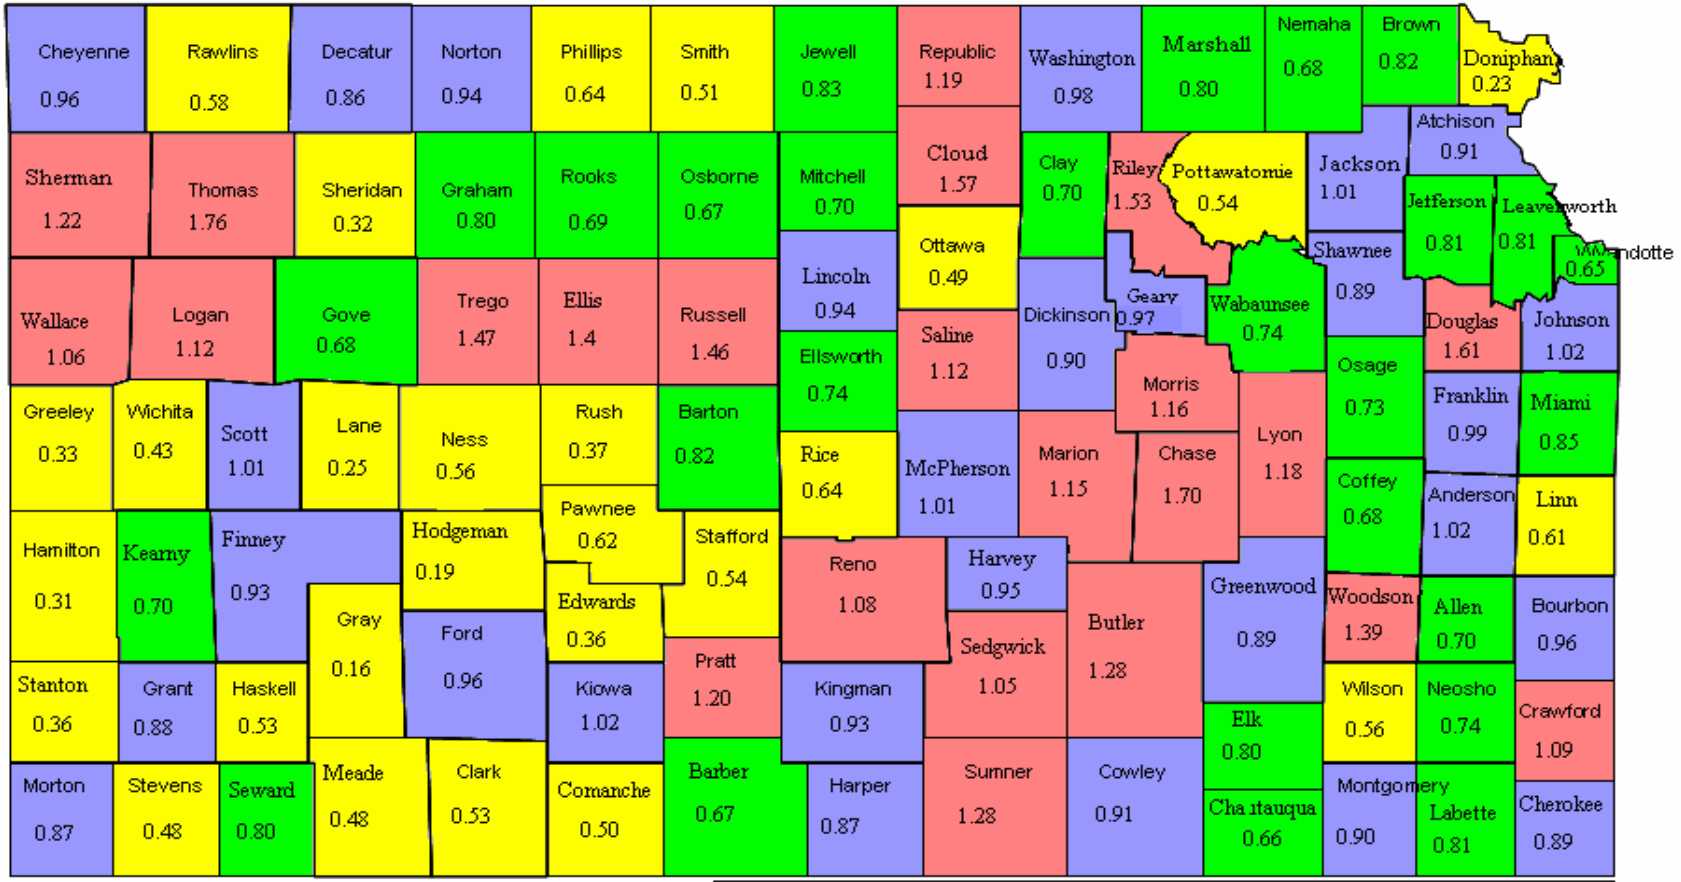

# Kansas County Travel and Tourism Location Quotients

David Darling  
Sreedhar Upendram  
K-State Research and Extension

Counties in red have a location quotient above 1.05  
 Counties in blue have a location quotient in the range 0.86-1.05  
 Counties in green have a location quotient in the range 0.65-0.86  
 Counties in yellow have a location quotient below 0.65

Index prepared by K-State Research and Extension