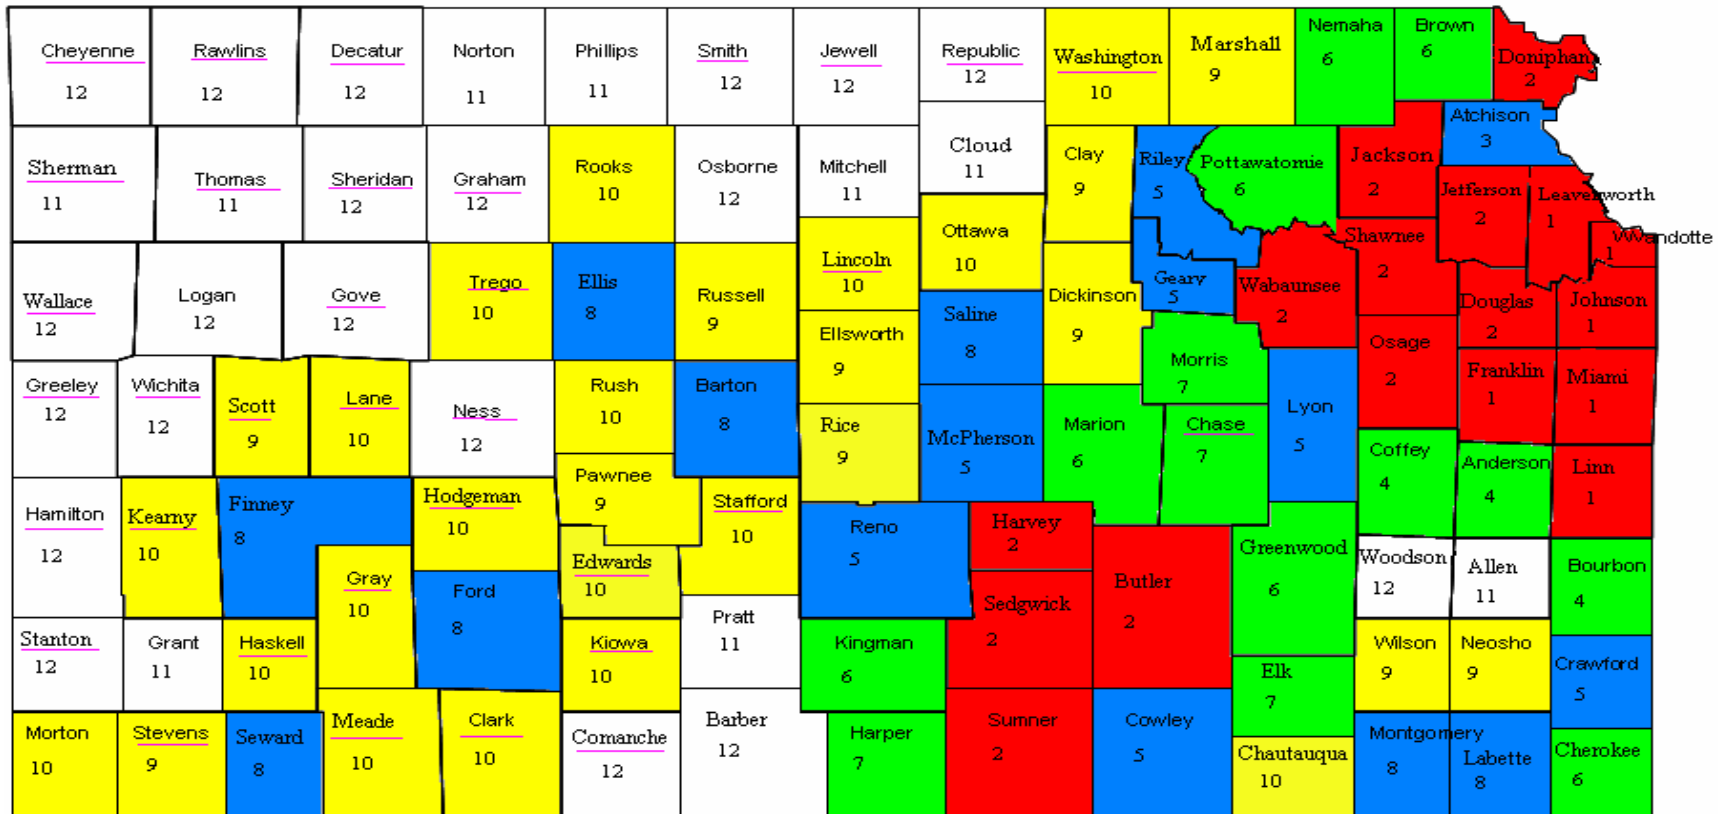

# Kansas Urban Influence Codes and Metro Counties

Source: Economic Research Service, USDA

Index prepared by K-State Research and Extension

David Darling  
Sreedhar Upendram  
K-State Research and Extension  
February 2005

Counties in red are metro counties  
Counties in blue are micro counties  
Counties that are not colored are non-metro, non-micro and non-adjacent counties

Counties in green are non-metro and adjacent to metro counties

Counties in yellow are non-metro and adjacent to micro counties

Counties that are underlined are farm-dependent