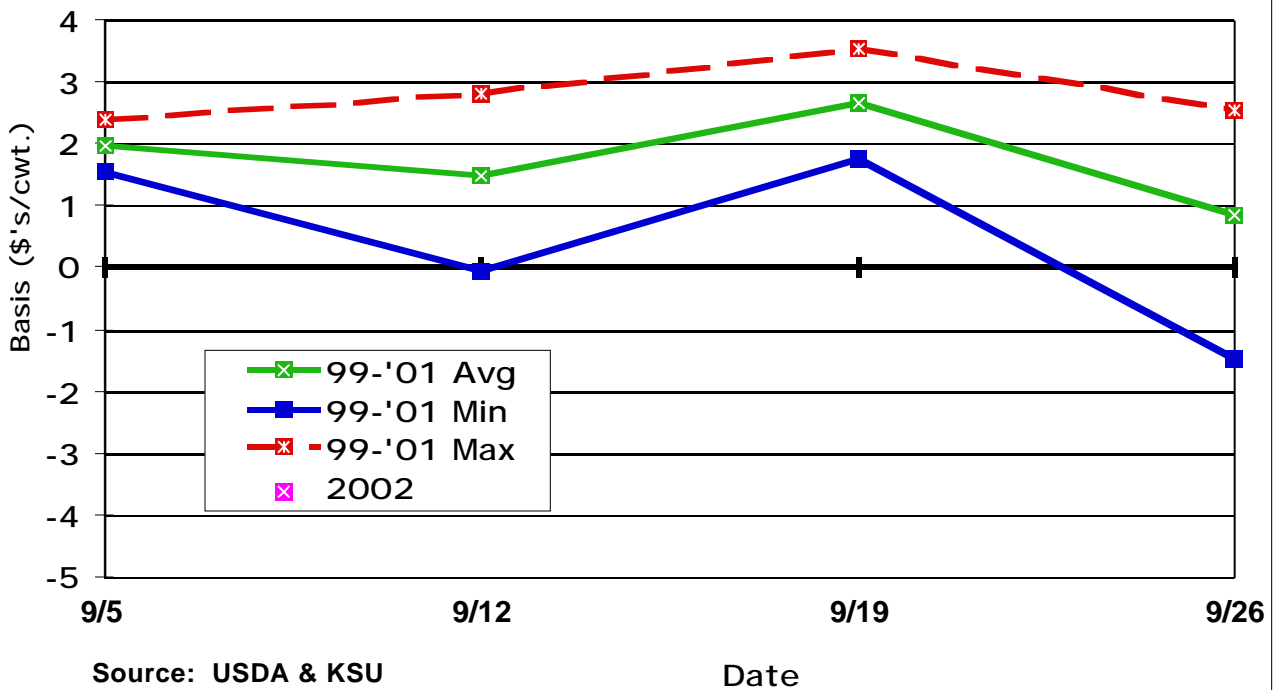

May CME Feeder Cattle Basis Dodge City 500-600 Lb. Heifers

August CME Feeder Cattle Basis Dodge City 500-600 Lb. Heifers

September CME Feeder Cattle Basis Dodge City 500-600 Lb. Heifers

October CME Feeder Cattle Basis Dodge City 500-600 Lb. Heifers