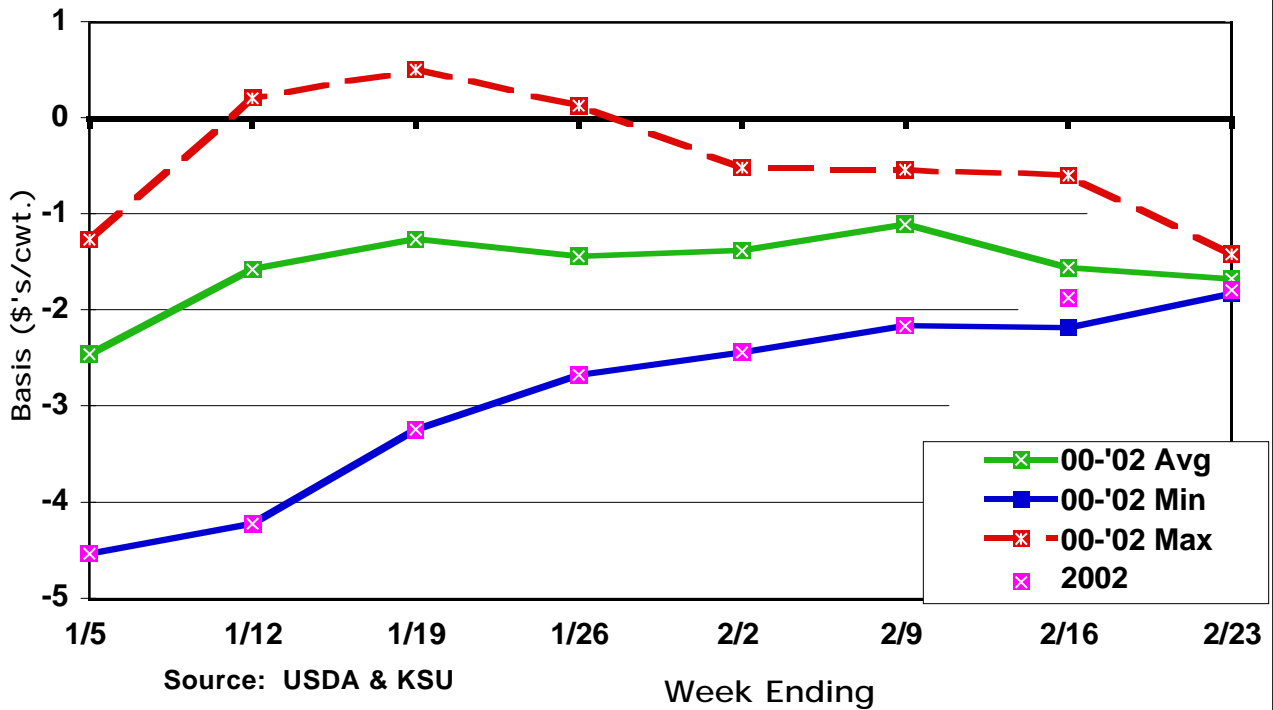

February CME Live Cattle Basis Kansas Slaughter Heifers