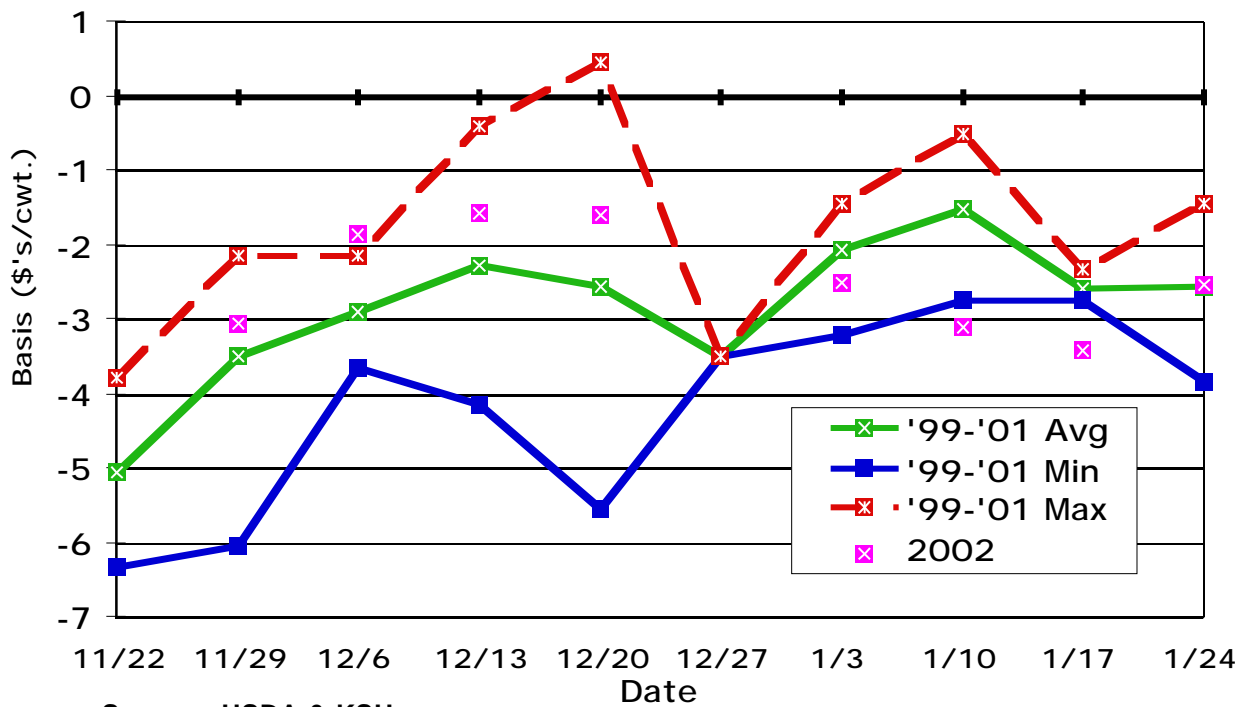

January CME Feeder Cattle Basis Dodge City 600-700 Lb. Heifers