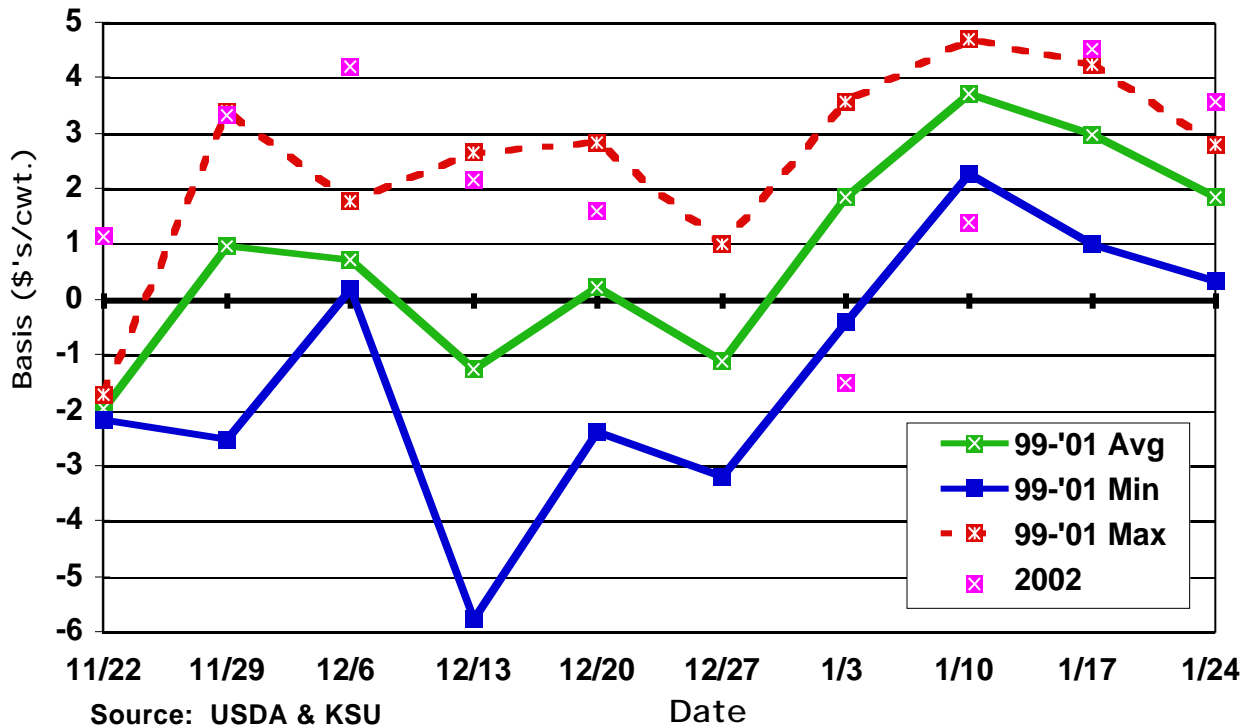

January CME Feeder Cattle Basis Dodge City 500-600 Lb. Heifers