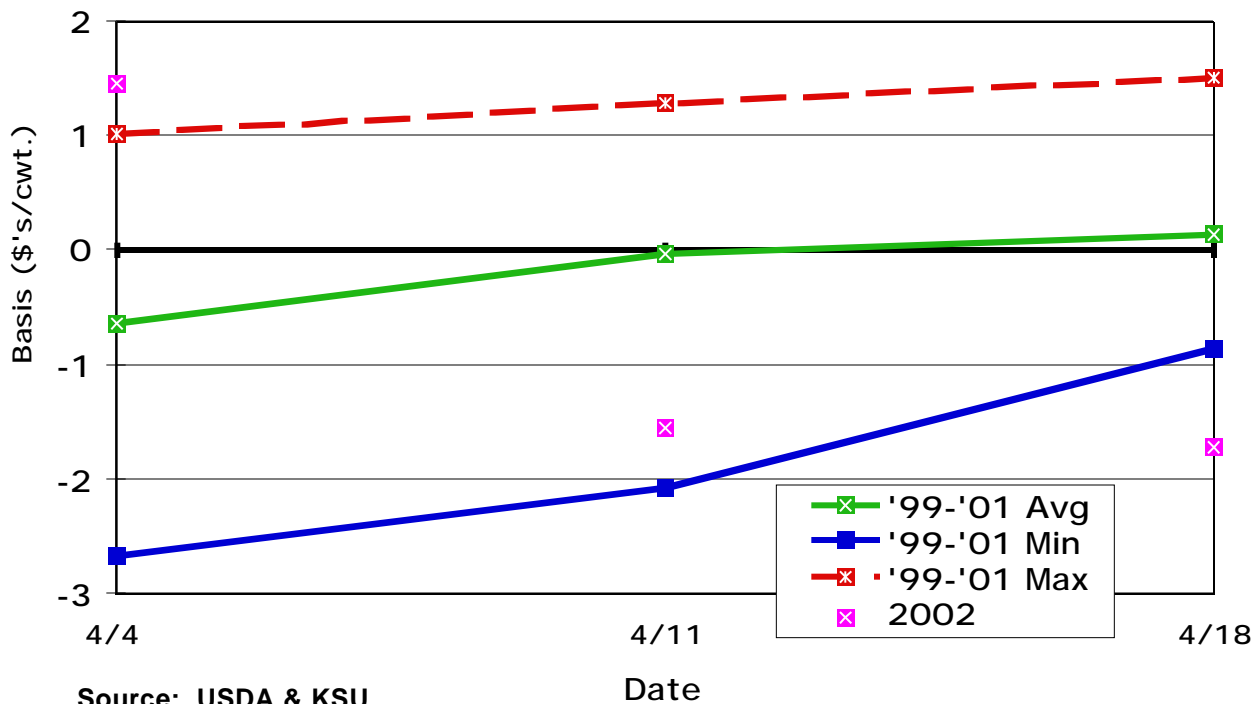

November CME Feeder Cattle Basis Dodge City 500-600 Lb. Heifers

January CME Feeder Cattle Basis Dodge City 600-700 Lb. Heifers

March CME Feeder Cattle Basis Dodge City 600-700 Lb. Heifers

April CME Feeder Cattle Basis Dodge City 600-700 Lb. Heifers