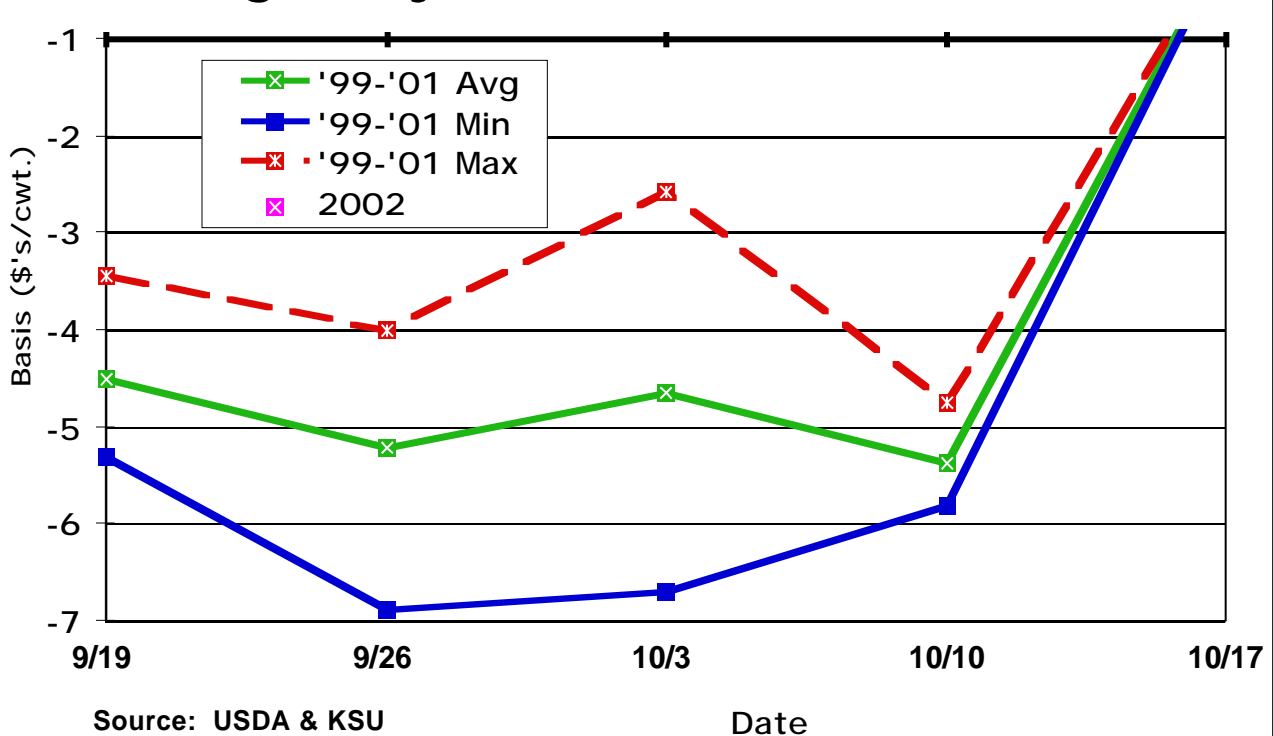

September CME Feeder Cattle Basis Dodge City 700-800 Lb. Heifers