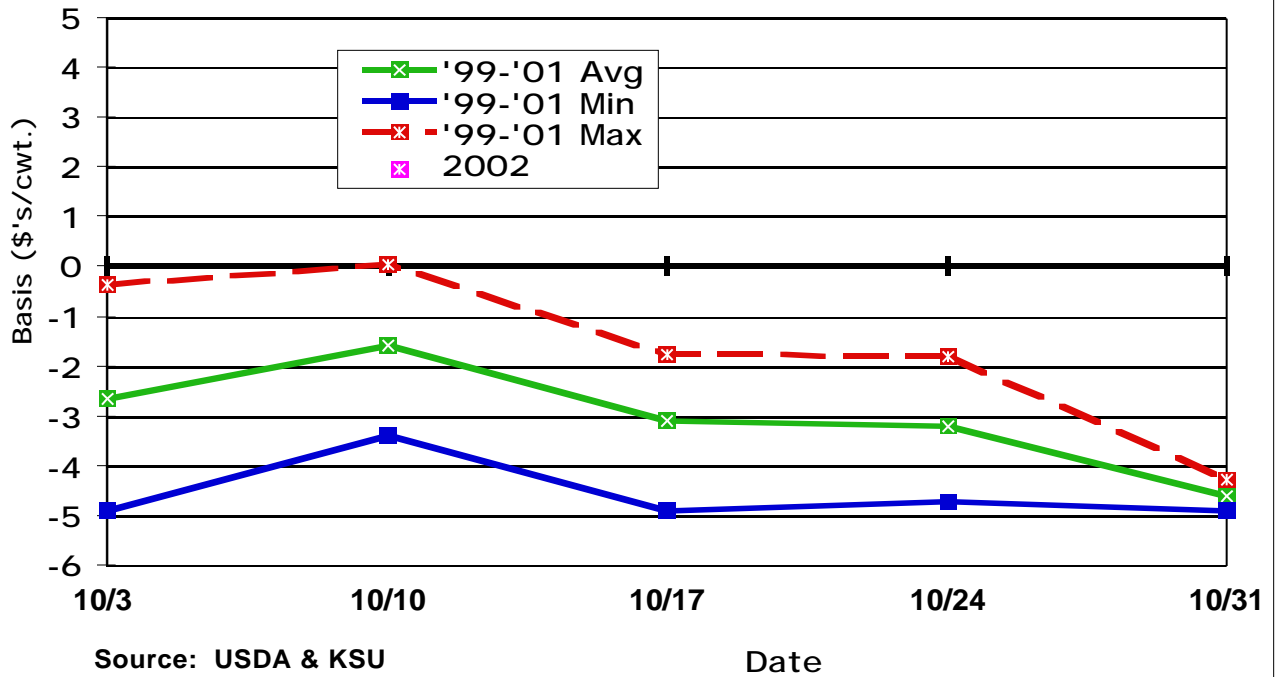

May CME Feeder Cattle Basis Dodge City 600-700 Lb. Heifers

August CME Feeder Cattle Basis Dodge City 600-700 Lb. Heifers

September CME Feeder Cattle Basis Dodge City 600-700 Lb. Heifers

October CME Feeder Cattle Basis Dodge City 600-700 Lb. Heifers