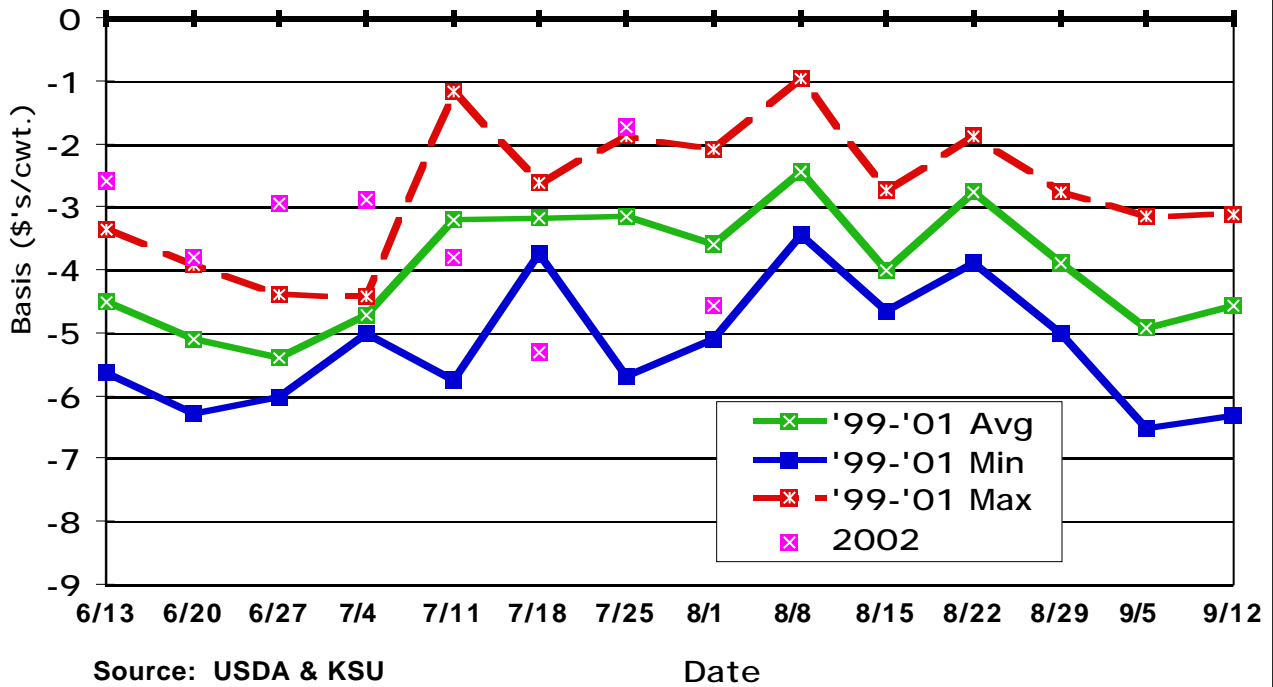

August CME Feeder Cattle Basis Dodge City 700-800 Lb. Heifers