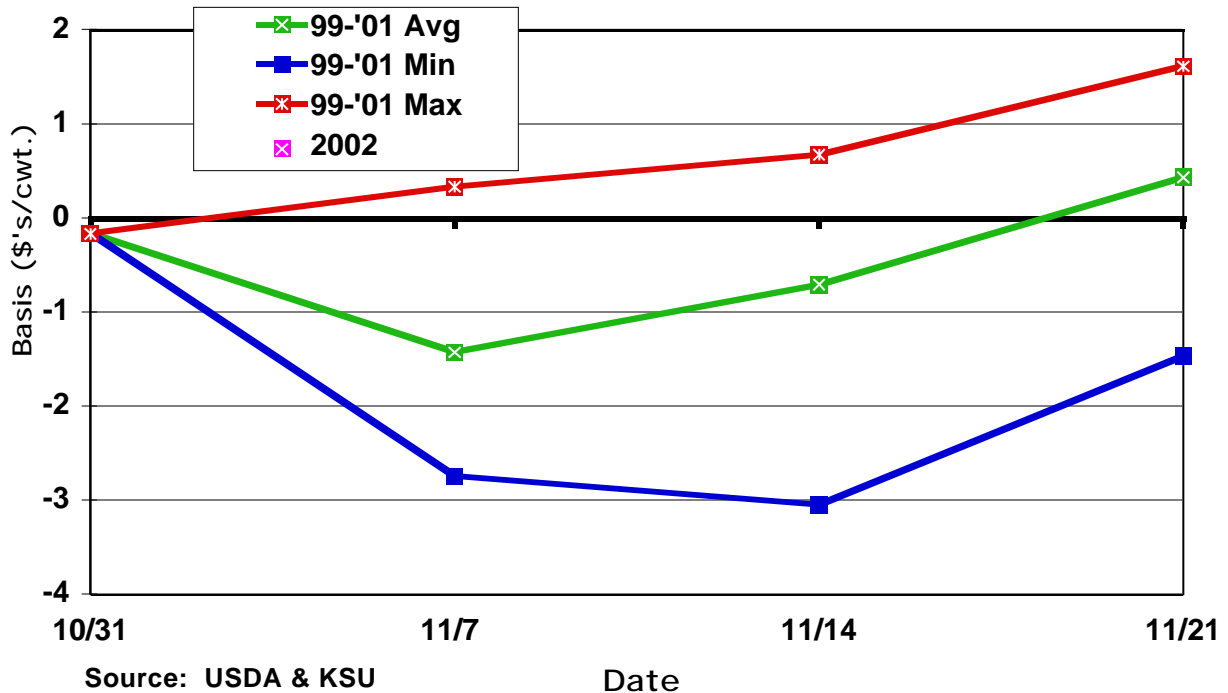

November CME Feeder Cattle Basis Dodge City 500-600 Lb. Heifers