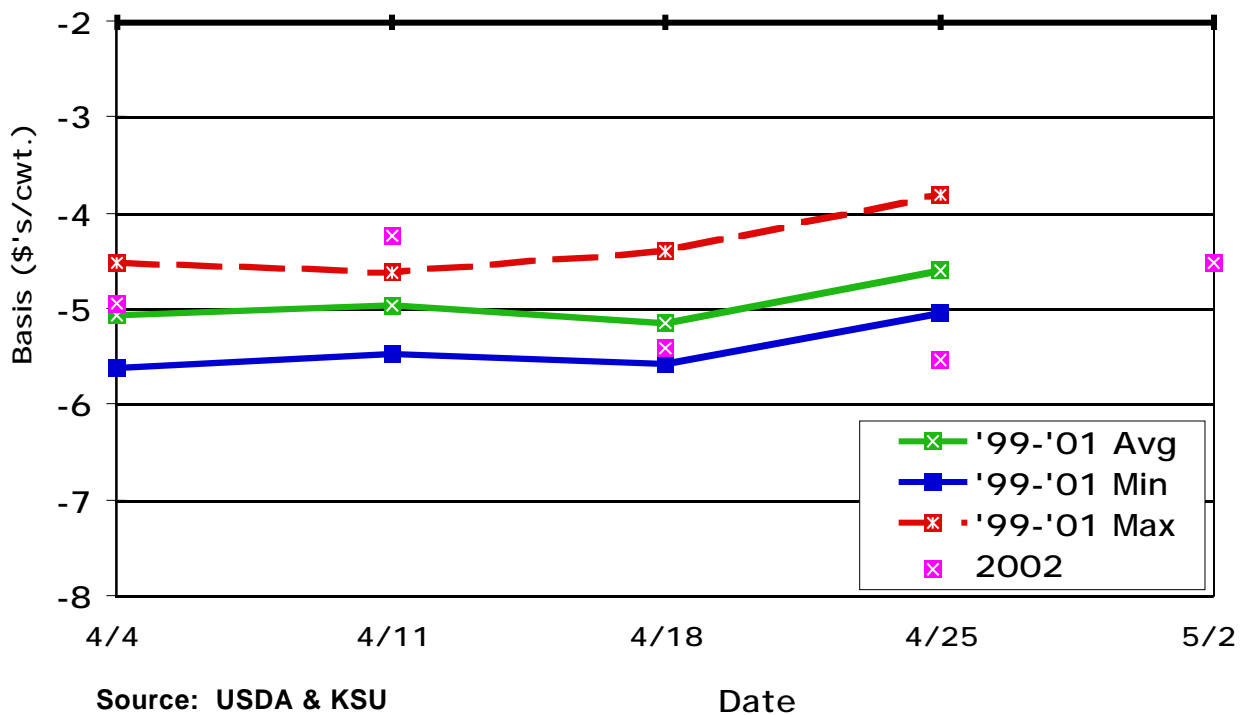

November CME Feeder Cattle Basis Dodge City 600-700 Lb. Heifers

January CME Feeder Cattle Basis Dodge City 700-800 Lb. Heifers

March CME Feeder Cattle Basis Dodge City 700-800 Lb. Heifers

April CME Feeder Cattle Basis Dodge City 700-800 Lb. Heifers