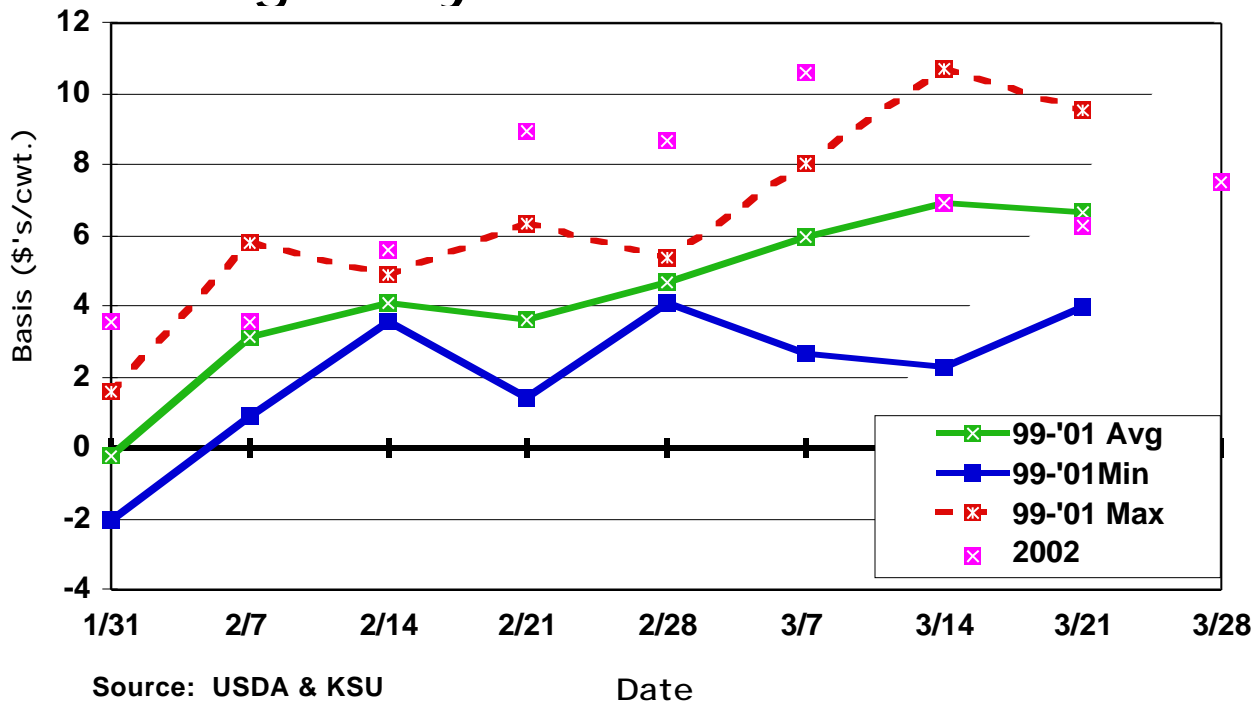

March CME Feeder Cattle Basis Dodge City 500-600 Lb. Heifers