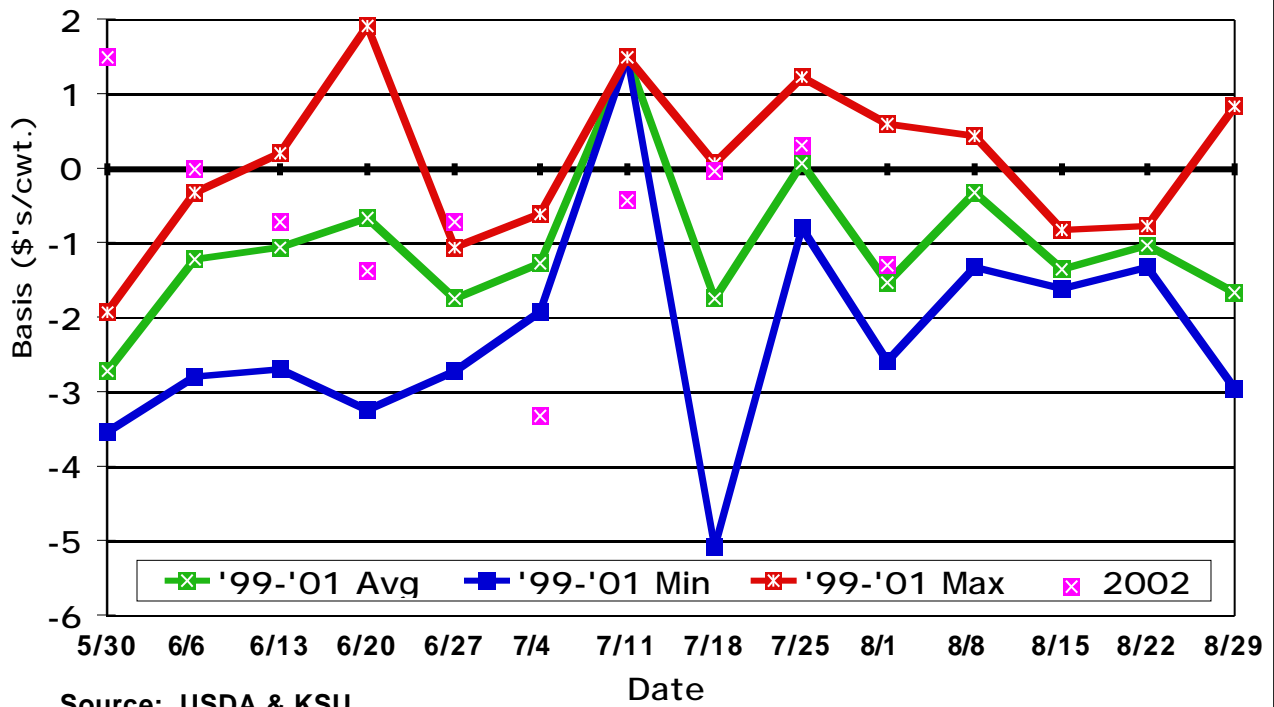

August CME Feeder Cattle Basis Dodge City 600-700 Lb. Heifers