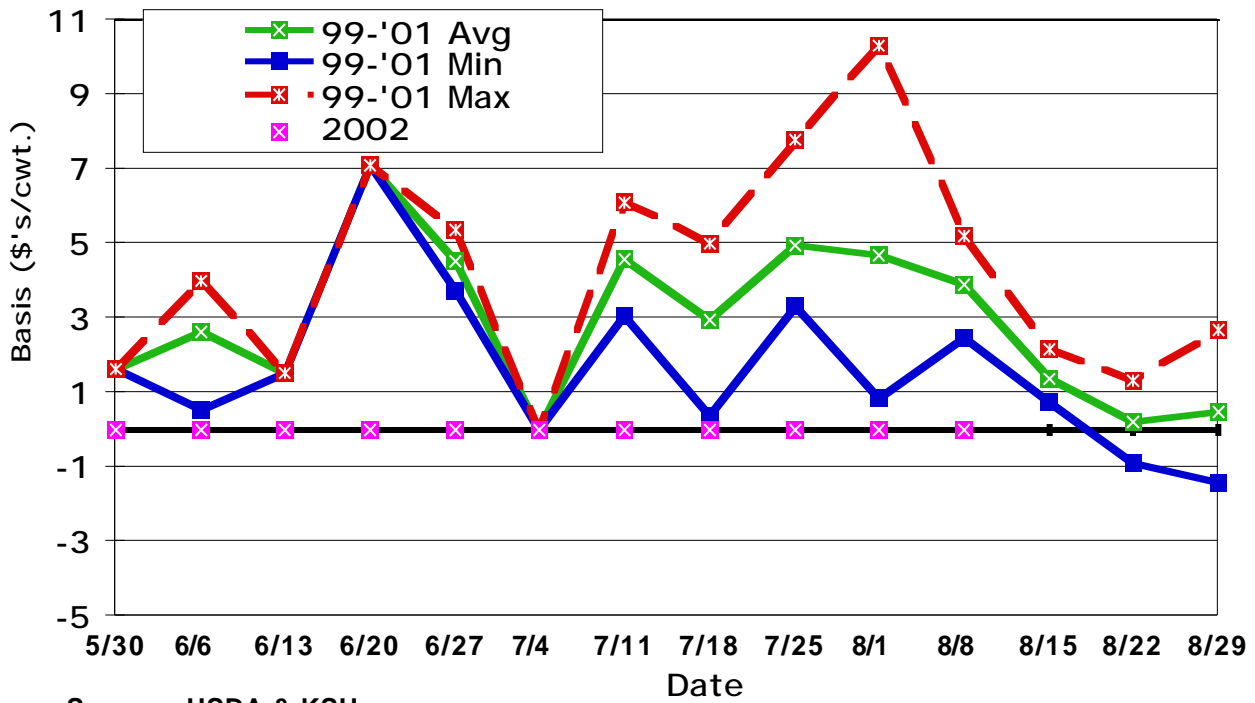

August CME Feeder Cattle Basis Dodge City 500-600 Lb. Heifers