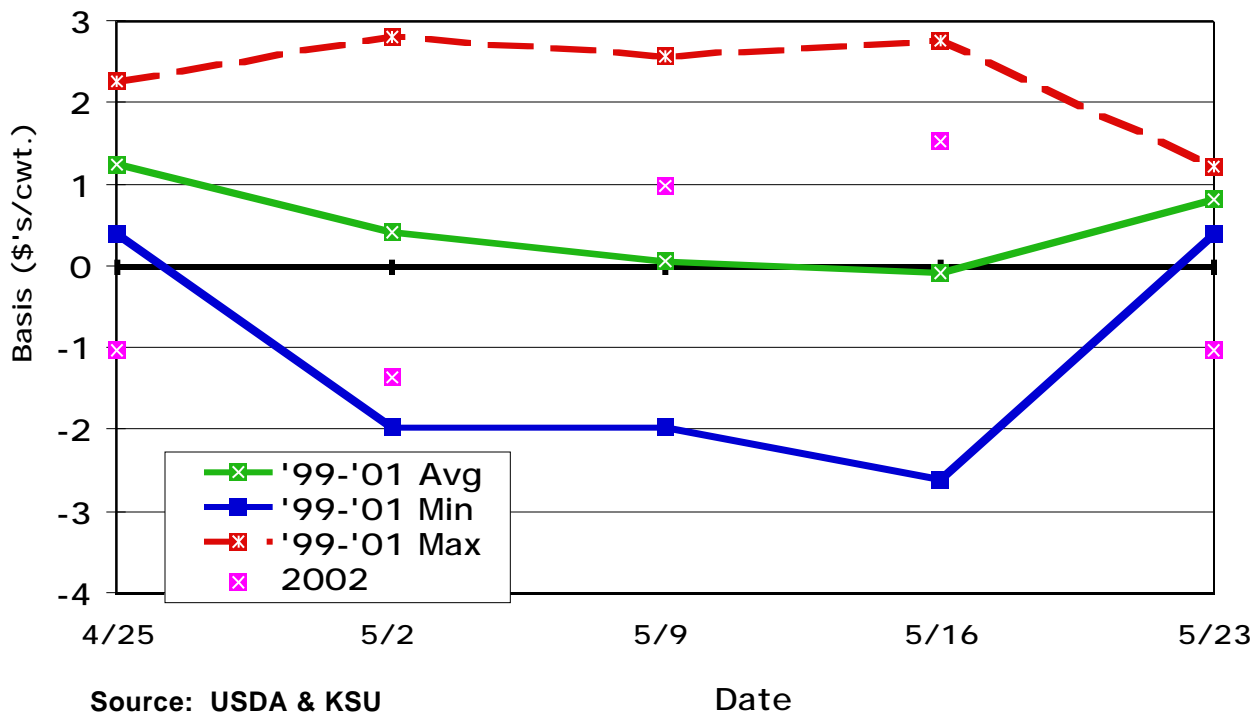

May CME Feeder Cattle Basis Dodge City 600-700 Lb. Heifers