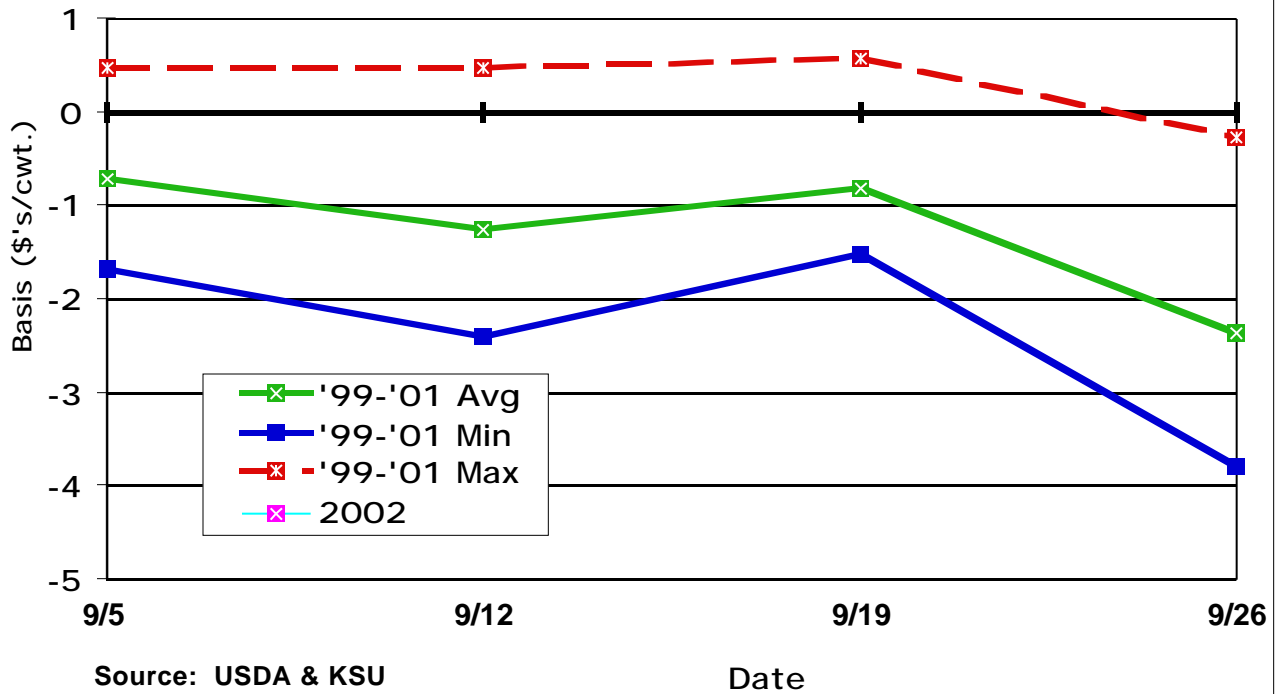

September CME Feeder Cattle Basis Dodge City 600-700 Lb. Heifers