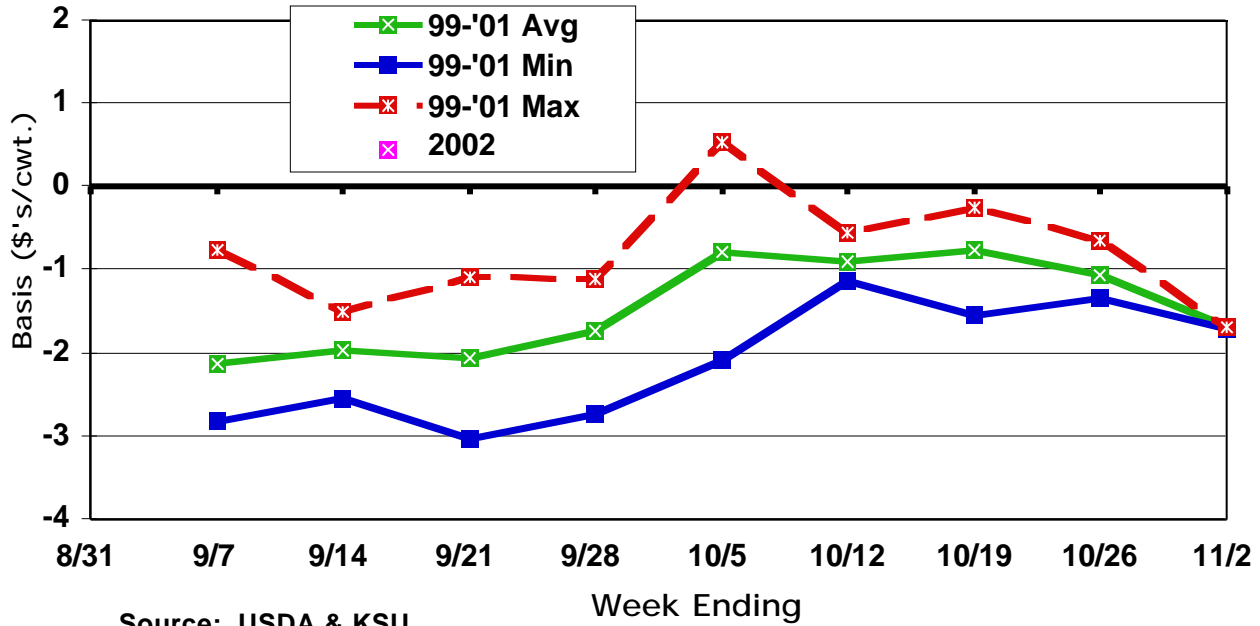

October CME Live Cattle Basis Kansas Slaughter Heifers