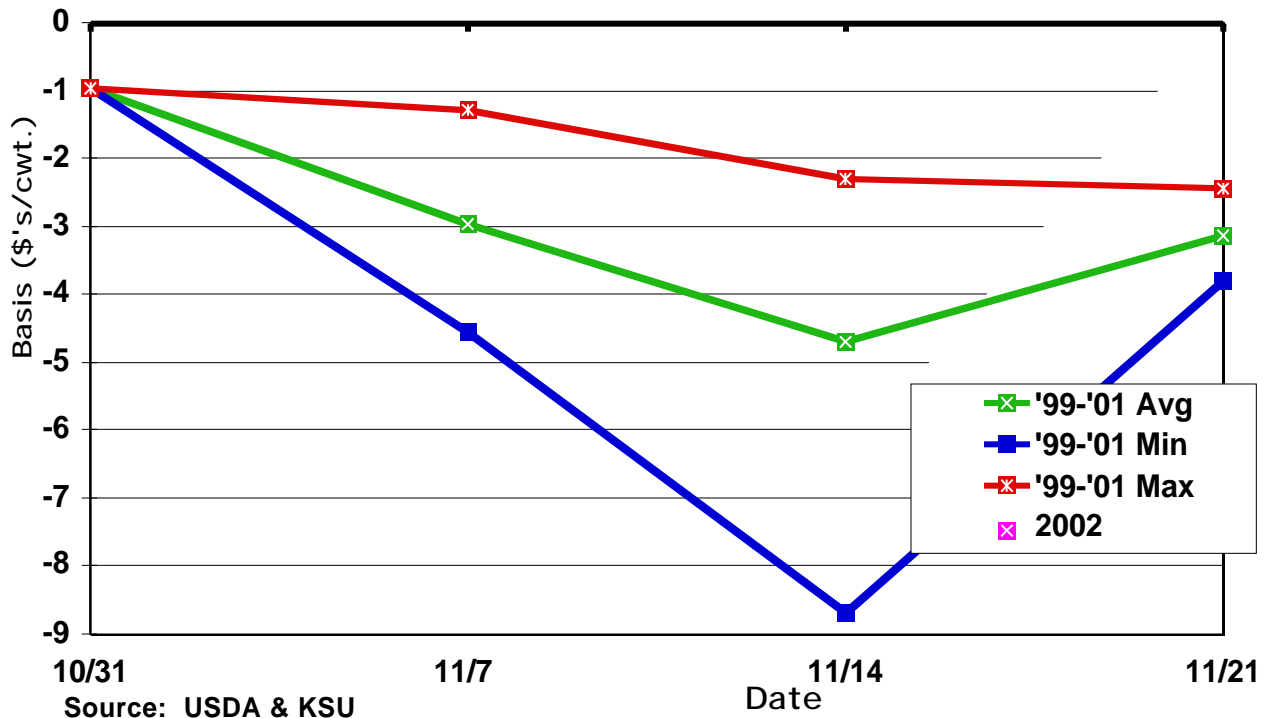

November CME Feeder Cattle Basis Dodge City 600-700 Lb. Heifers