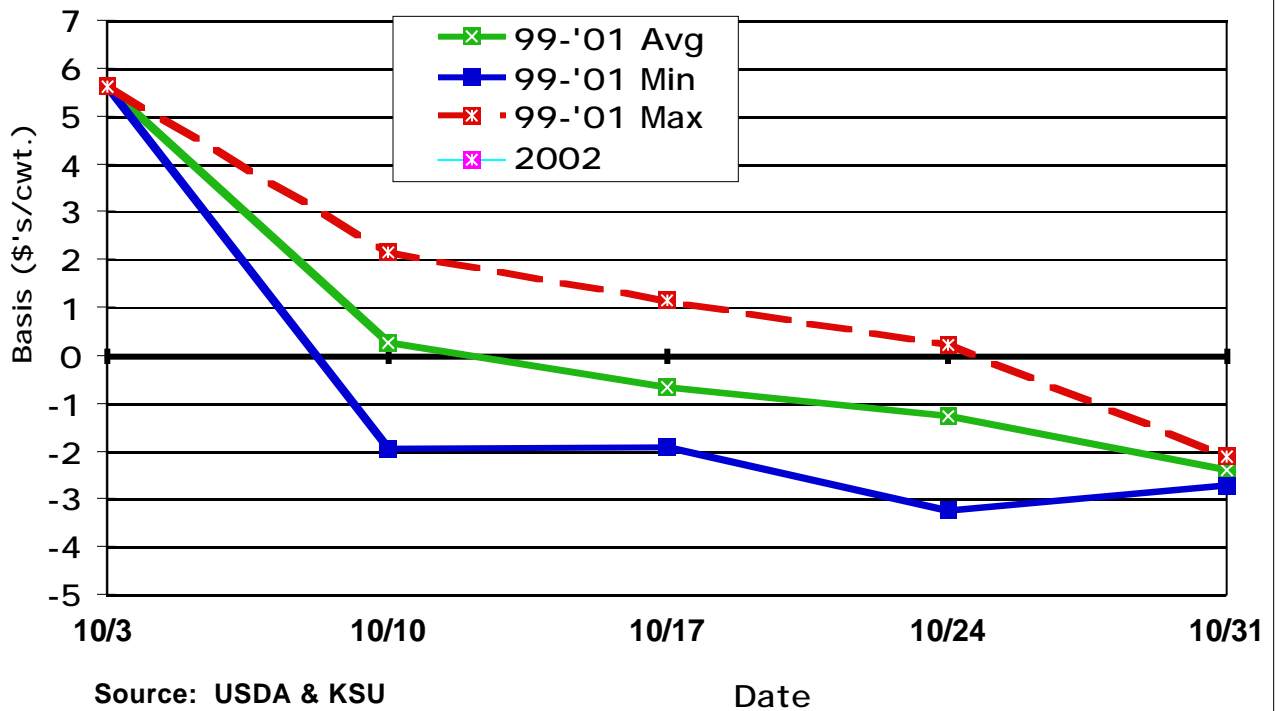

May CME Feeder Cattle Basis Dodge City 500-600 Lb. Heifers

August CME Feeder Cattle Basis Dodge City 500-600 Lb. Heifers

September CME Feeder Cattle Basis Dodge City 500-600 Lb. Heifers

October CME Feeder Cattle Basis Dodge City 500-600 Lb. Heifers