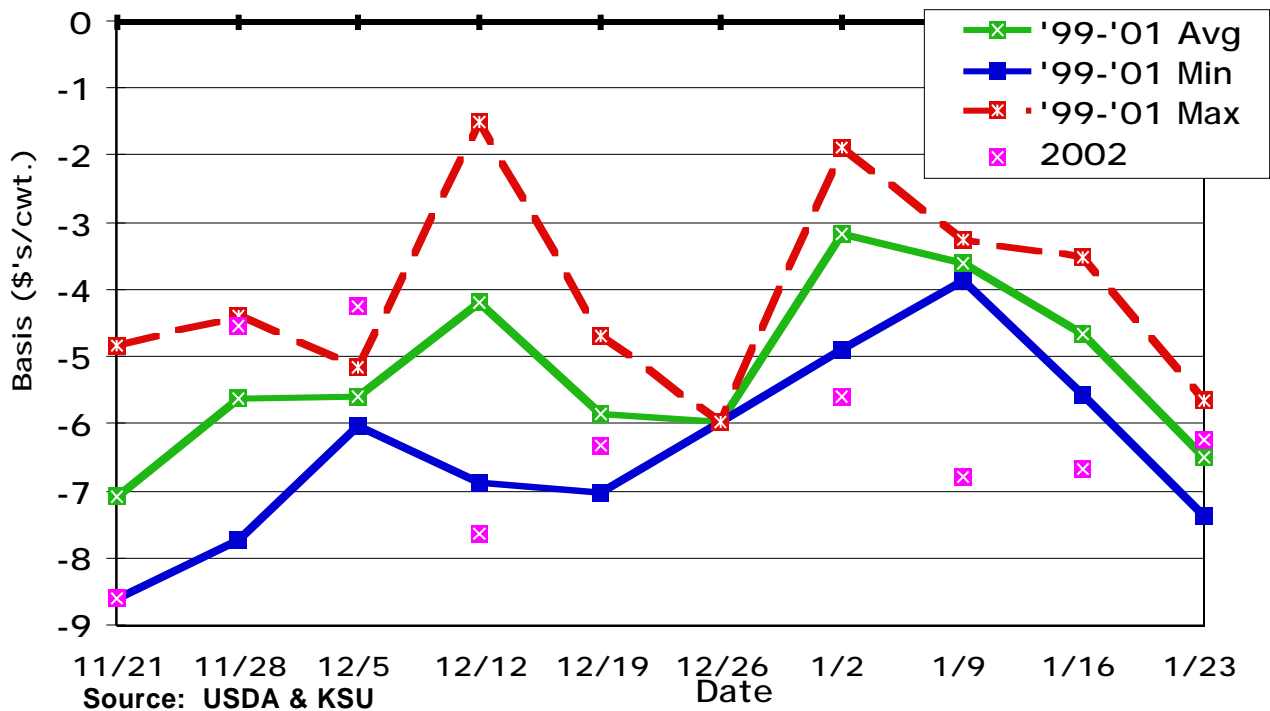

January CME Feeder Cattle Basis Dodge City 700-800 Lb. Heifers