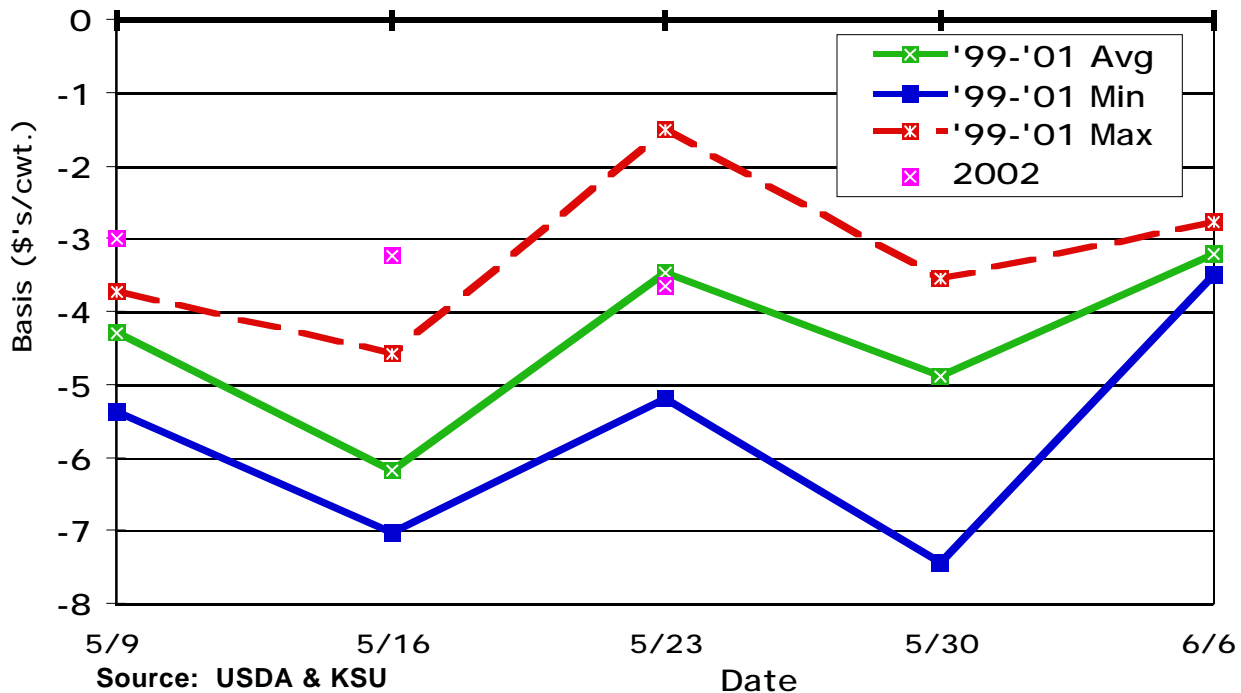

May CME Feeder Cattle Basis Dodge City 700-800 Lb. Heifers