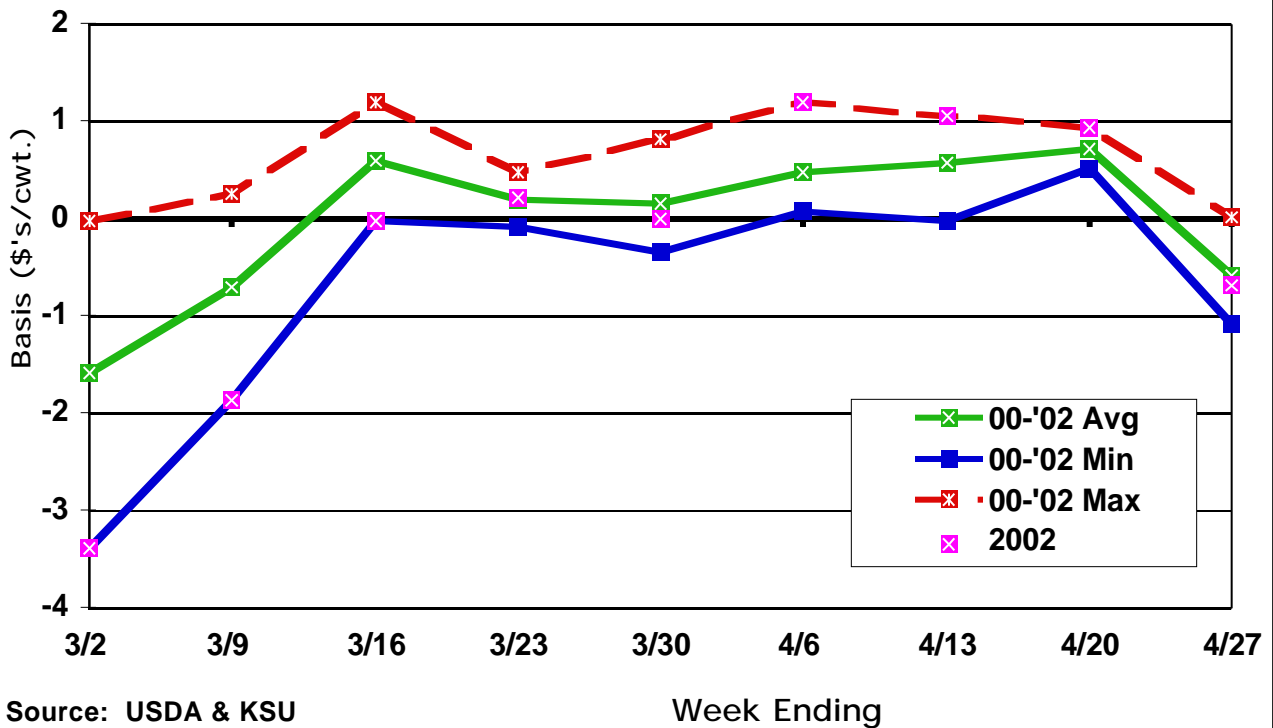

April CME Live Cattle Basis Kansas Slaughter Heifers