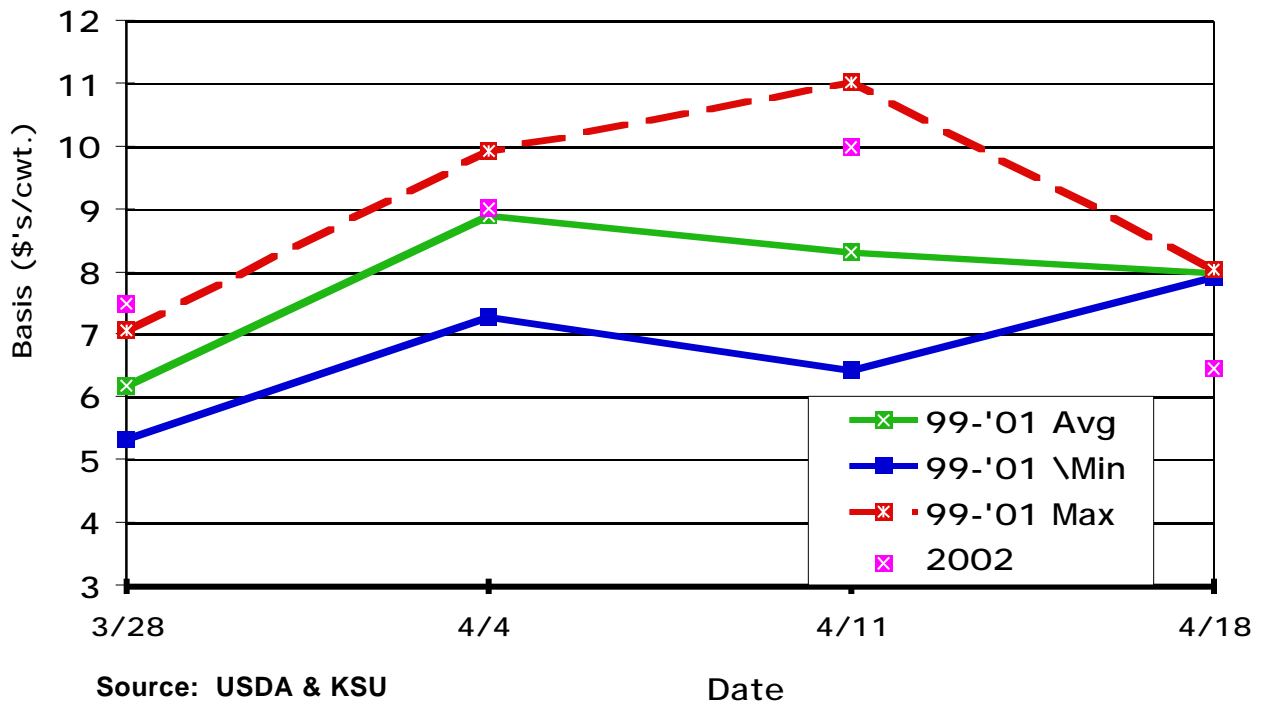

April CME Feeder Cattle Basis Dodge City 500-600 Lb. Heifers