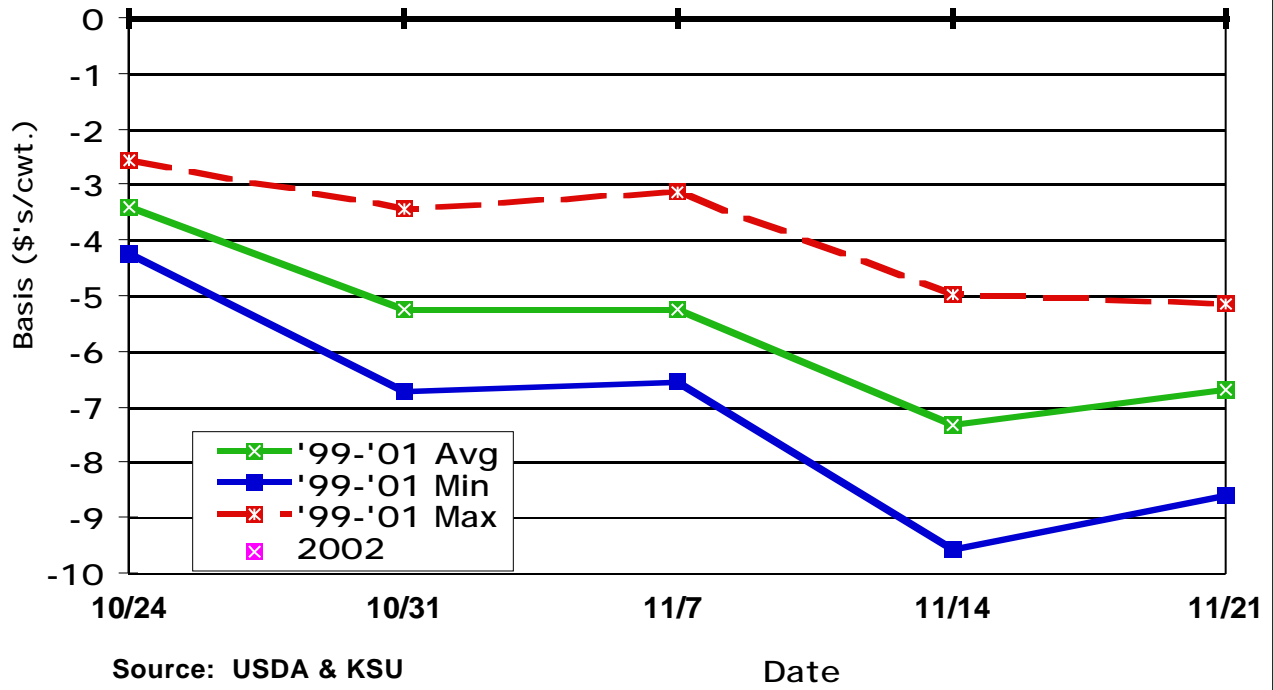

May CME Feeder Cattle Basis Dodge City 700-800 Lb. Heifers

August CME Feeder Cattle Basis Dodge City 700-800 Lb. Heifers

September CME Feeder Cattle Basis Dodge City 700-800 Lb. Heifers

October CME Feeder Cattle Basis Dodge City 700-800 Lb. Heifers