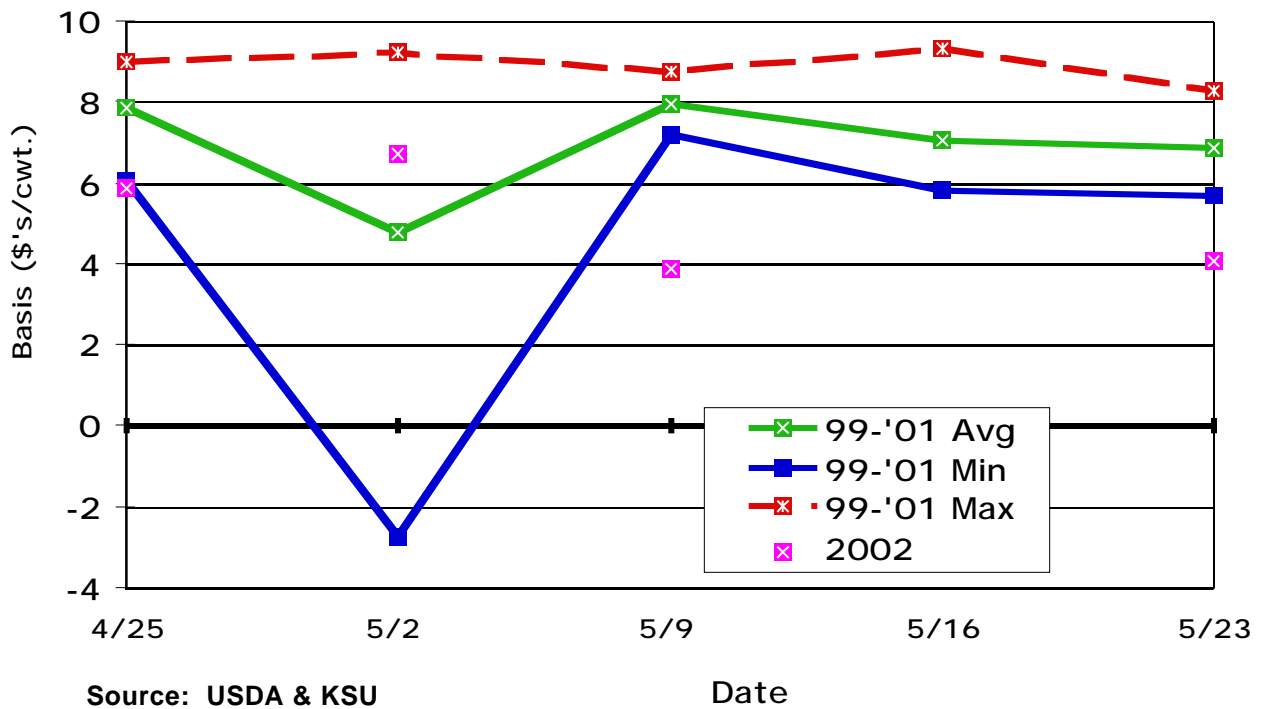

May CME Feeder Cattle Basis Dodge City 500-600 Lb. Heifers