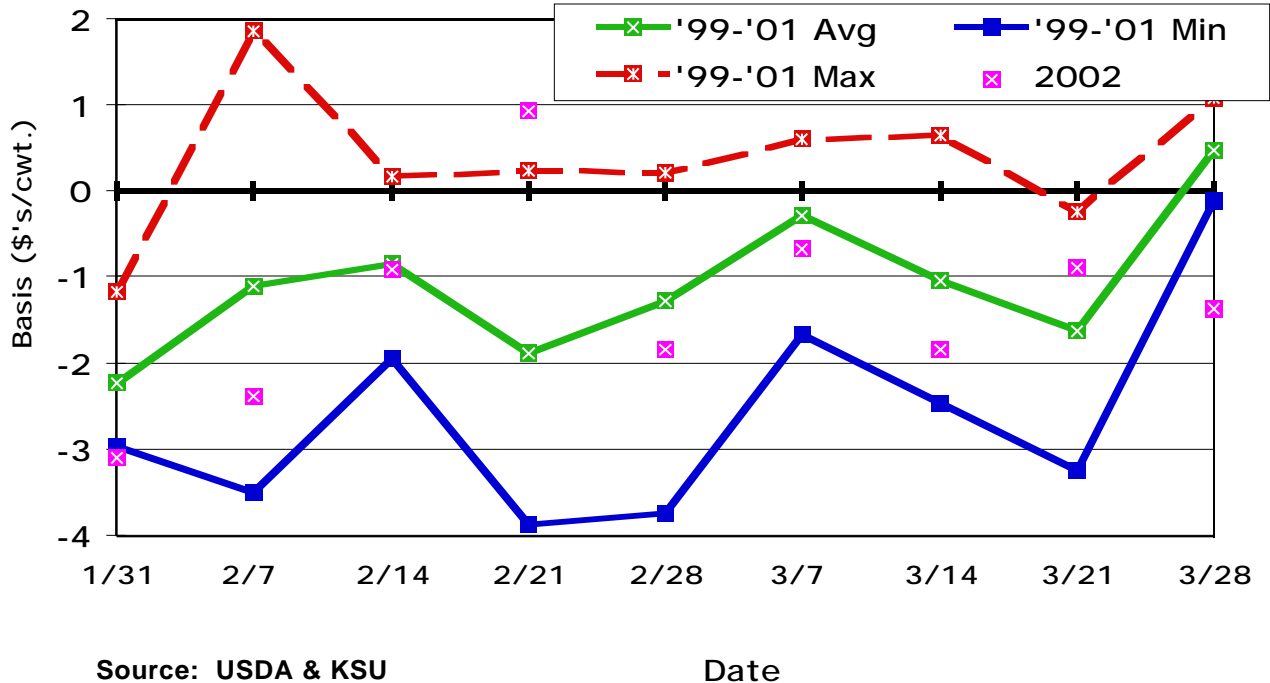

March CME Feeder Cattle Basis Dodge City 600-700 Lb. Heifers