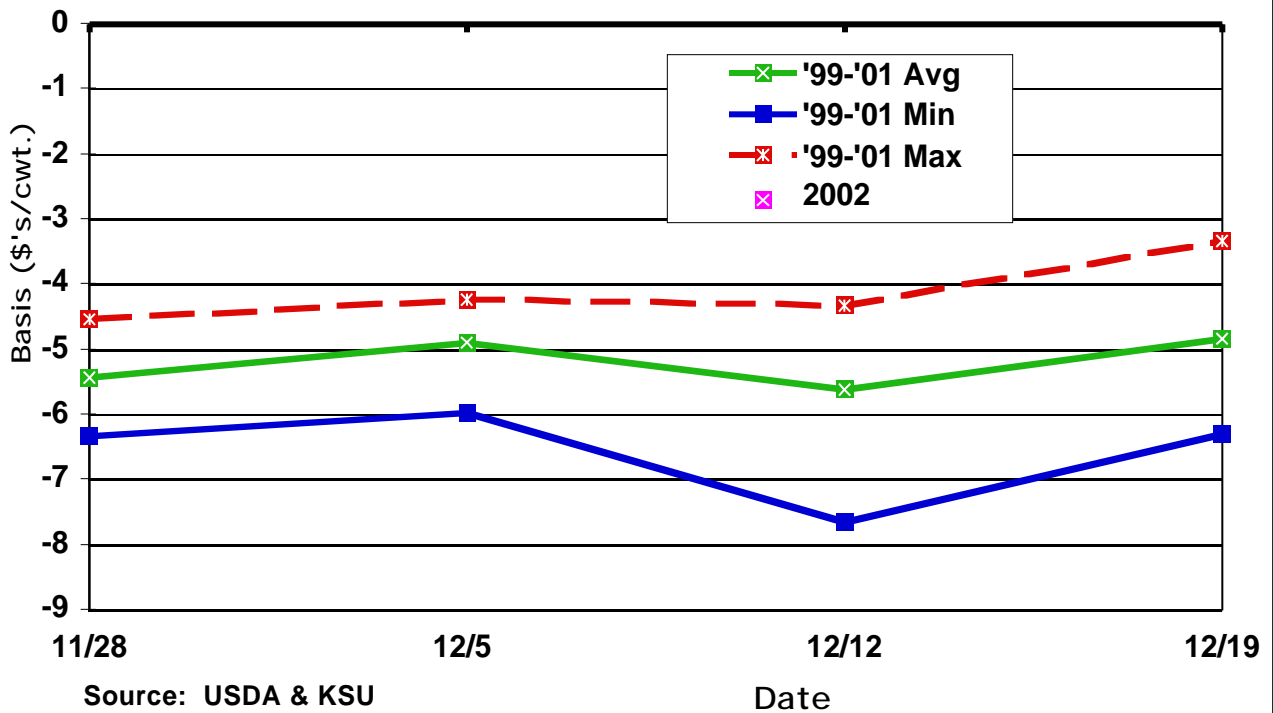

November CME Feeder Cattle Basis Dodge City 700-800 Lb. Heifers