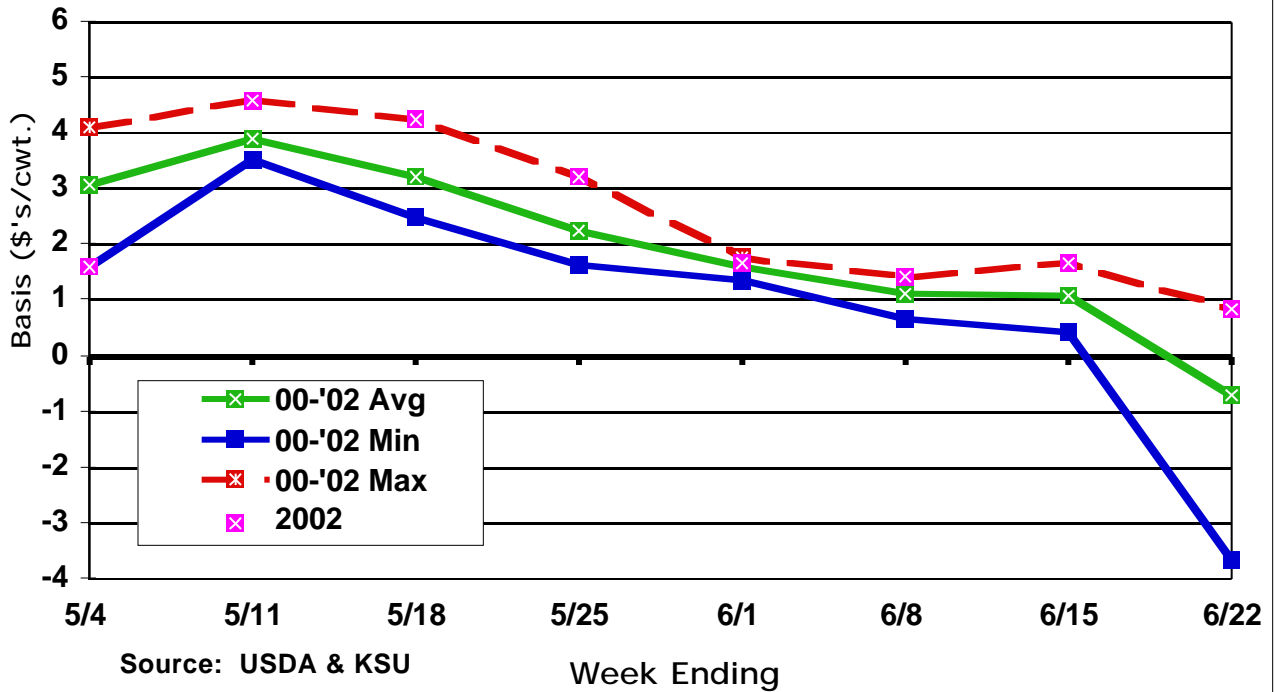

November CME Feeder Cattle Basis Dodge City 700-800 Lb. Heifers

February CME Live Cattle Basis Kansas Slaughter Heifers

April CME Live Cattle Basis Kansas Slaughter Heifers

June CME Live Cattle Basis Kansas Slaughter Heifers