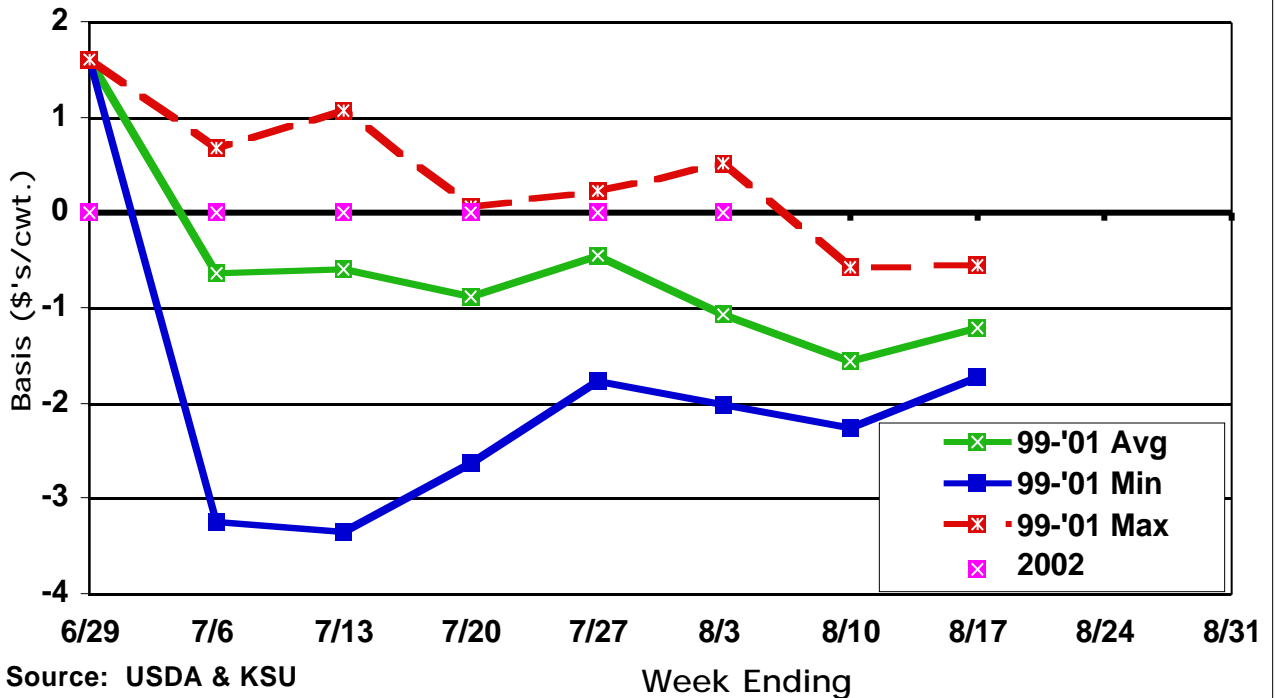

August CME Live Cattle Basis Kansas Slaughter Heifers