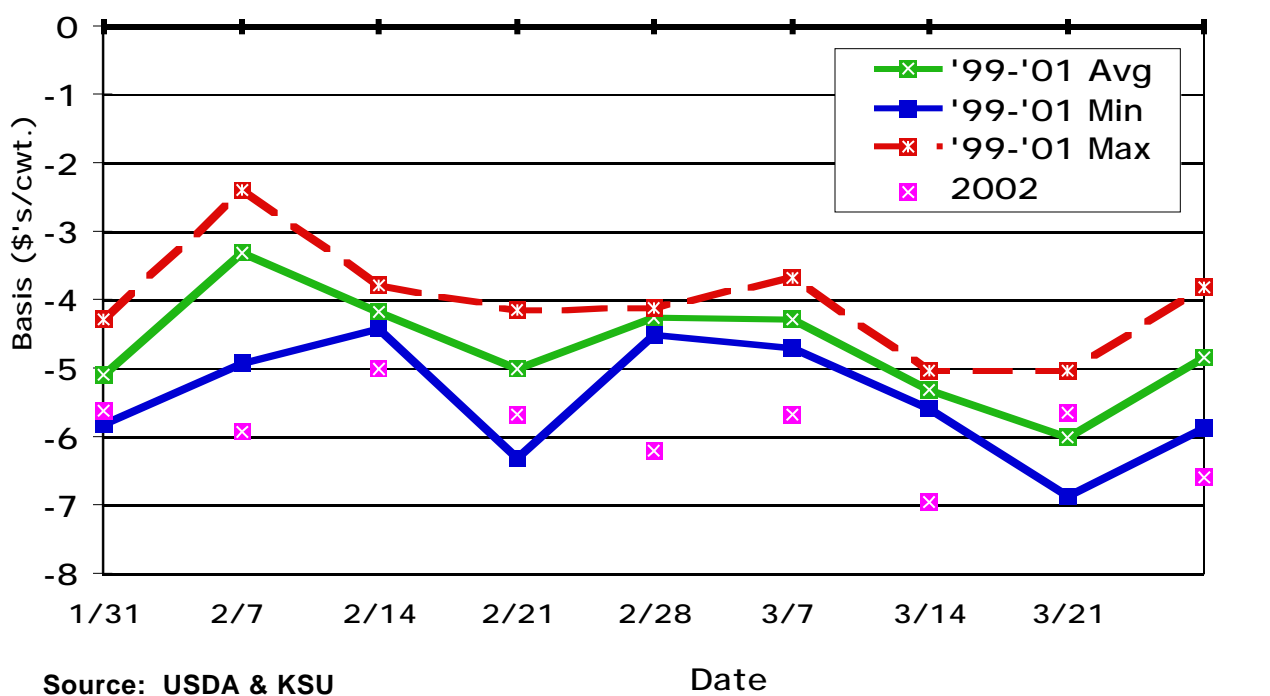

March CME Feeder Cattle Basis Dodge City 700-800 Lb. Heifers