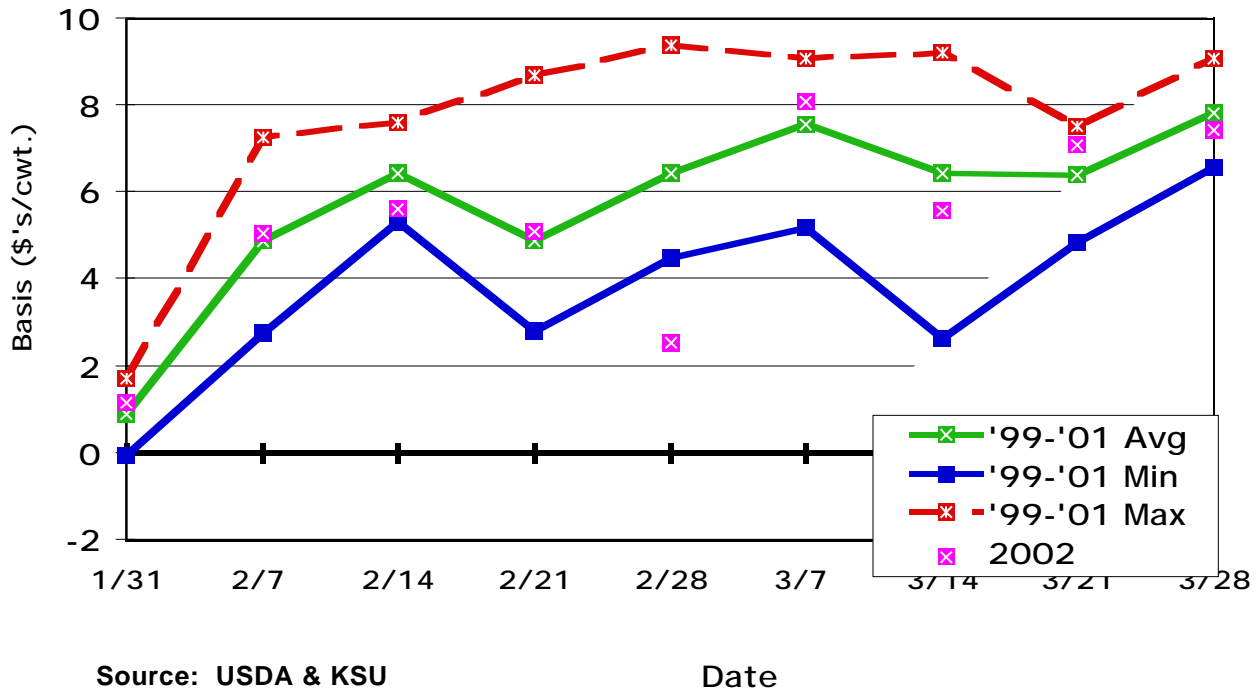

March CME Feeder Cattle Basis Dodge City 600-700 Lb. Steers