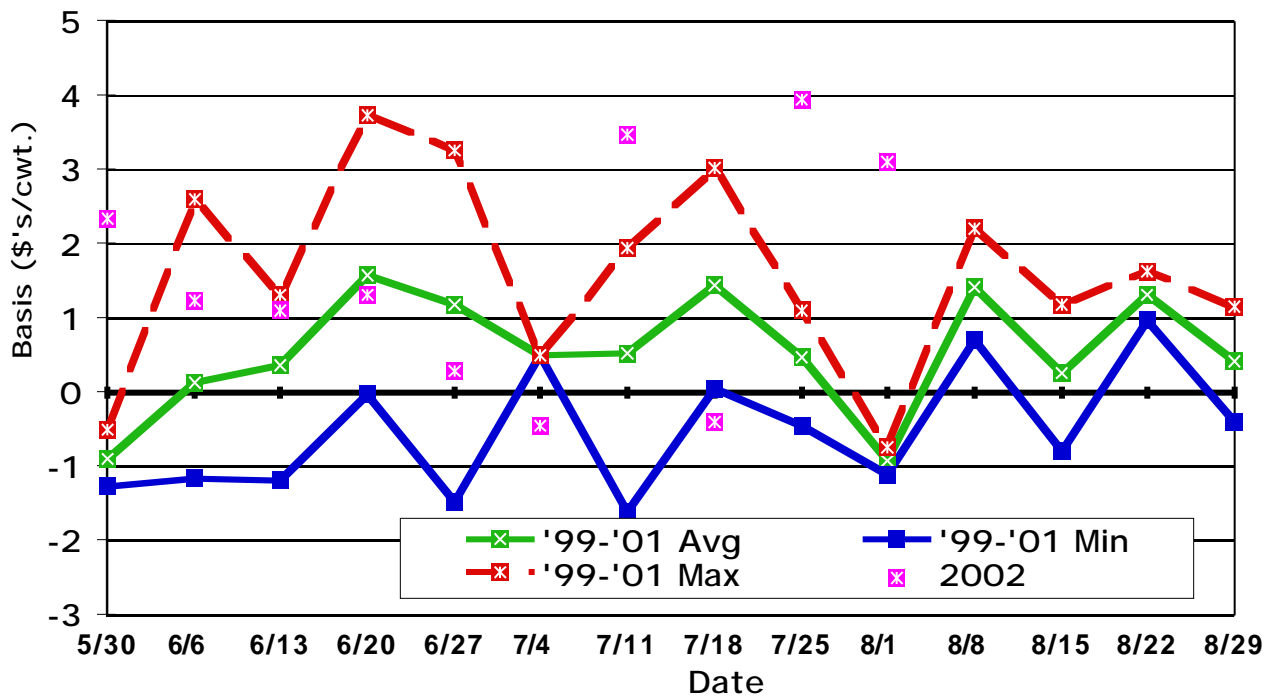

August CME Feeder Cattle Basis Dodge City 700-800 Lb. Steers