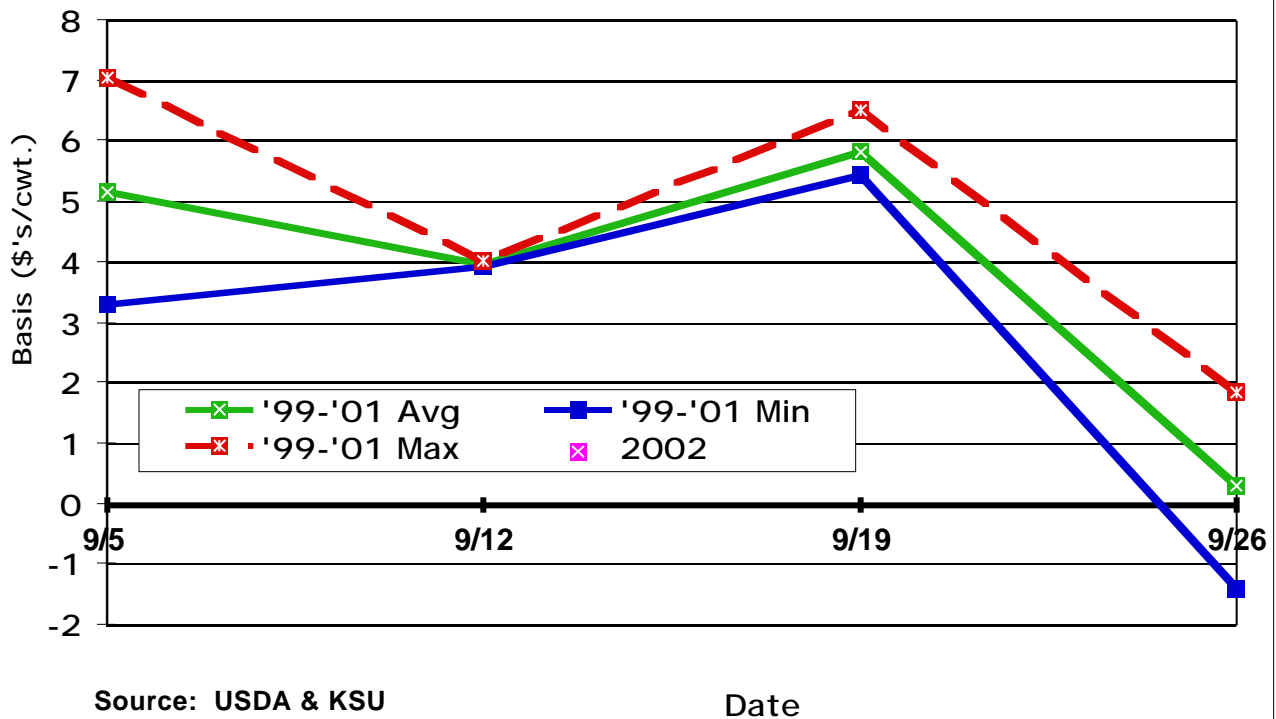

September CME Feeder Cattle Basis Dodge City 600-700 Lb. Steers