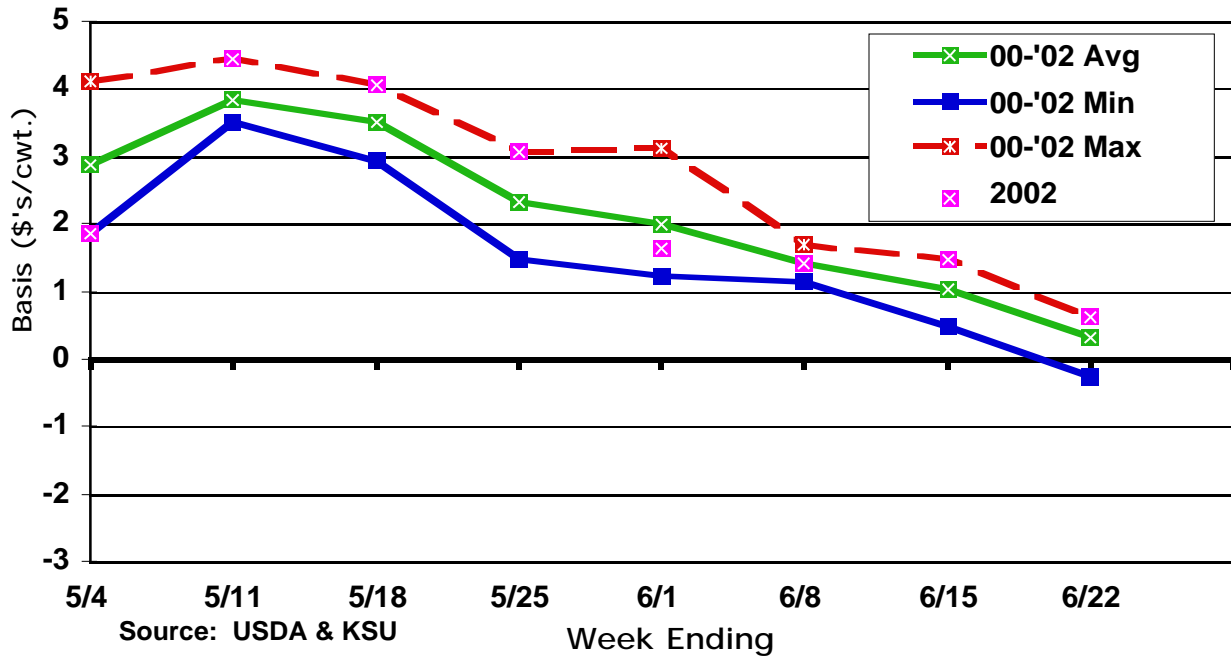

June CME Live Cattle Basis Kansas Slaughter Steers