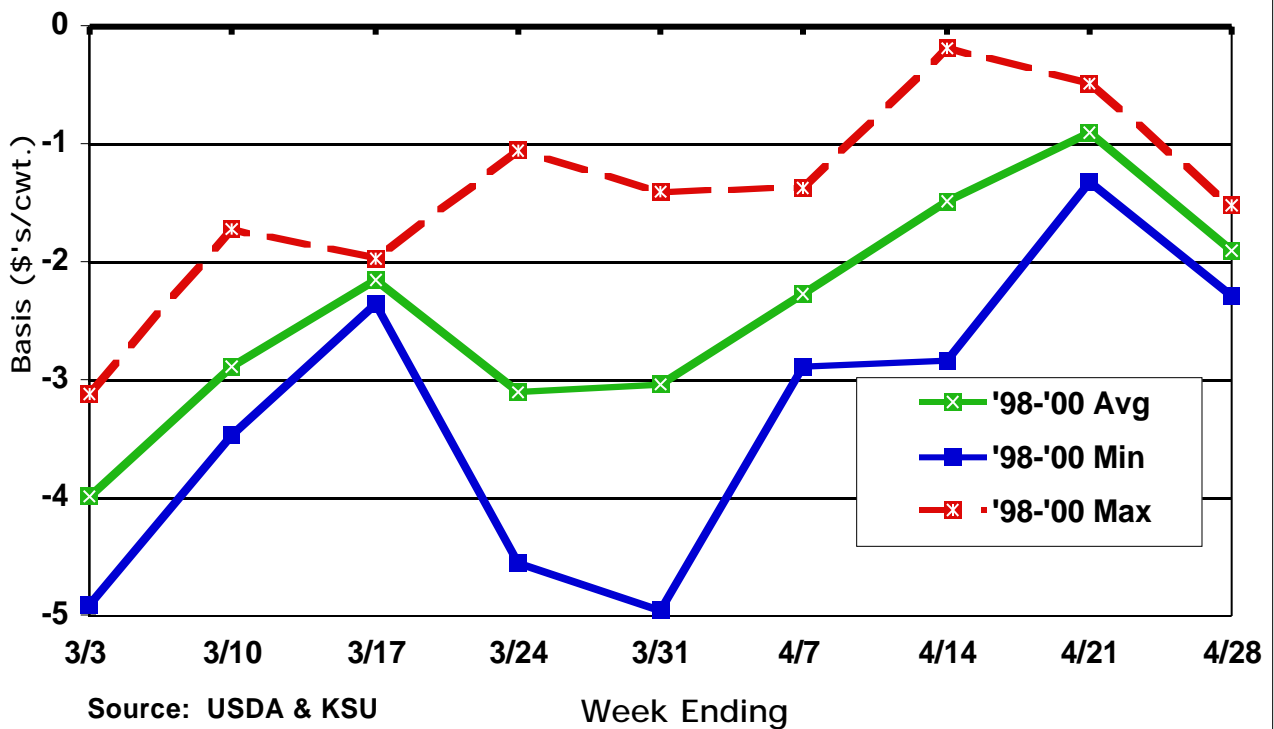

April CME Live Cattle Basis Kansas Slaughter Steers