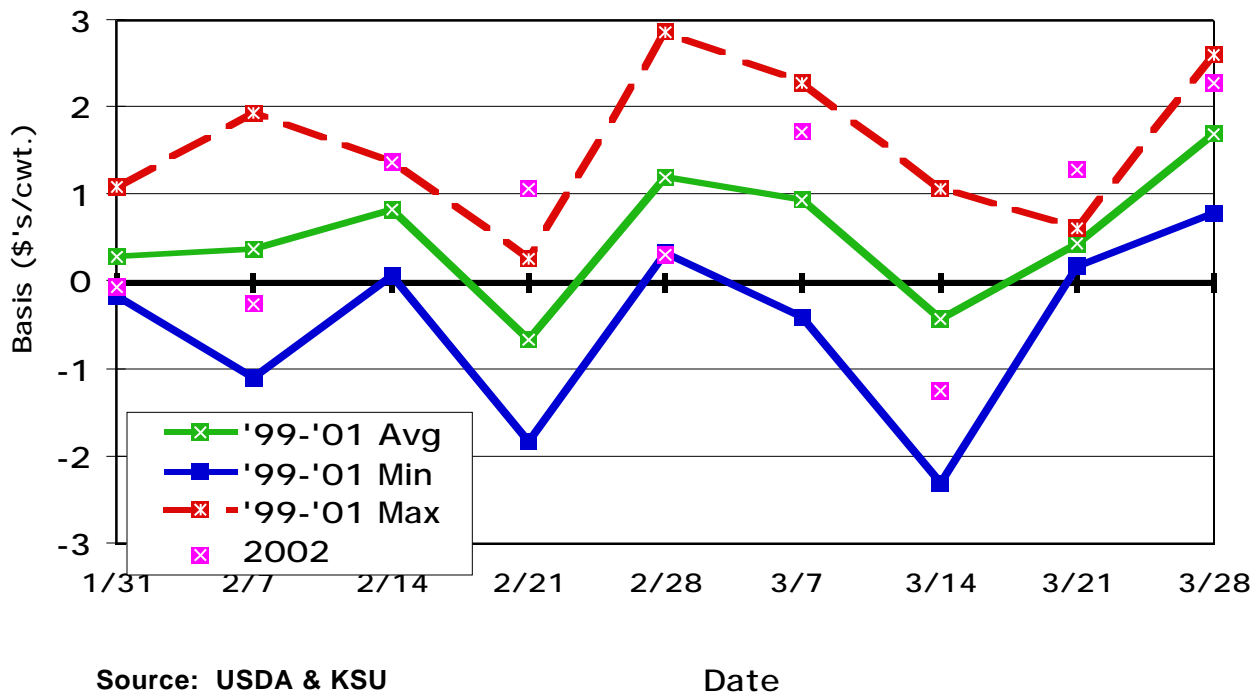

March CME Feeder Cattle Basis Dodge City 700-800 Lb. Steers