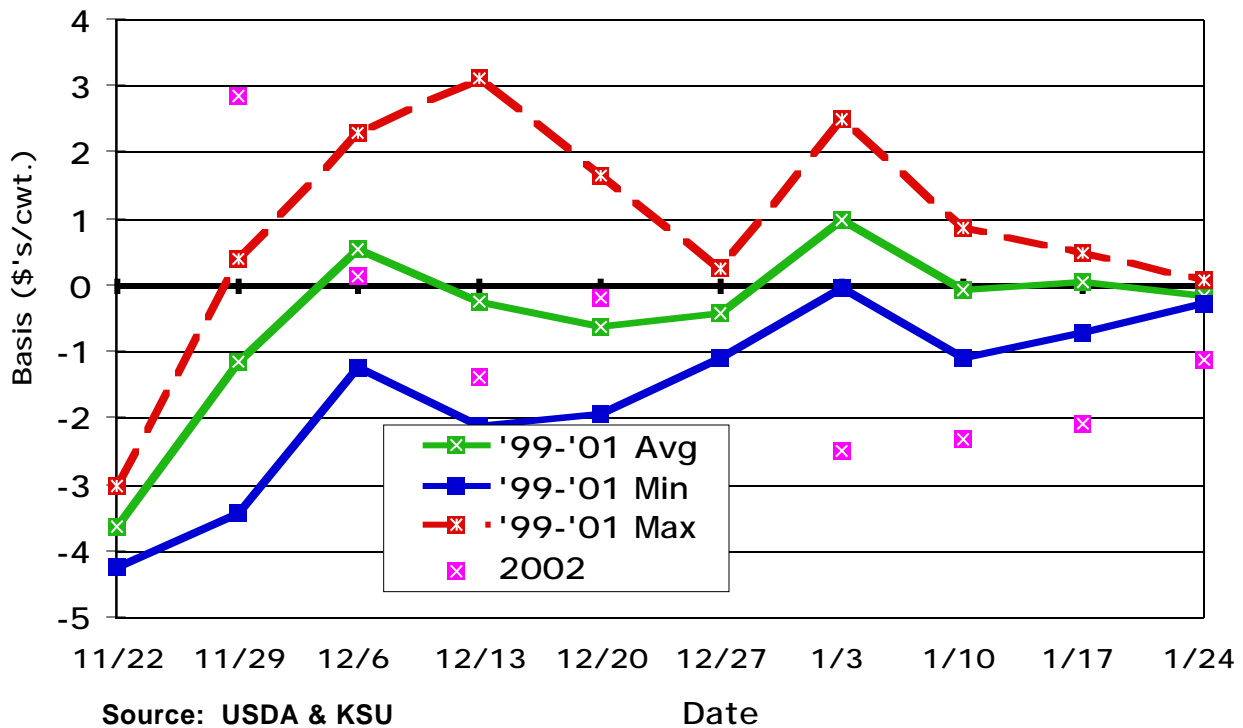

January CME Feeder Cattle Basis Dodge City 700-800 Lb. Steers