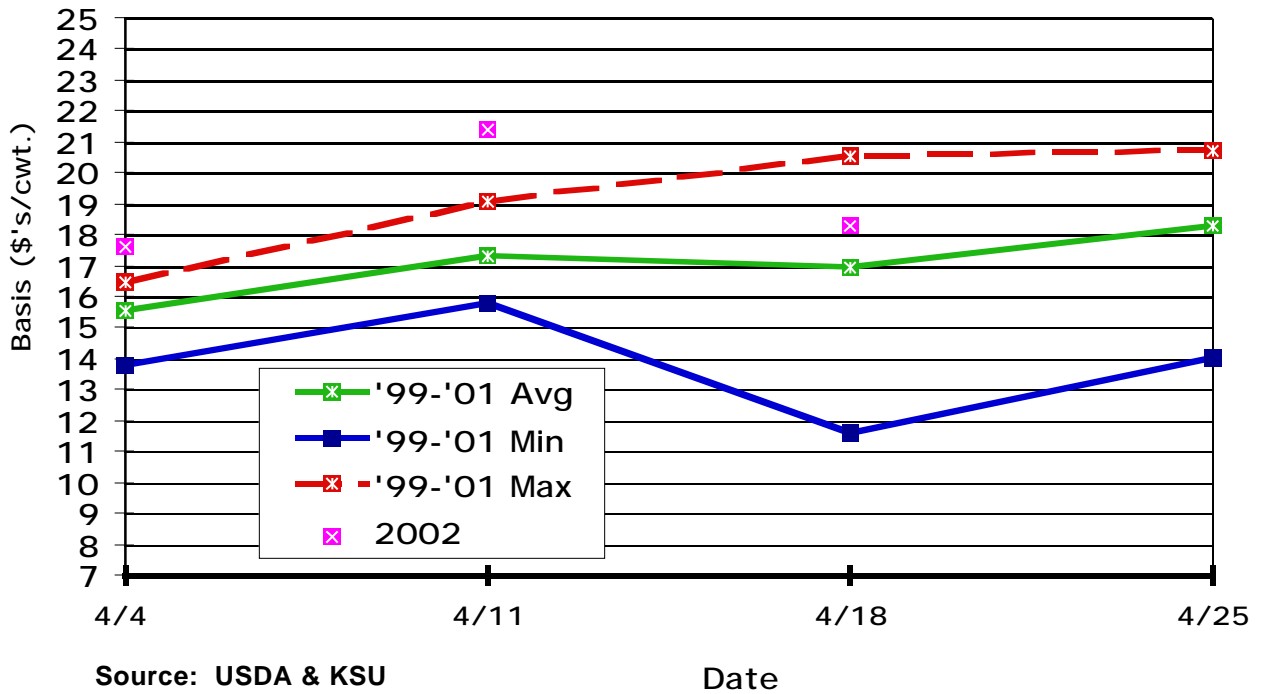

Phone: 785-532-1518

Fax: 785-532-6925

January CME Feeder Cattle Basis Dodge City 500-600 Lb. Steers

March CME Feeder Cattle Basis Dodge City 500-600 Lb. Steers

April CME Feeder Cattle Basis Dodge City 500-600 Lb. Steers