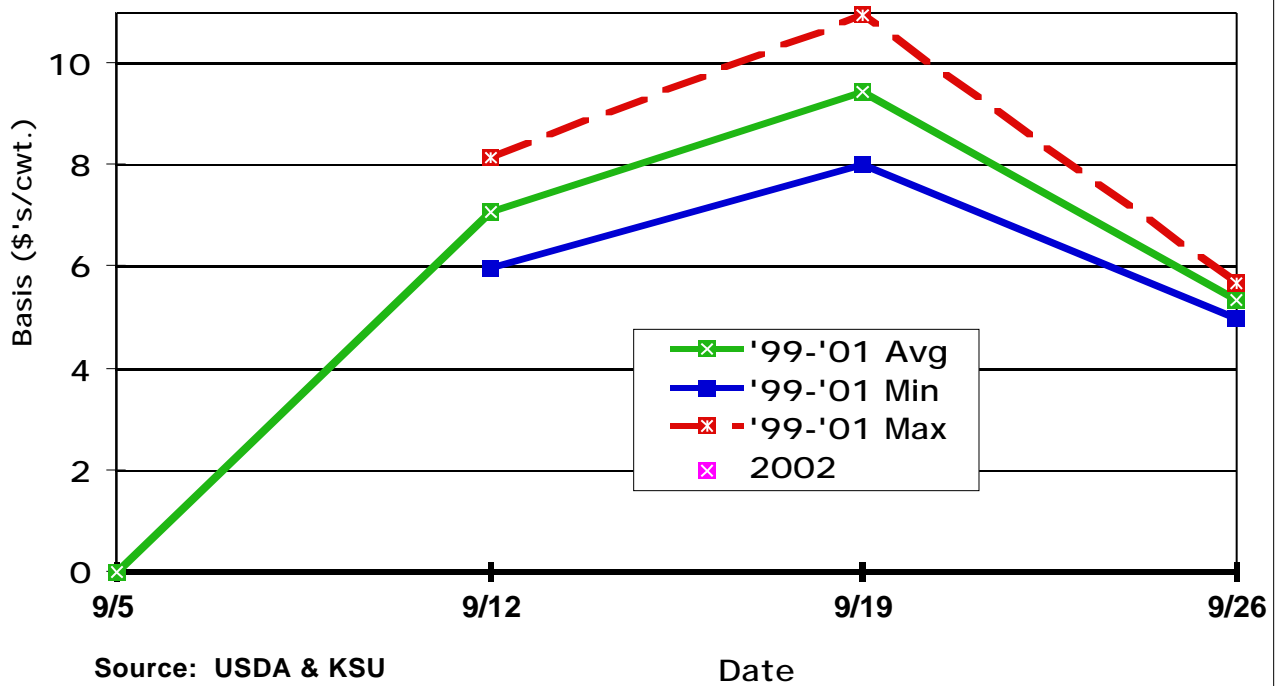

September CME Feeder Cattle Basis Dodge City 500-600 Lb. Steers