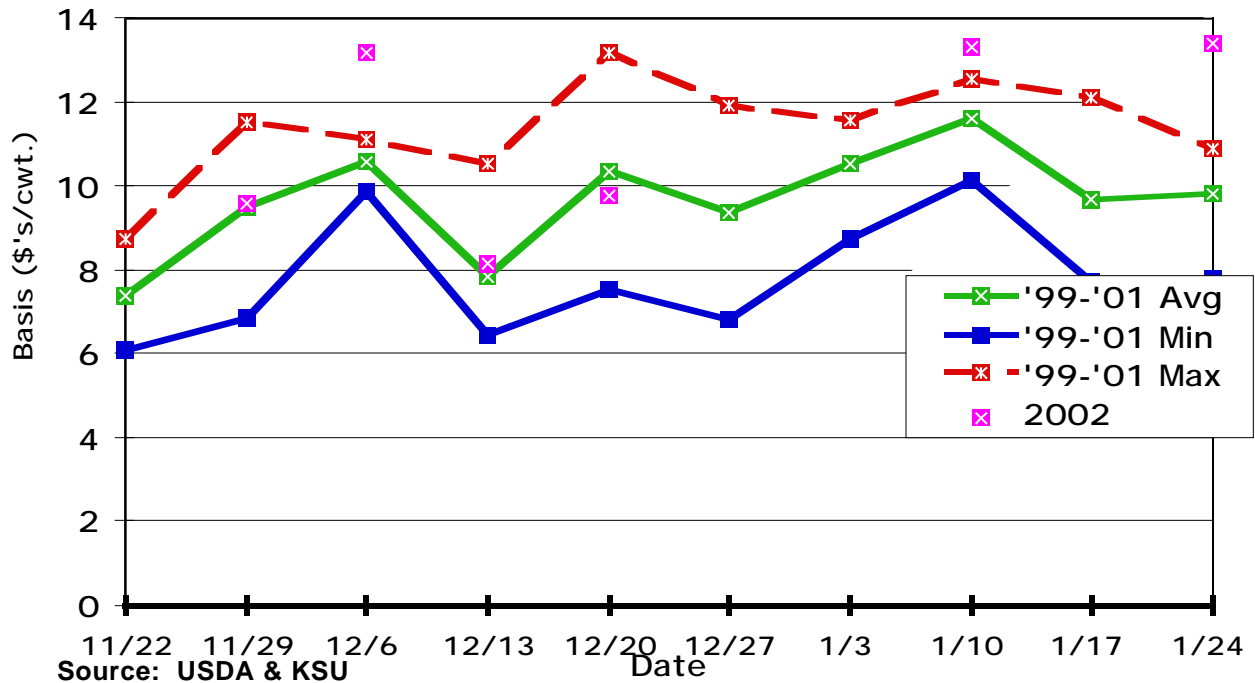

January CME Feeder Cattle Basis Dodge City 500-600 Lb. Steers