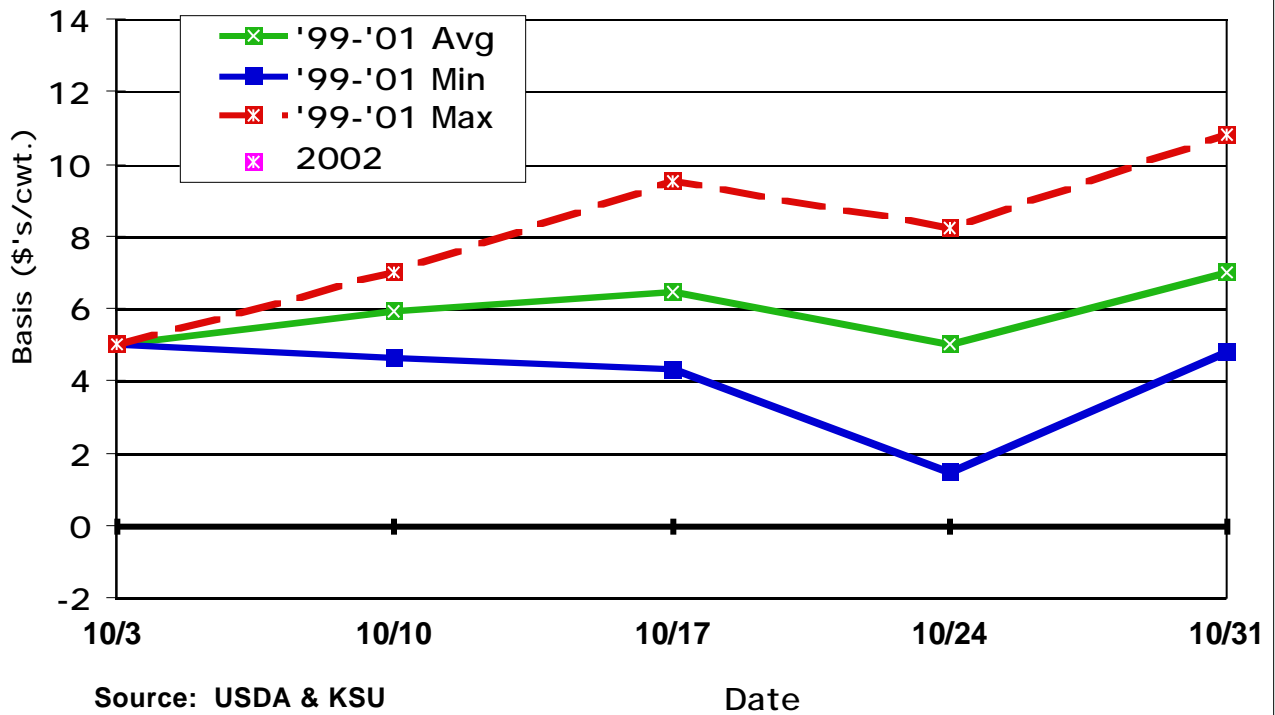

May CME Feeder Cattle Basis Dodge City 500-600 Lb. Steers

August CME Feeder Cattle Basis Dodge City 500-600 Lb. Steers

September CME Feeder Cattle Basis Dodge City 500-600 Lb. Steers

October CME Feeder Cattle Basis Dodge City 500-600 Lb. Steers