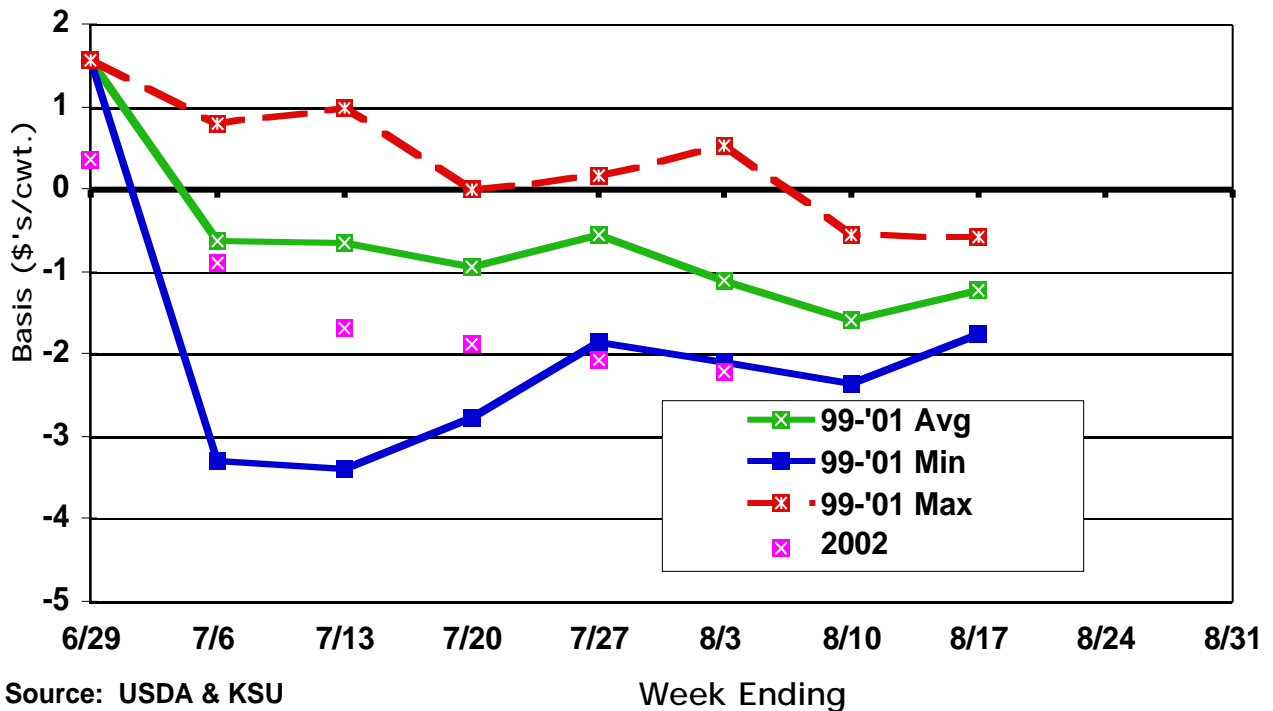

August CME Live Cattle Basis Kansas Slaughter Steers