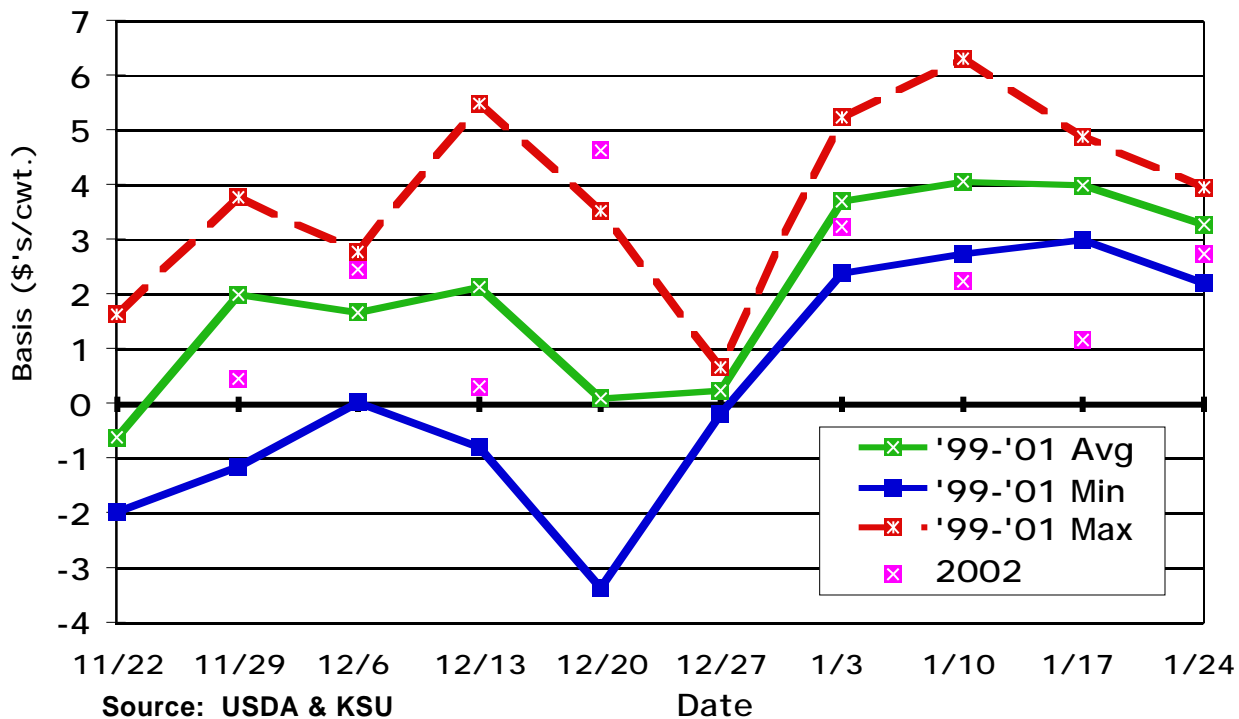

January CME Feeder Cattle Basis Dodge City 600-700 Lb. Steers