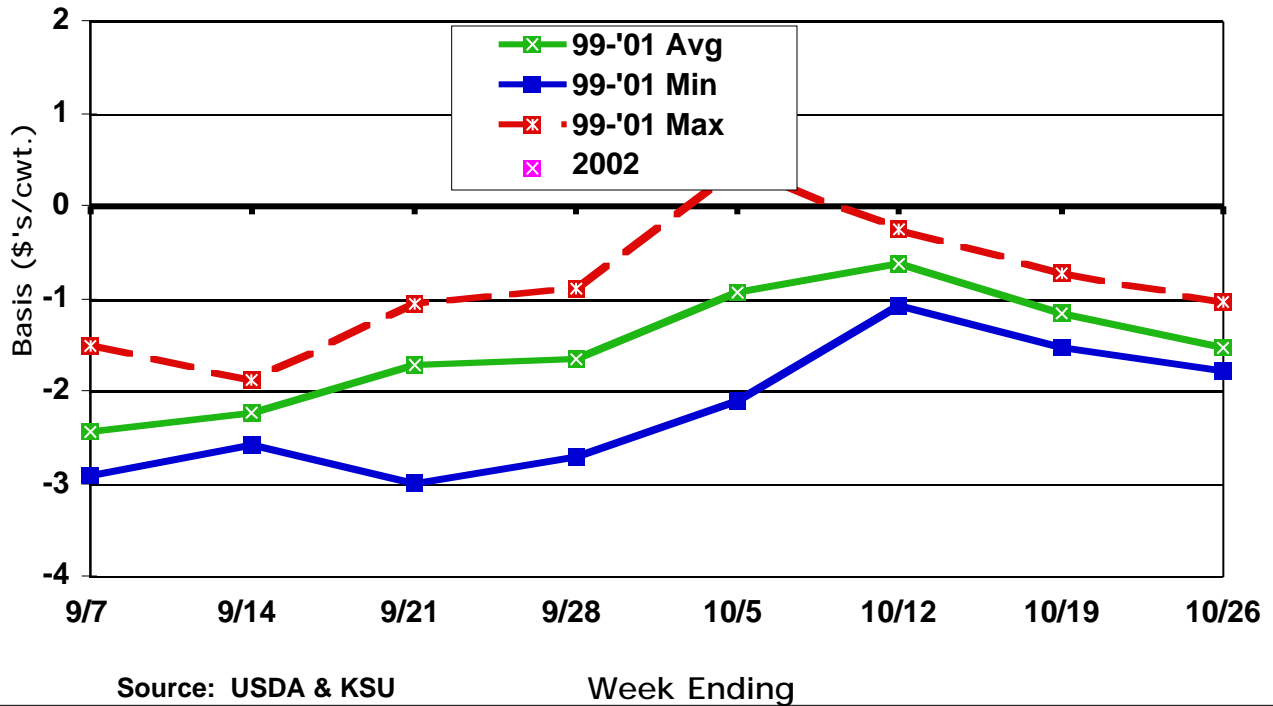

October CME Live Cattle Basis Kansas Slaughter Steers