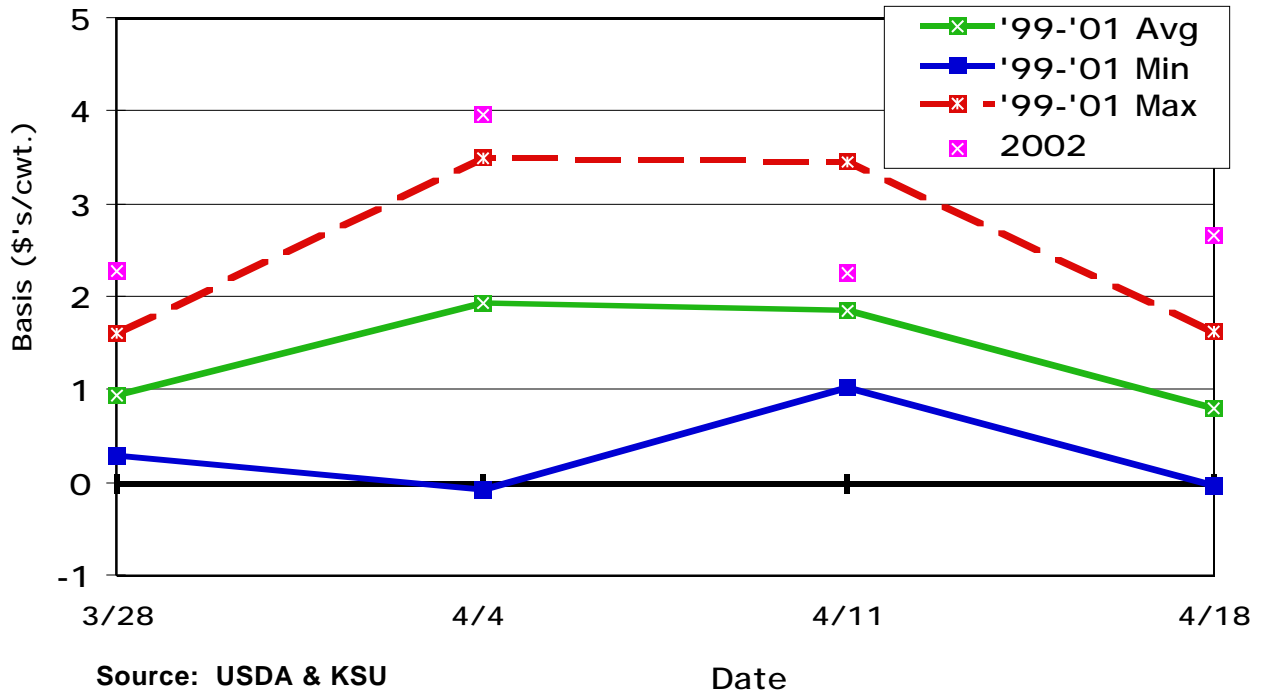

November CME Feeder Cattle Basis Dodge City 600-700 Lb. Steers

January CME Feeder Cattle Basis Dodge City 700-800 Lb. Steers

March CME Feeder Cattle Basis Dodge City 700-800 Lb. Steers

April CME Feeder Cattle Basis Dodge City 700-800 Lb. Steers