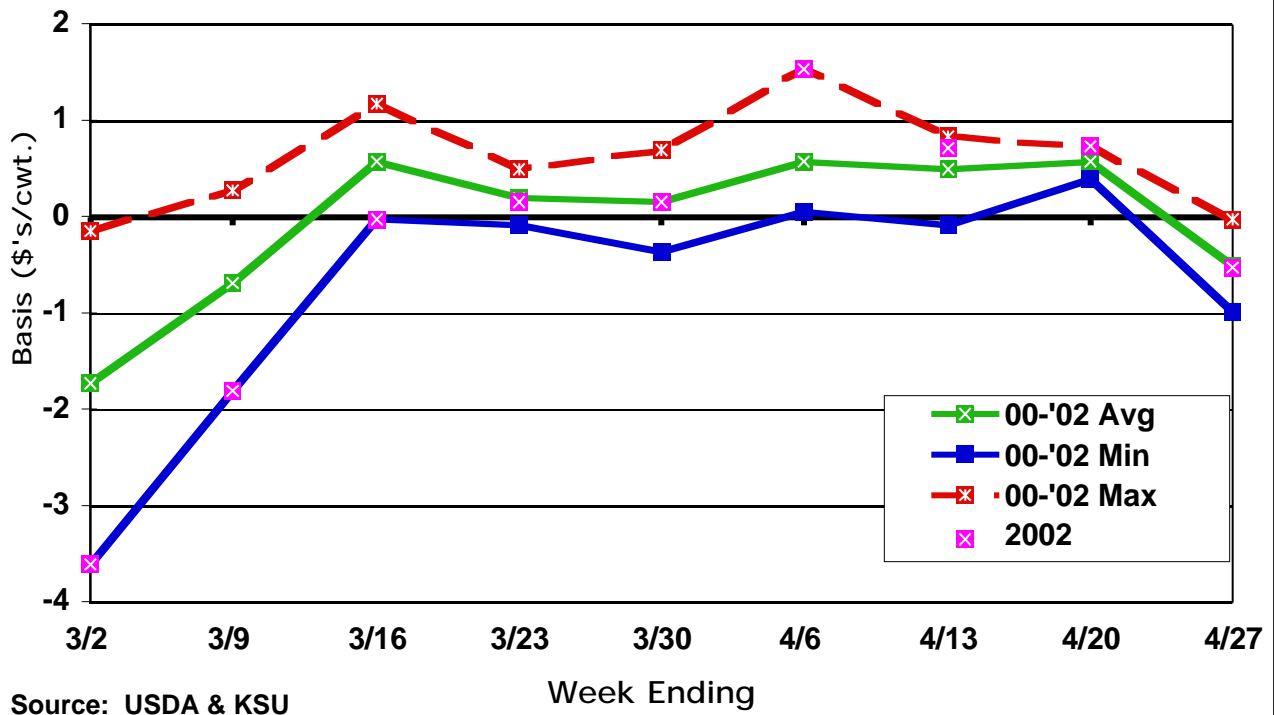

October CME Feeder Cattle Basis Dodge City 700-800 Lb. Steers

November CME Feeder Cattle Basis Dodge City 700-800 Lb. Steers

February CME Live Cattle Basis Kansas Slaughter Steers

April CME Live Cattle Basis Kansas Slaughter Steers