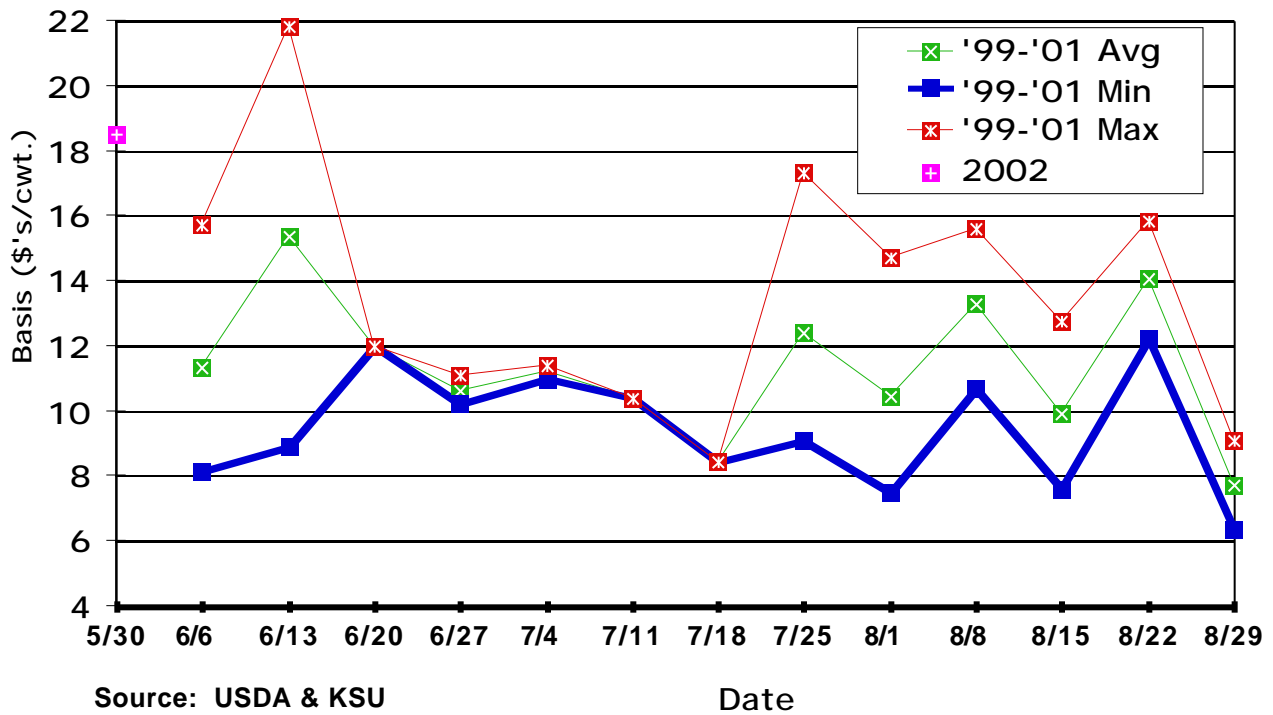

August CME Feeder Cattle Basis Dodge City 500-600 Lb. Steers