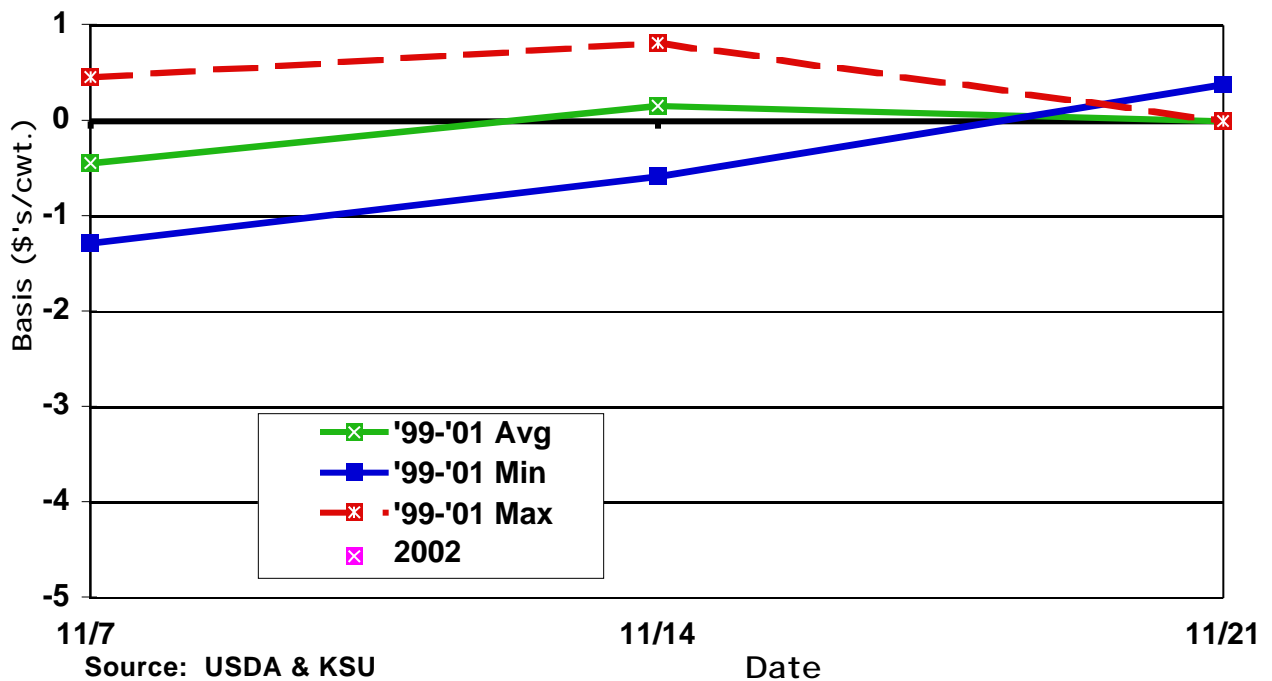

November CME Feeder Cattle Basis Dodge City 700-800 Lb. Steers