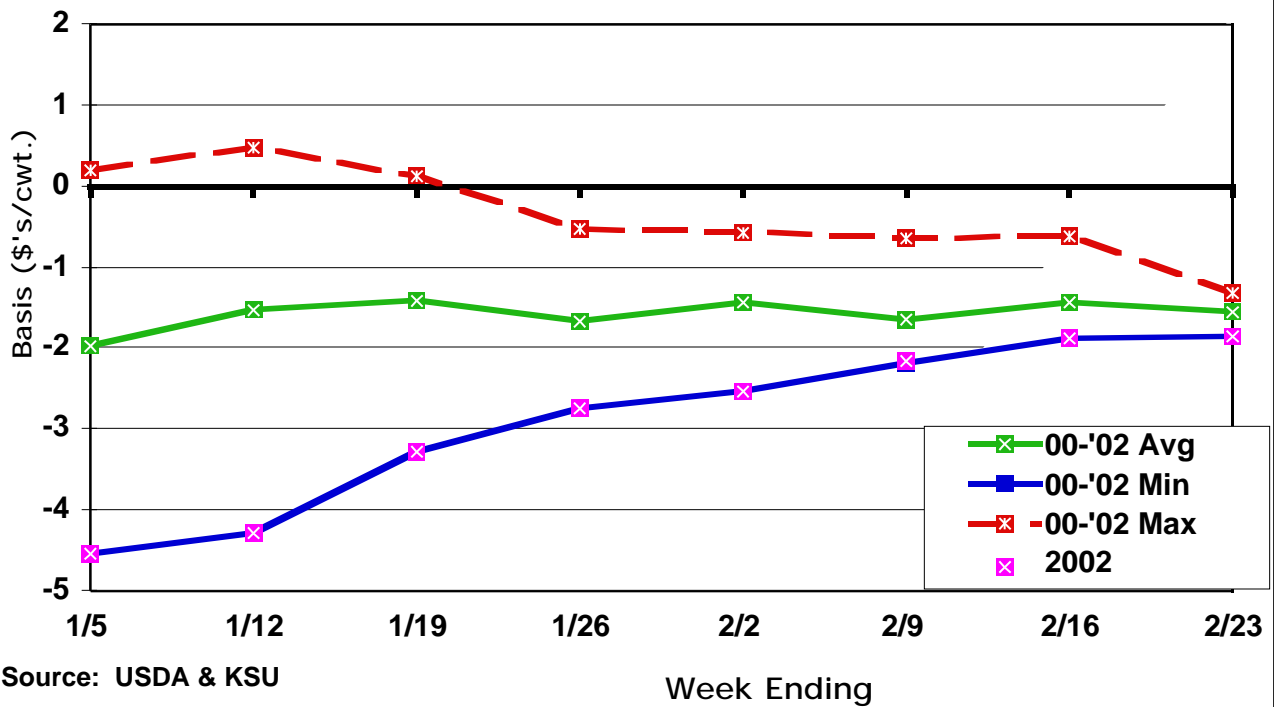

February CME Live Cattle Basis Kansas Slaughter Steers