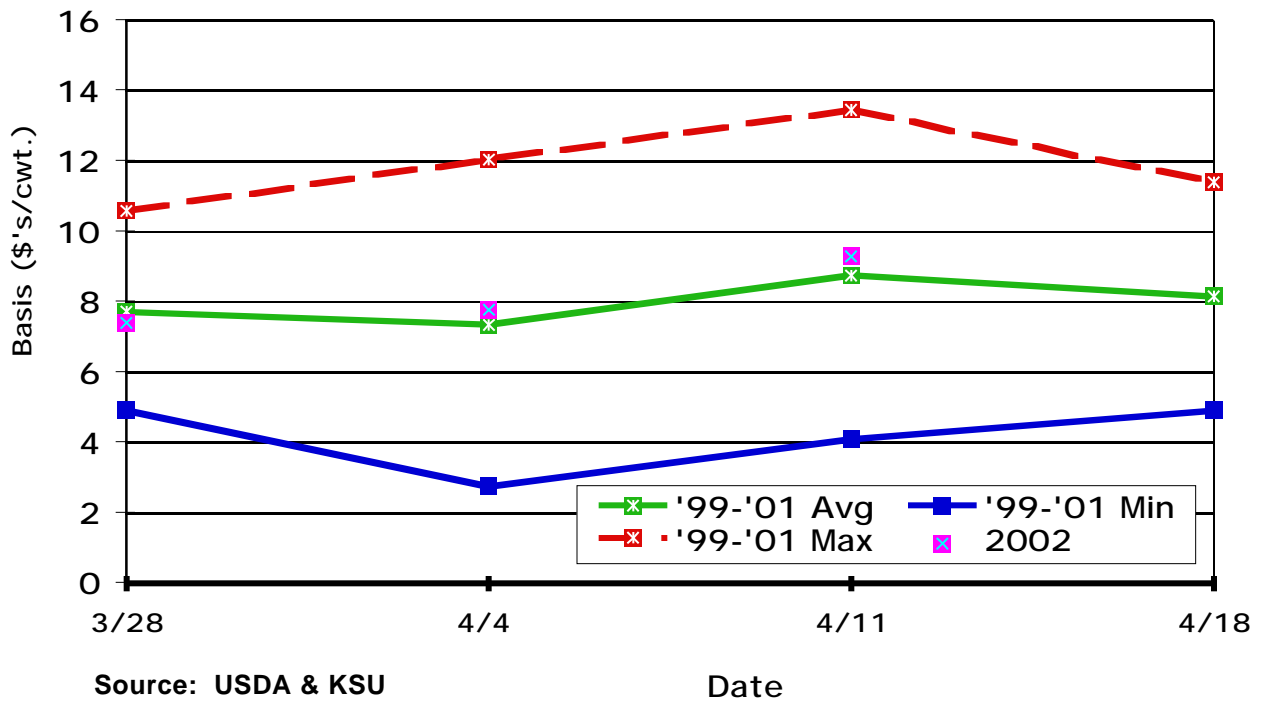

November CME Feeder Cattle Basis Dodge City 500-600 Lb. Steers

January CME Feeder Cattle Basis Dodge City 600-700 Lb. Steers

March CME Feeder Cattle Basis Dodge City 600-700 Lb. Steers

April CME Feeder Cattle Basis Dodge City 600-700 Lb. Steers