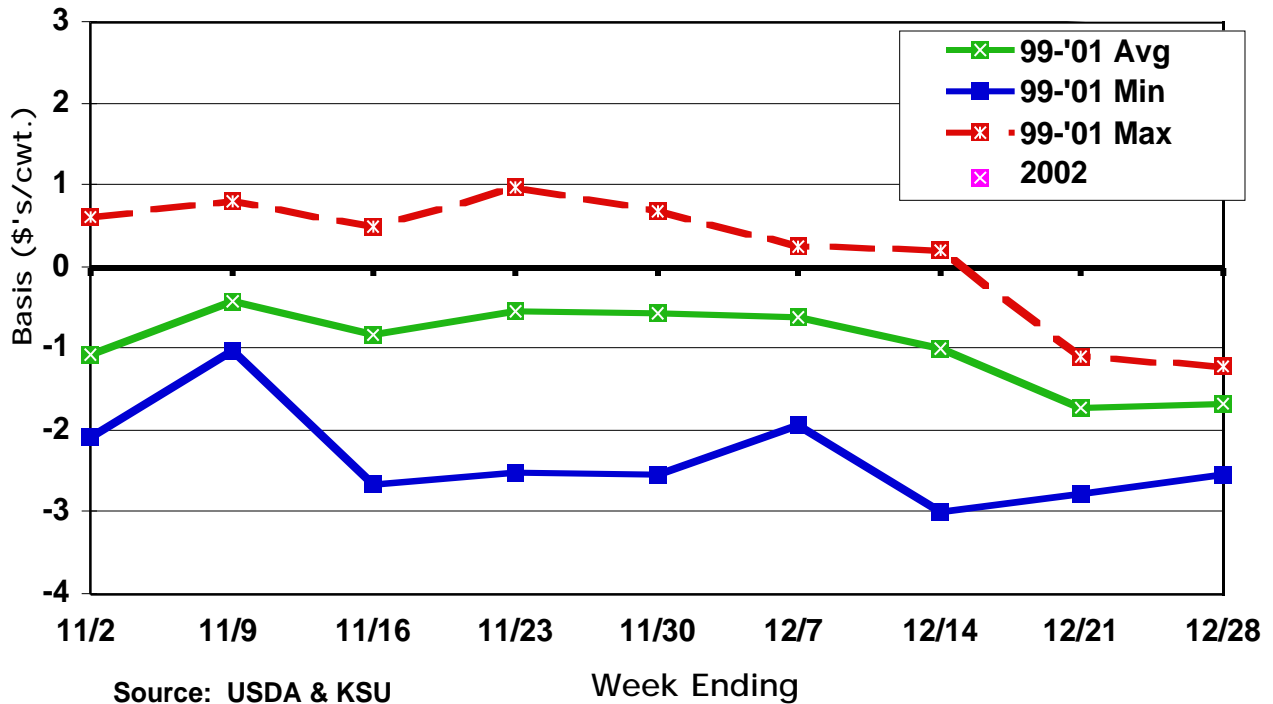

June CME Live Cattle Basis Kansas Slaughter Steers

August CME Live Cattle Basis Kansas Slaughter Steers

October CME Live Cattle Basis Kansas Slaughter Steers

December CME Live Cattle Basis Kansas Slaughter Steers

February CME Live Cattle Basis Kansas Slaughter Steers

April CME Live Cattle Basis Kansas Slaughter Steers

June CME Live Cattle Basis Kansas Slaughter Steers

August CME Live Cattle Basis Kansas Slaughter Steers