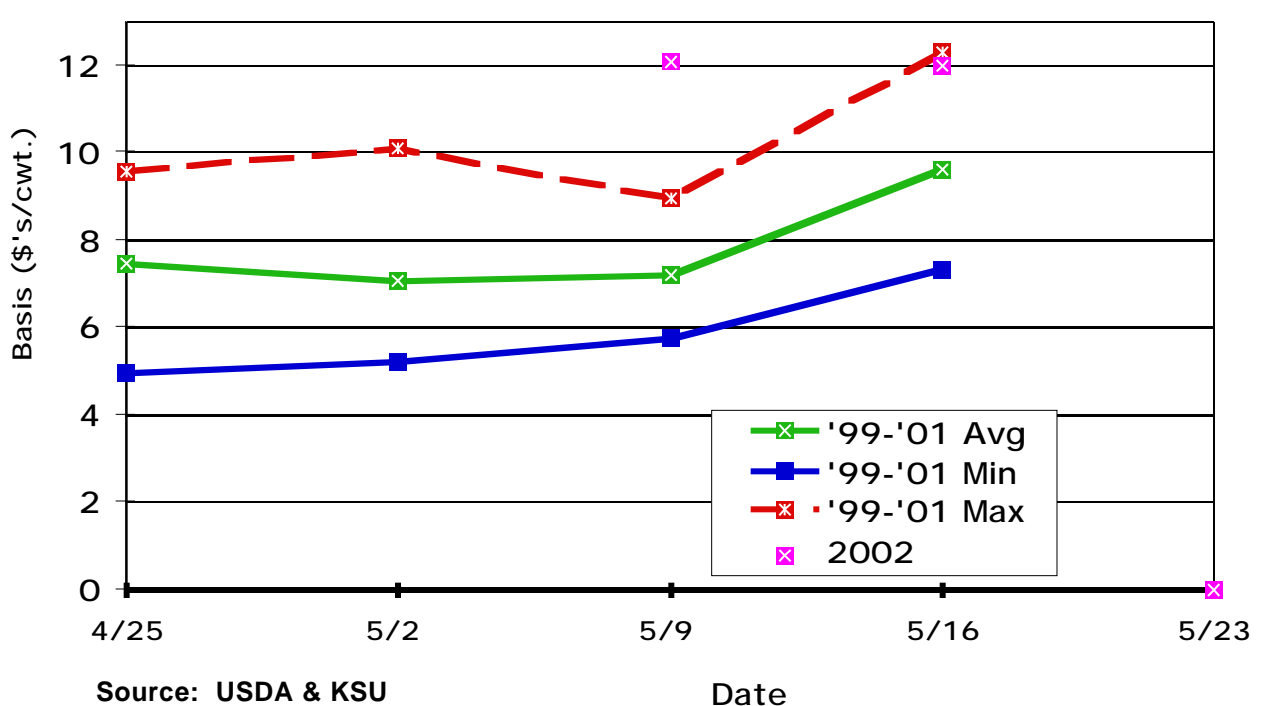

May CME Feeder Cattle Basis Dodge City 600-700 Lb. Steers