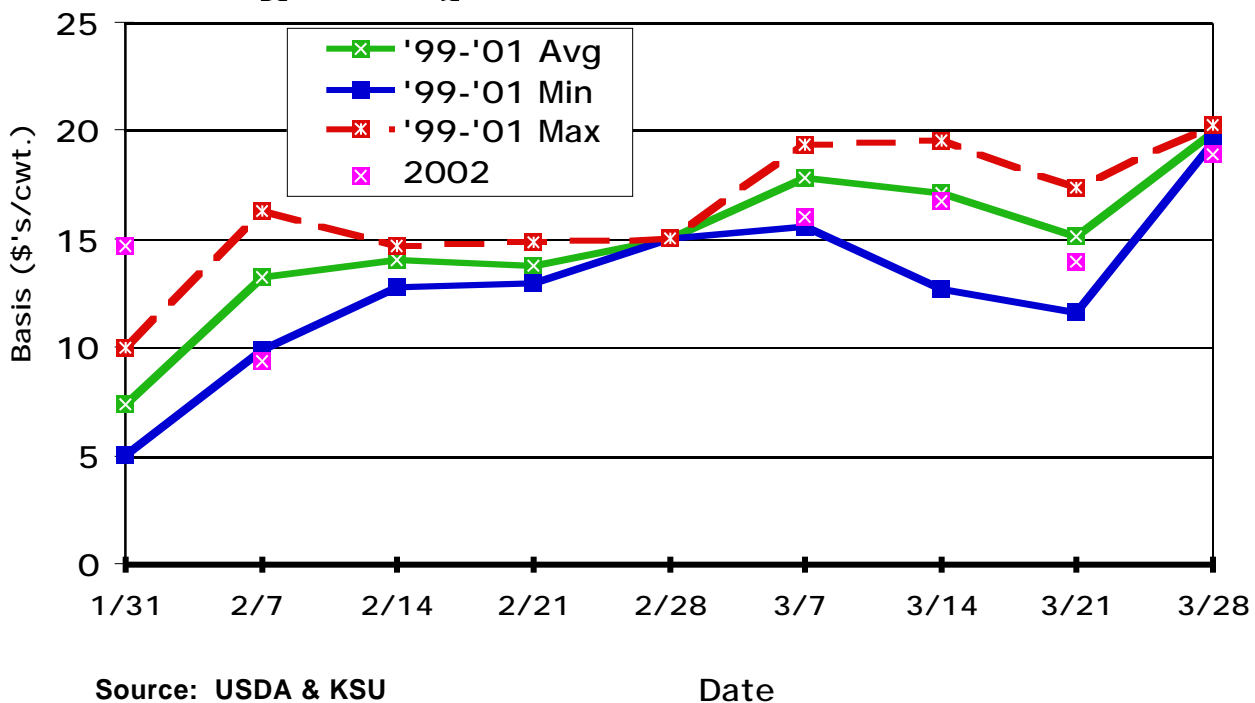

March CME Feeder Cattle Basis Dodge City 500-600 Lb. Steers