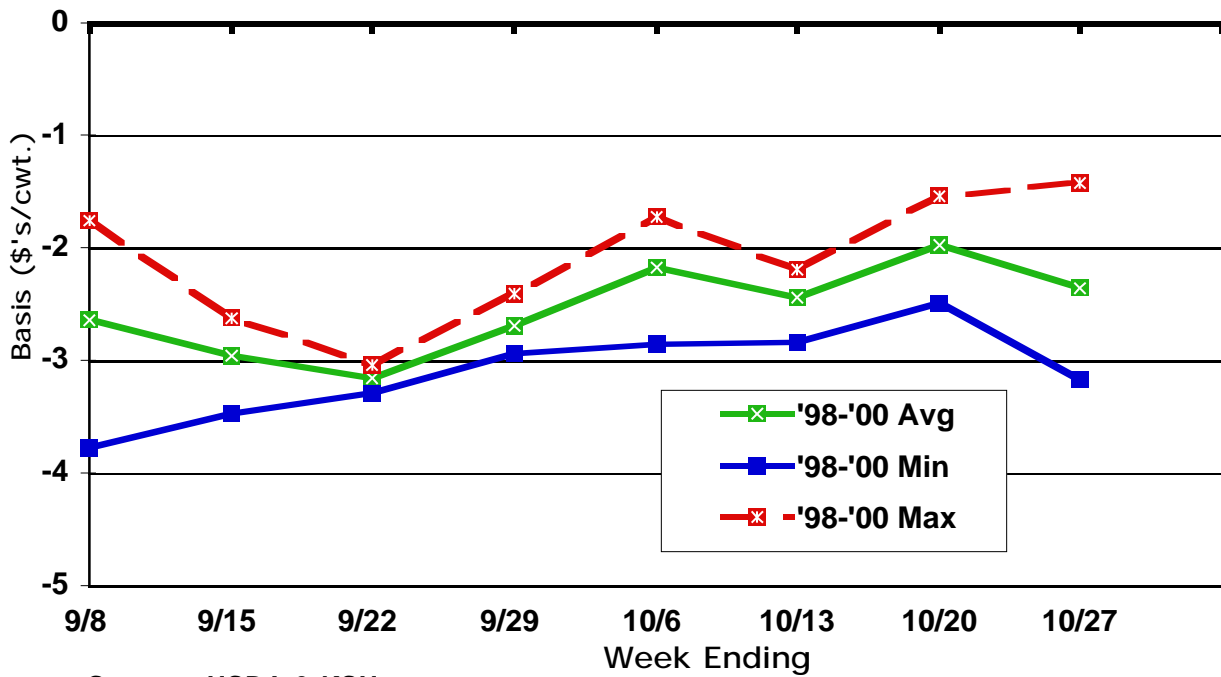

October CME Live Cattle Basis Kansas Slaughter Steers