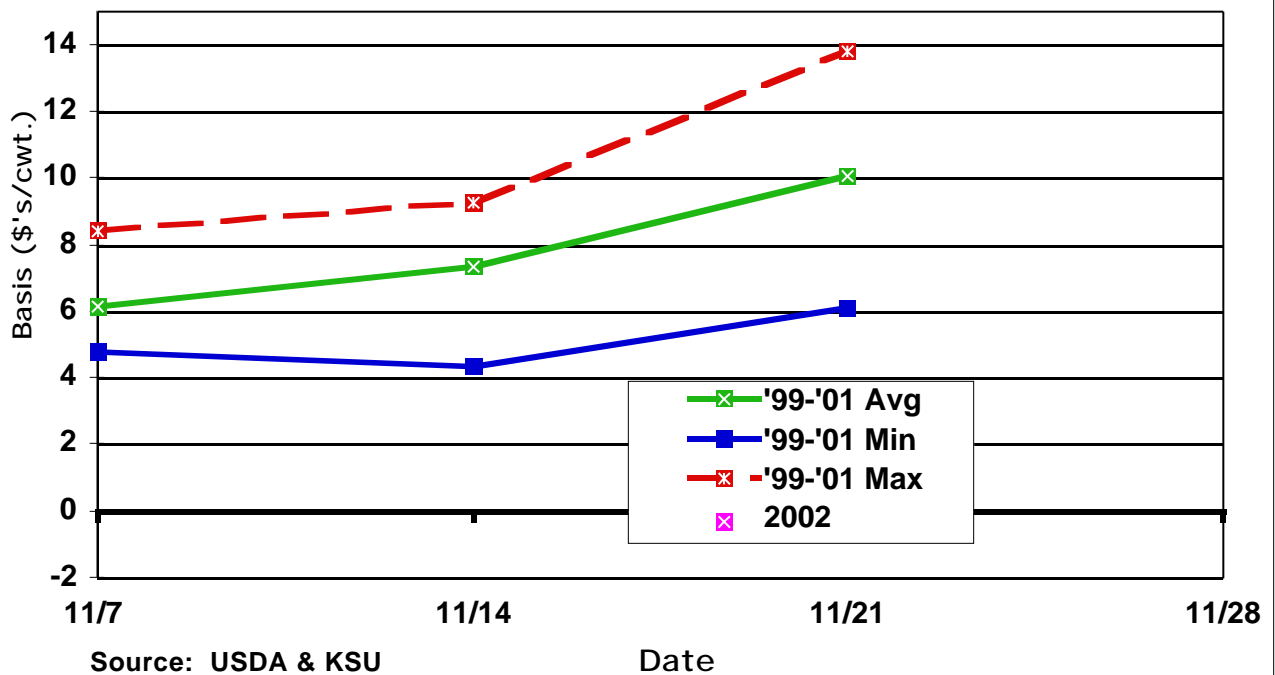

November CME Feeder Cattle Basis Dodge City 500-600 Lb. Steers