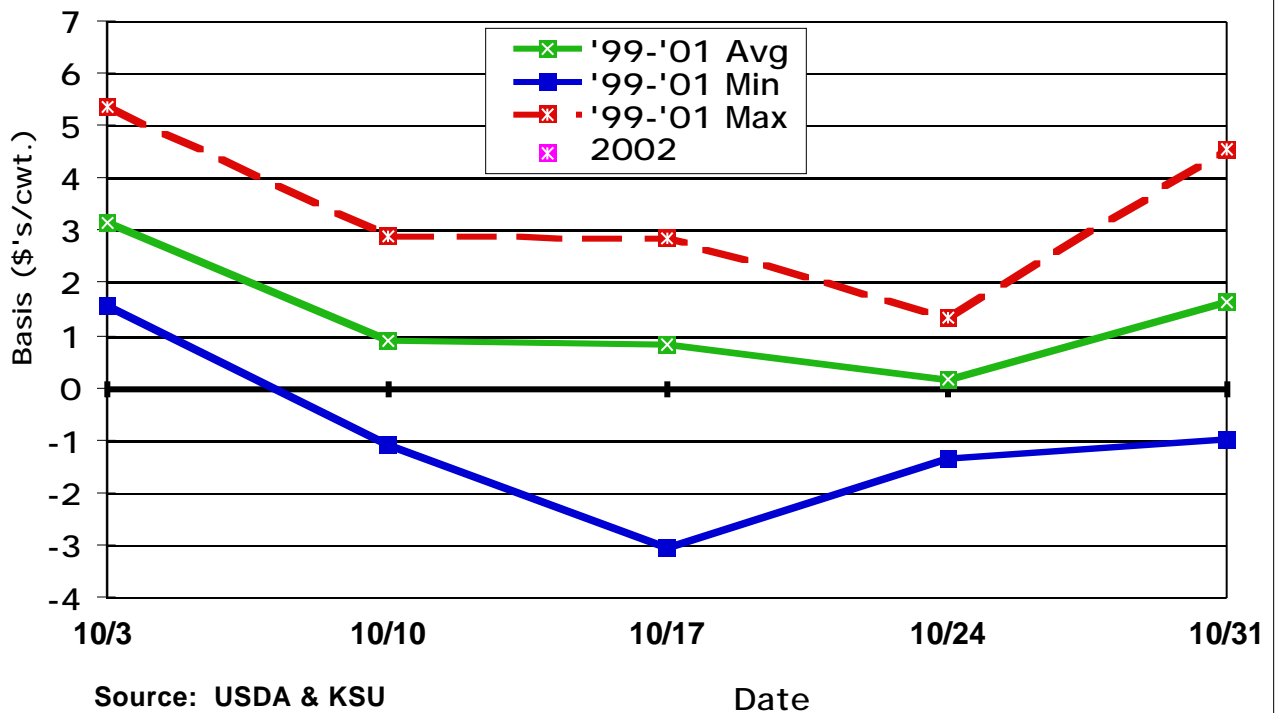

May CME Feeder Cattle Basis Dodge City 600-700 Lb. Steers

August CME Feeder Cattle Basis Dodge City 600-700 Lb. Steers

September CME Feeder Cattle Basis Dodge City 600-700 Lb. Steers

October CME Feeder Cattle Basis Dodge City 600-700 Lb. Steers