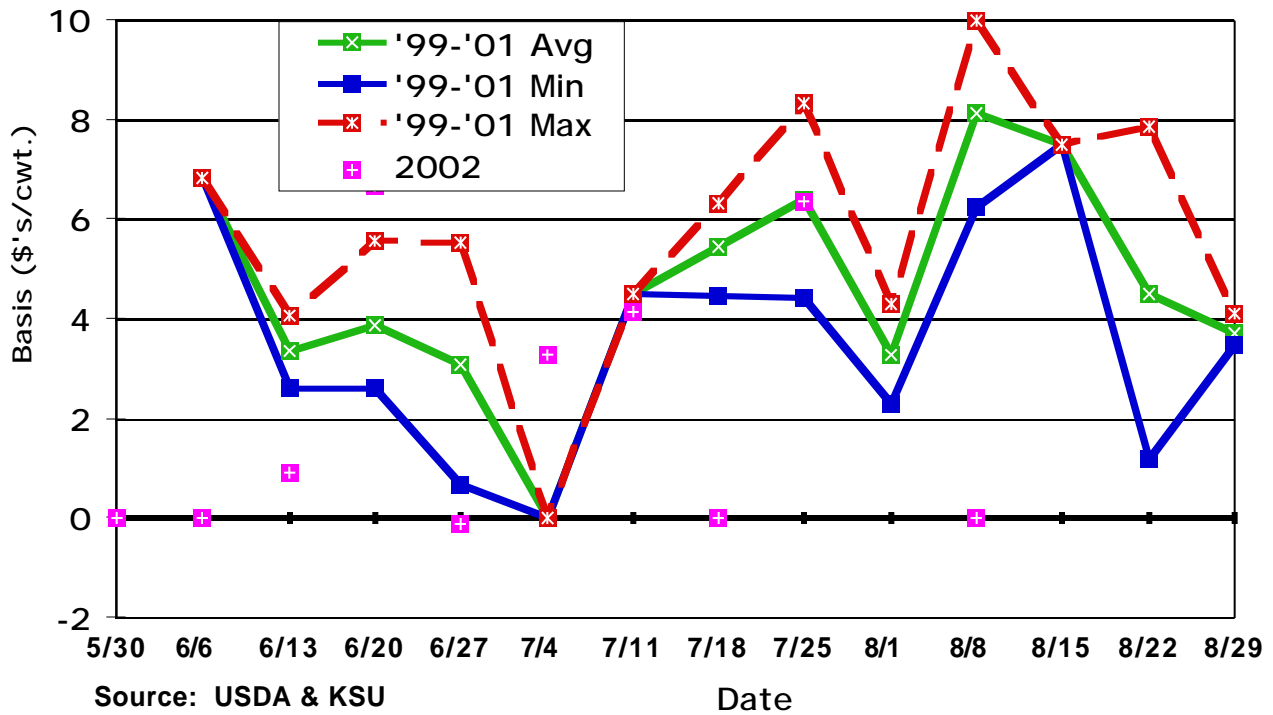

August CME Feeder Cattle Basis Dodge City 600-700 Lb. Steers