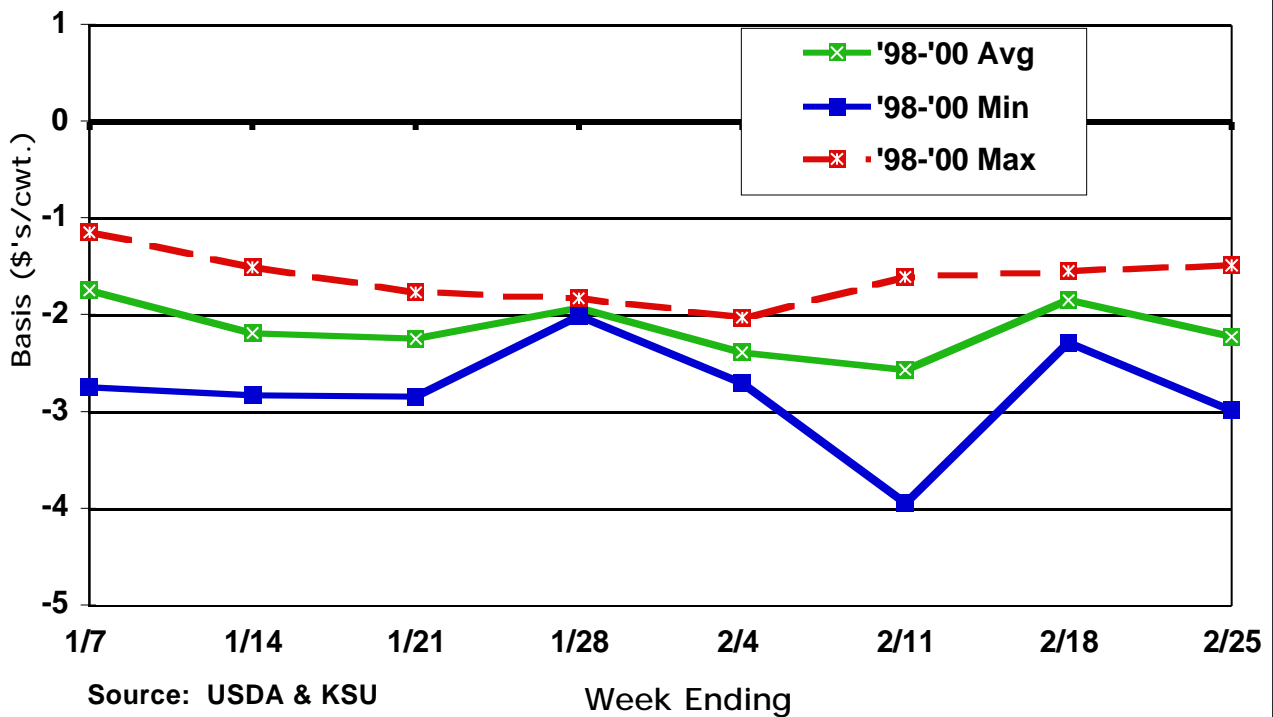

February CME Live Cattle Basis Kansas Slaughter Steers