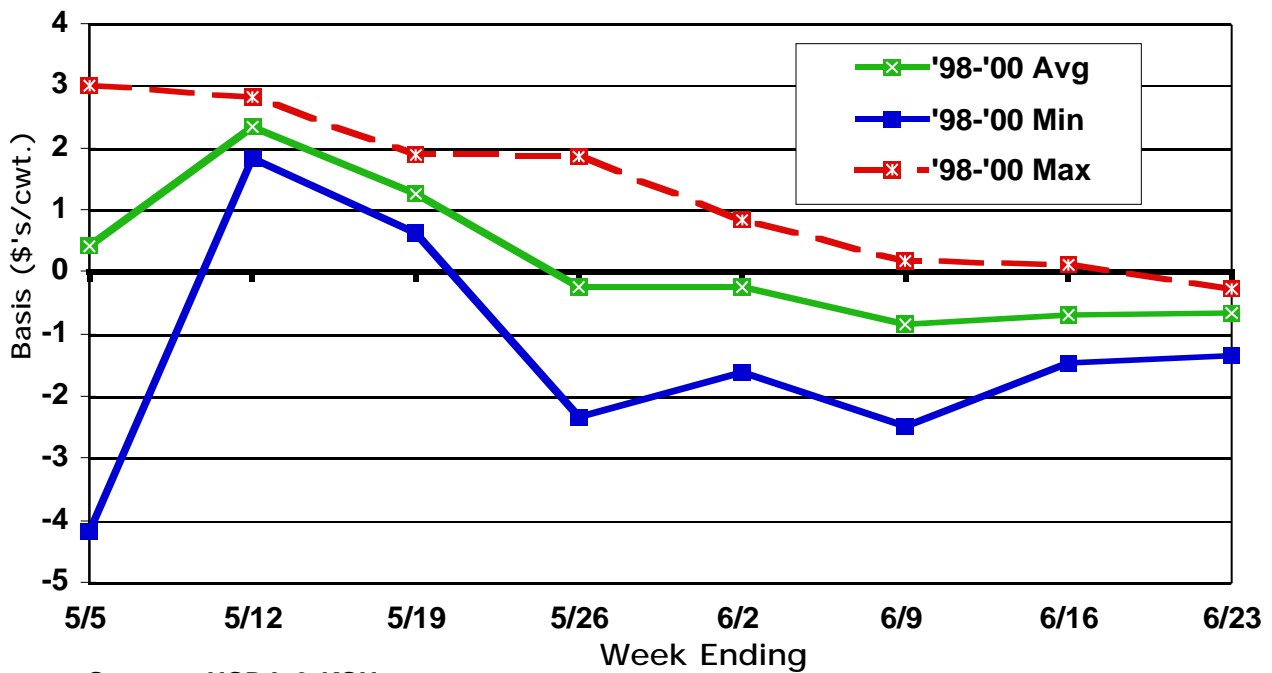

June CME Live Cattle Basis Kansas Slaughter Steers