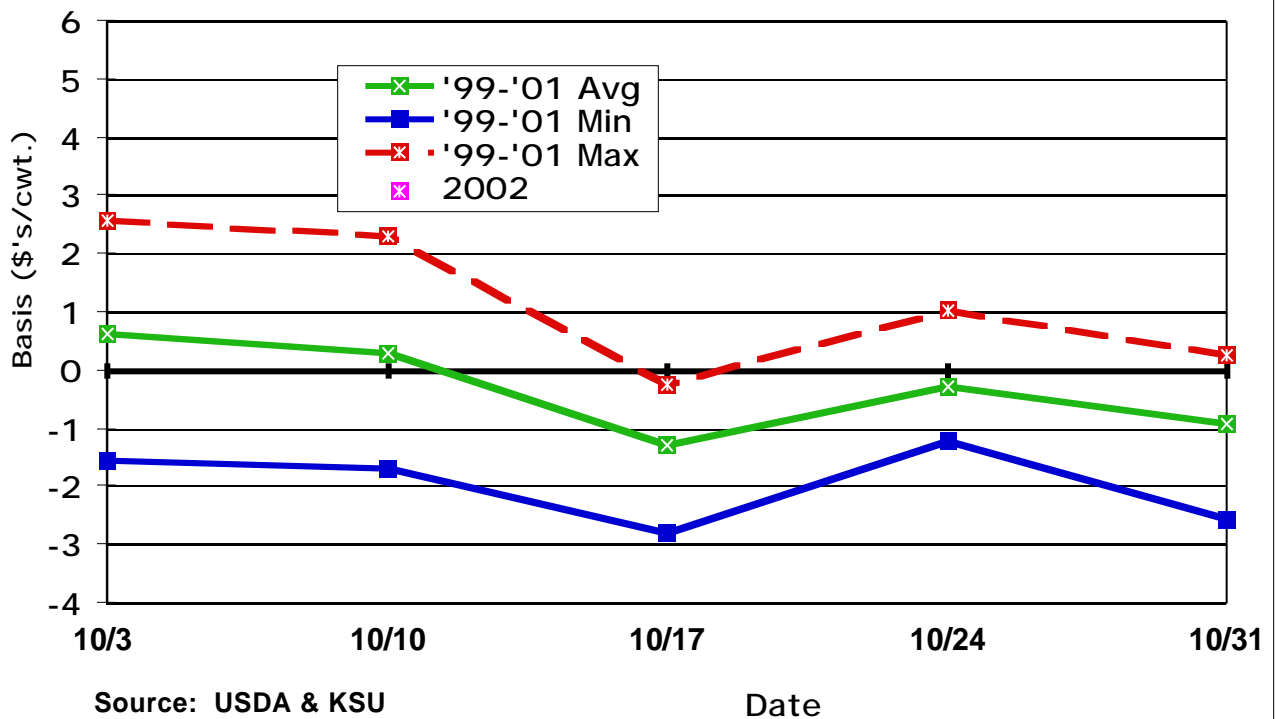

October CME Feeder Cattle Basis Dodge City 700-800 Lb. Steers