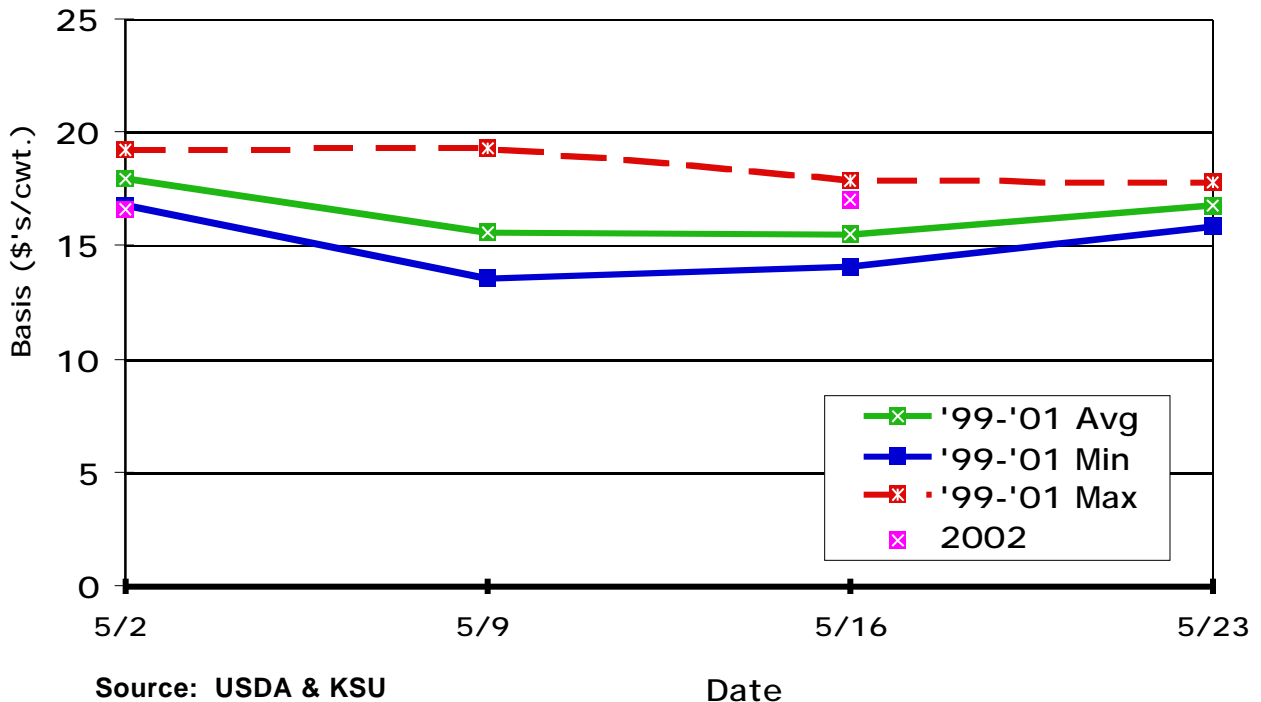

May CME Feeder Cattle Basis Dodge City 500-600 Lb. Steers

August CME Feeder Cattle Basis Dodge City 500-600 Lb. Steers

September CME Feeder Cattle Basis Dodge City 500-600 Lb. Steers

October CME Feeder Cattle Basis Dodge City 500-600 Lb. Steers