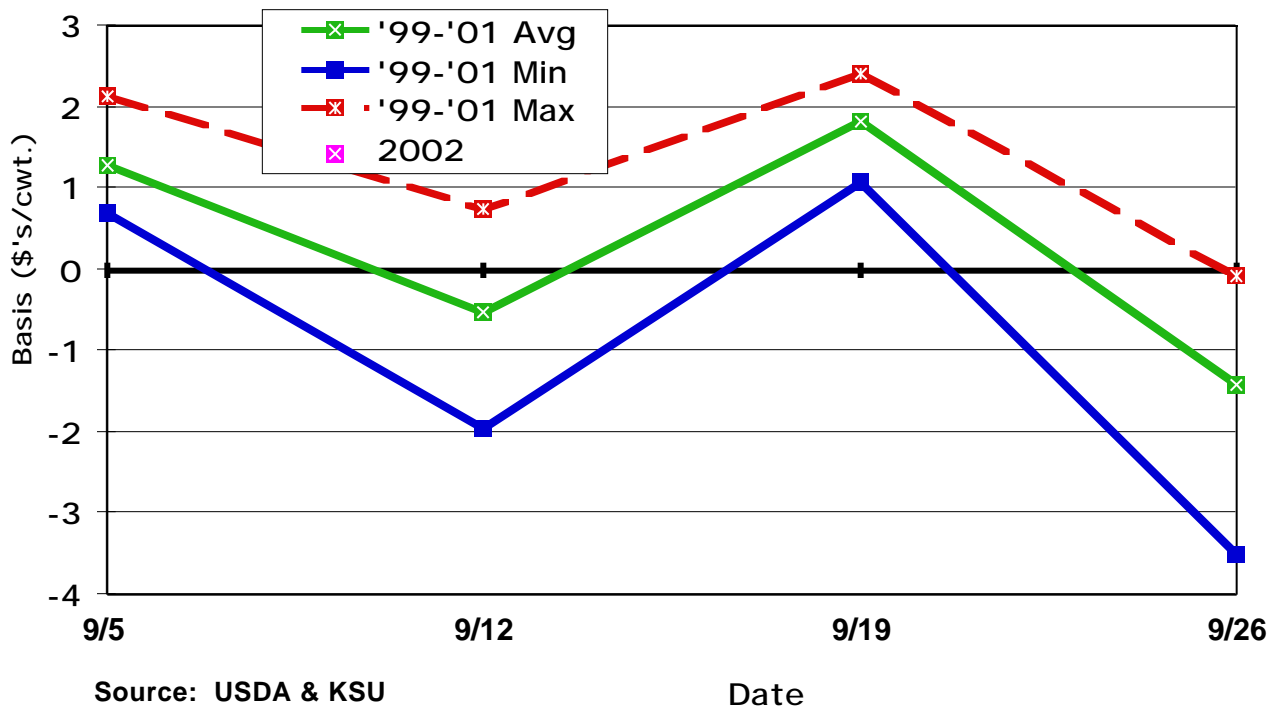

May CME Feeder Cattle Basis Dodge City 700-800 Lb. Steers

August CME Feeder Cattle Basis Dodge City 700-800 Lb. Steers

Source: USDA & KSU

September CME Feeder Cattle Basis Dodge City 700-800 Lb. Steers

Source: USDA & KSU