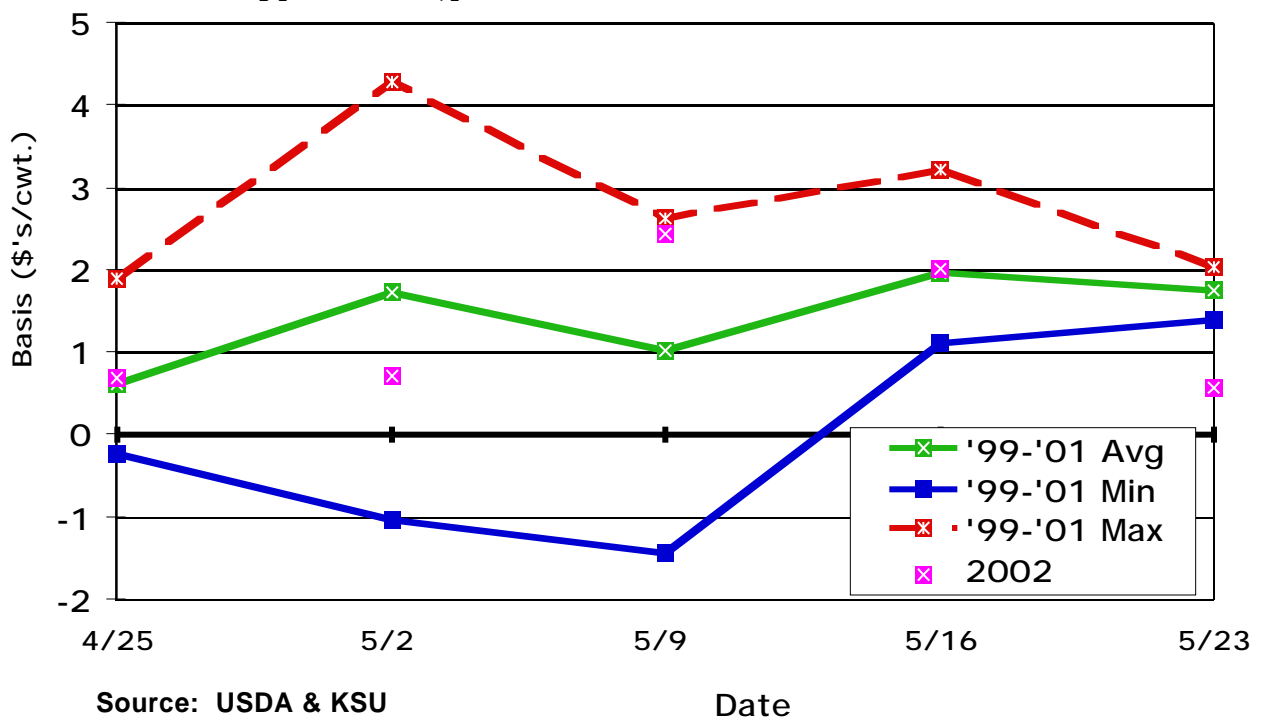

May CME Feeder Cattle Basis Dodge City 700-800 Lb. Steers