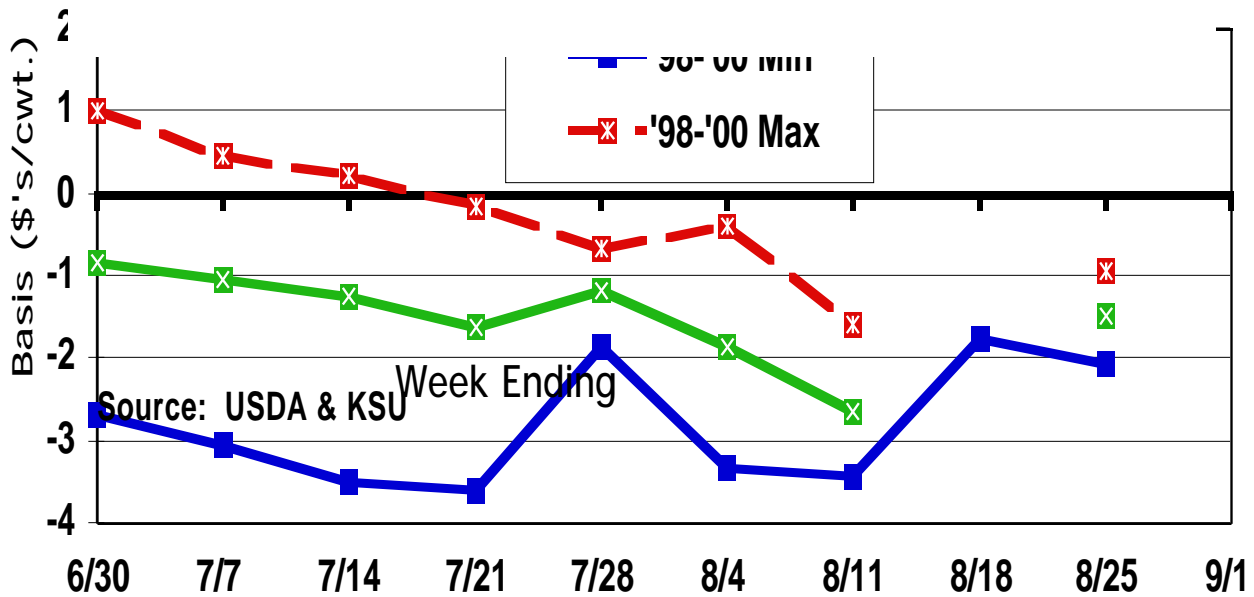

February CME Live Cattle Basis Kansas Slaughter Steers

April CME Live Cattle Basis Kansas Slaughter Steers

June CME Live Cattle Basis Kansas Slaughter Steers

August CME Live Cattle Basis Kansas Slaughter Steers