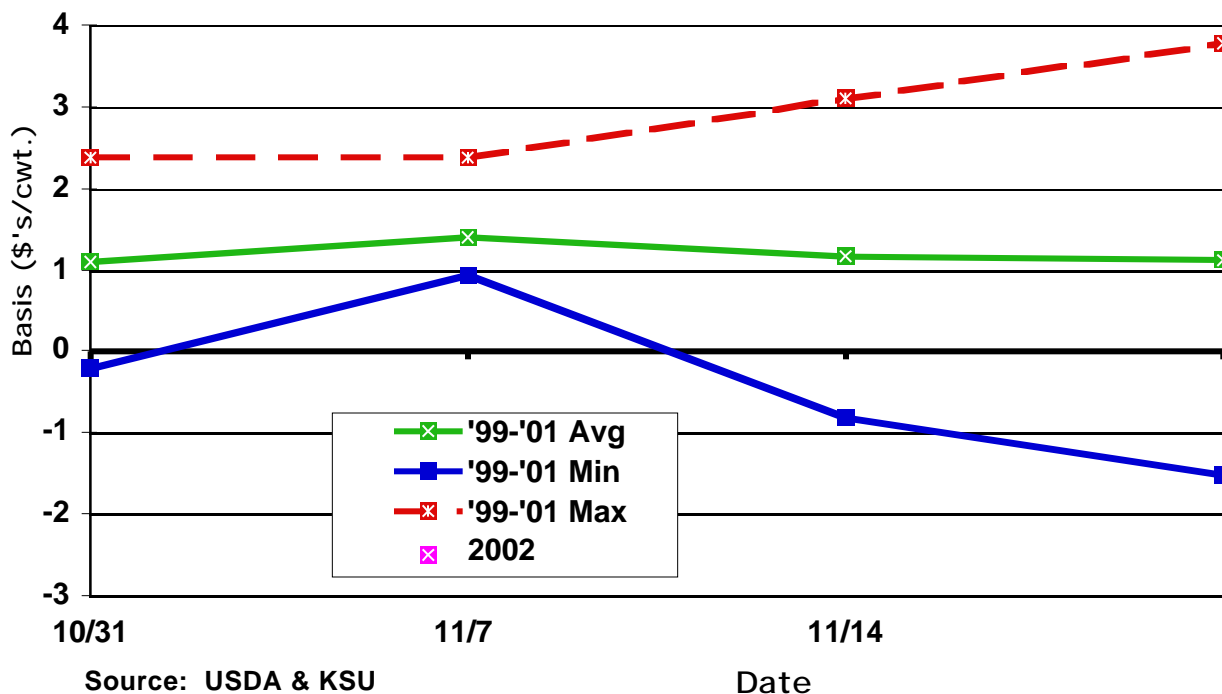

November CME Feeder Cattle Basis Dodge City 600-700 Lb. Steers