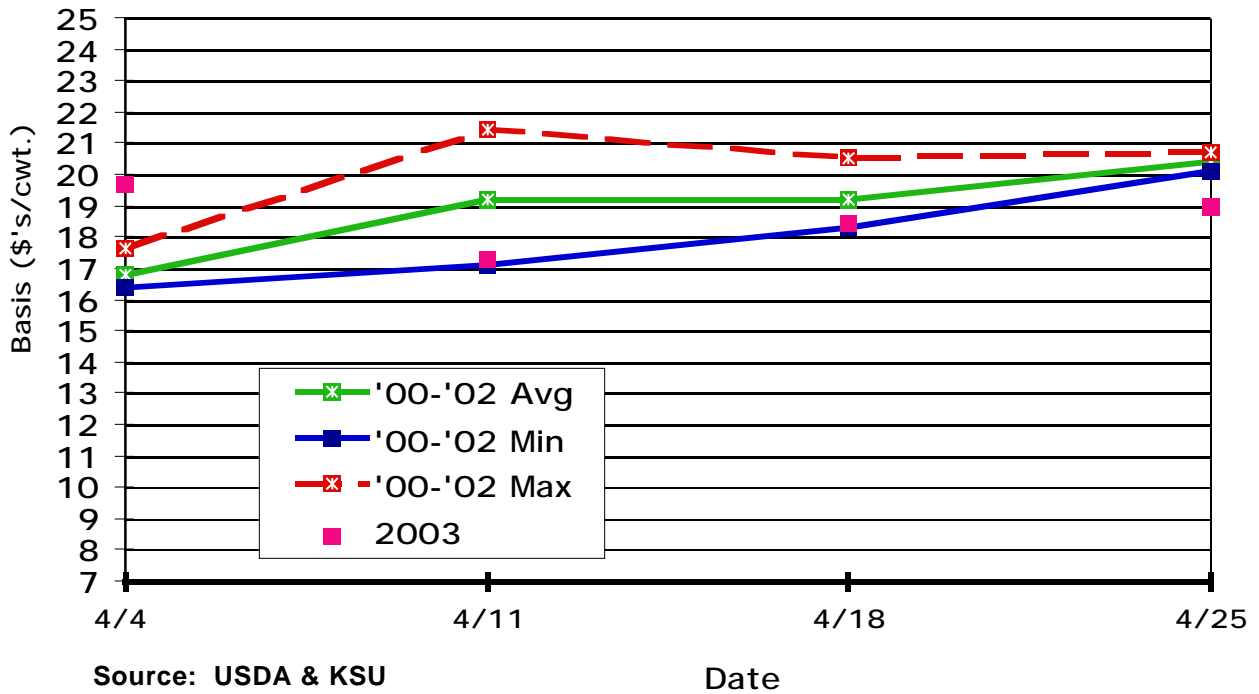

April CME Feeder Cattle Basis Dodge City 500-600 Lb. Steers