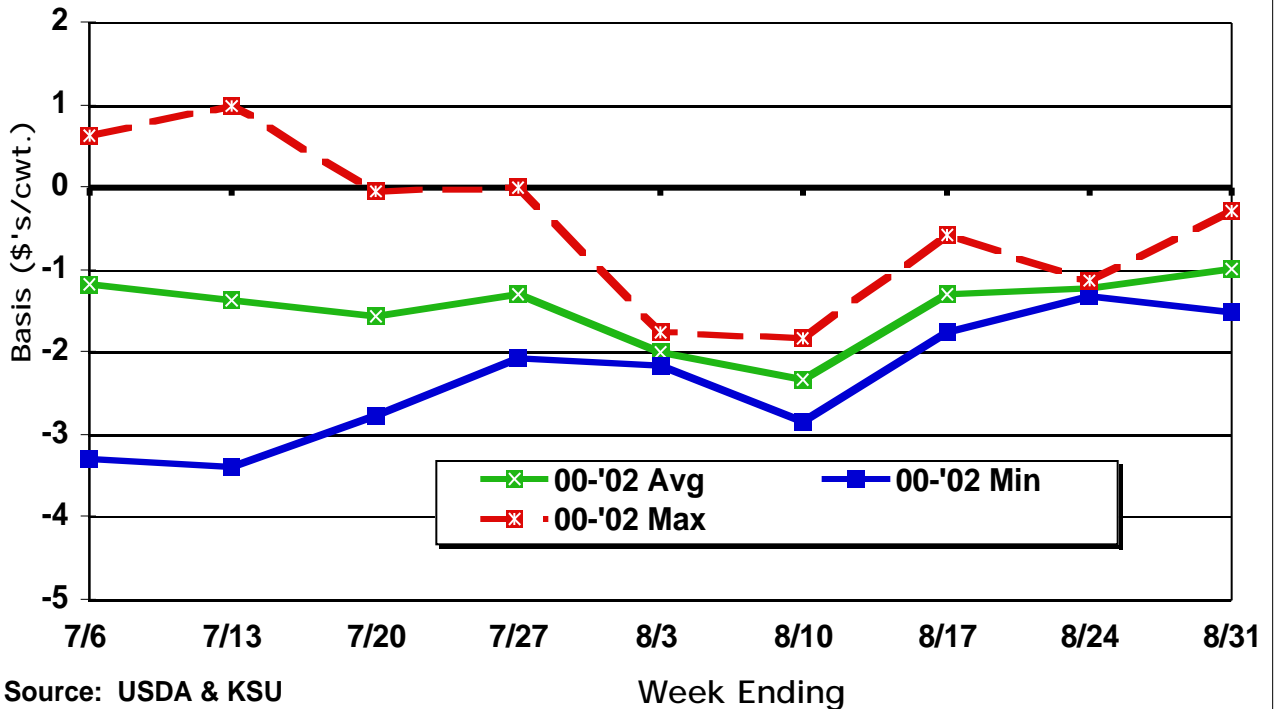

August CME Live Cattle Basis Kansas Slaughter Steers