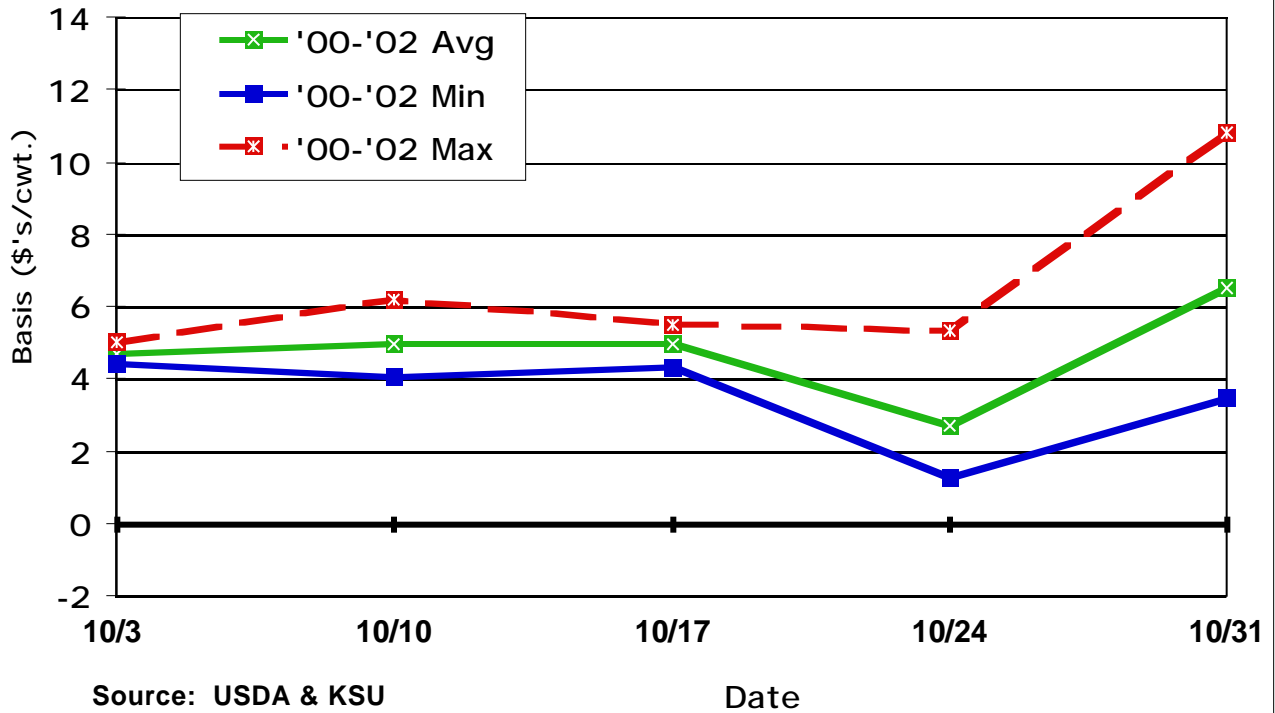

October CME Feeder Cattle Basis Dodge City 500-600 Lb. Steers