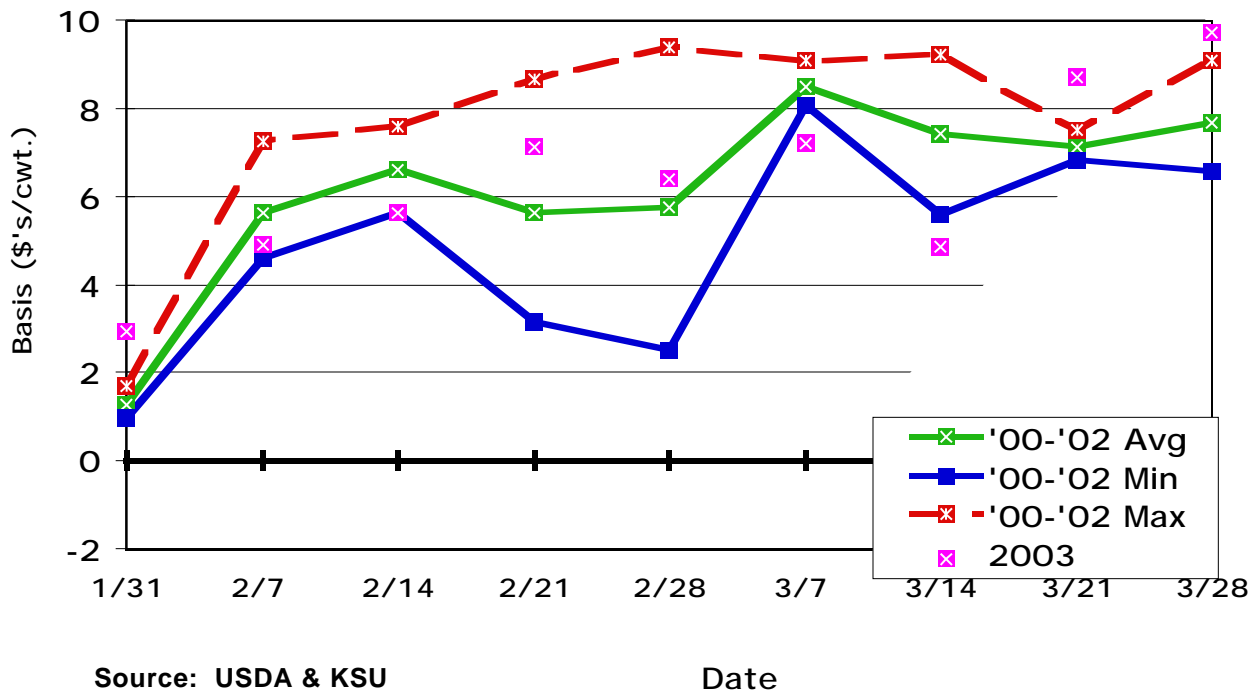

March CME Feeder Cattle Basis Dodge City 600-700 Lb. Steers