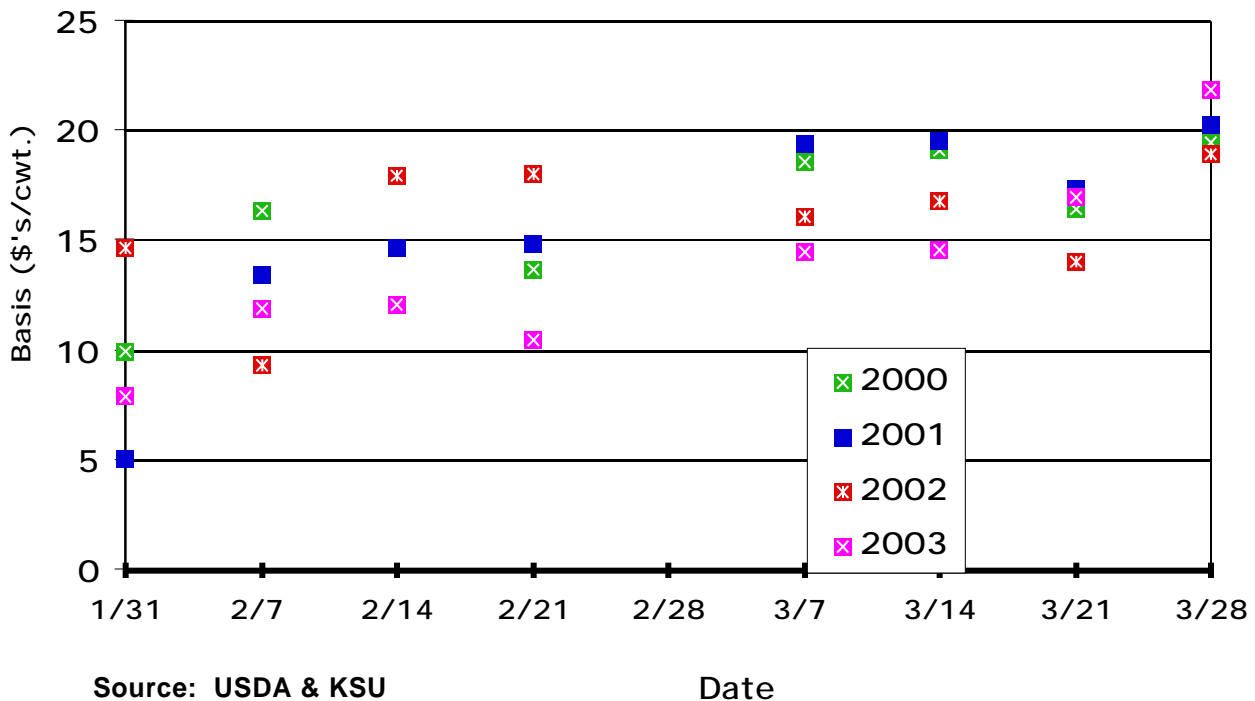

March CME Feeder Cattle Basis Dodge City 500-600 Lb. Steers