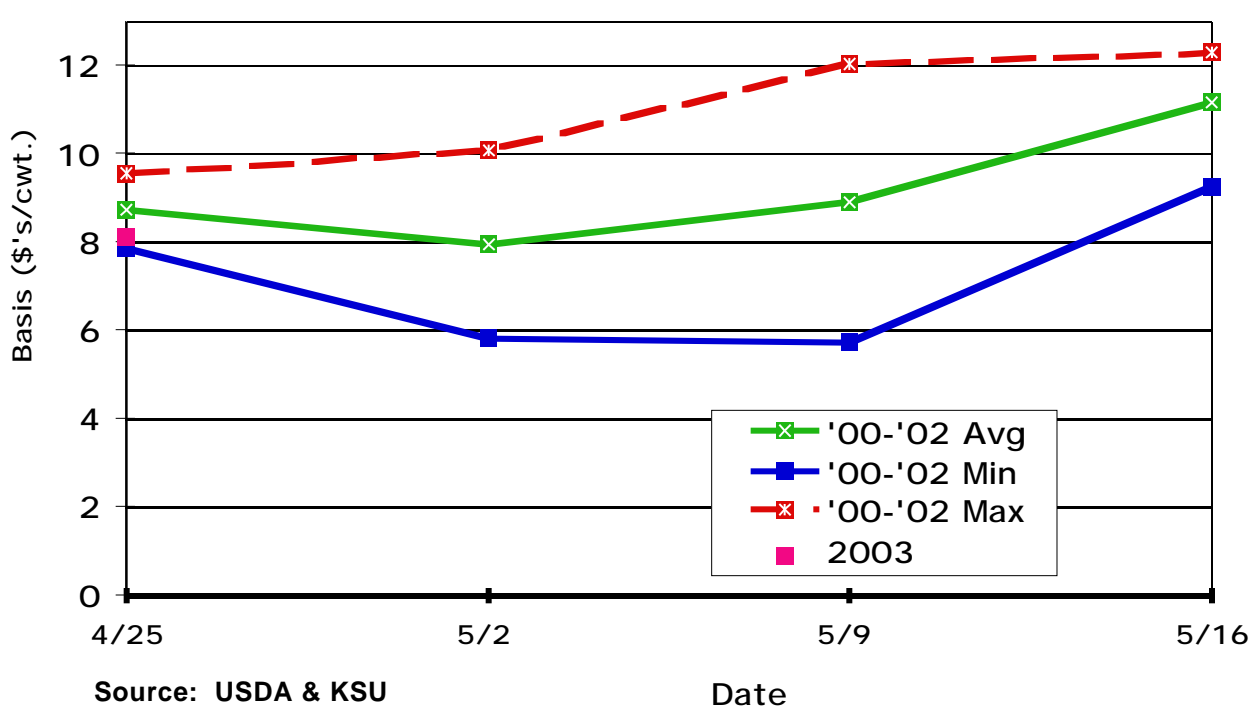

May CME Feeder Cattle Basis Dodge City 600-700 Lb. Steers