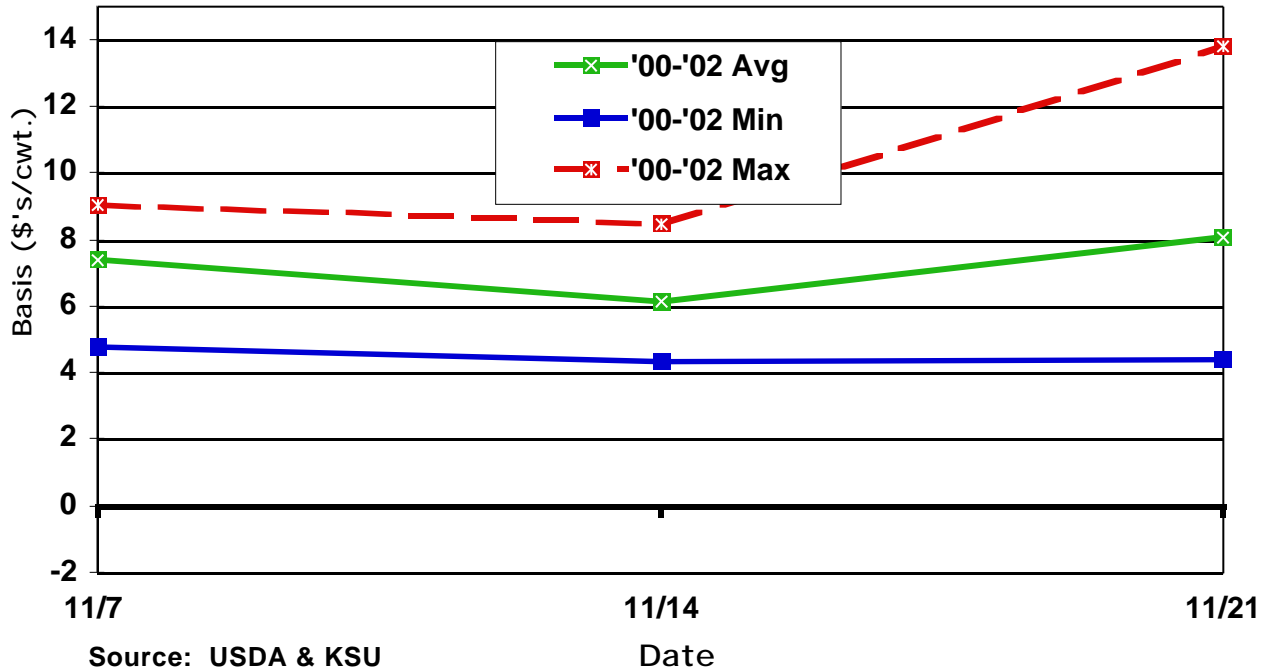

November CME Feeder Cattle Basis Dodge City 500-600 Lb. Steers