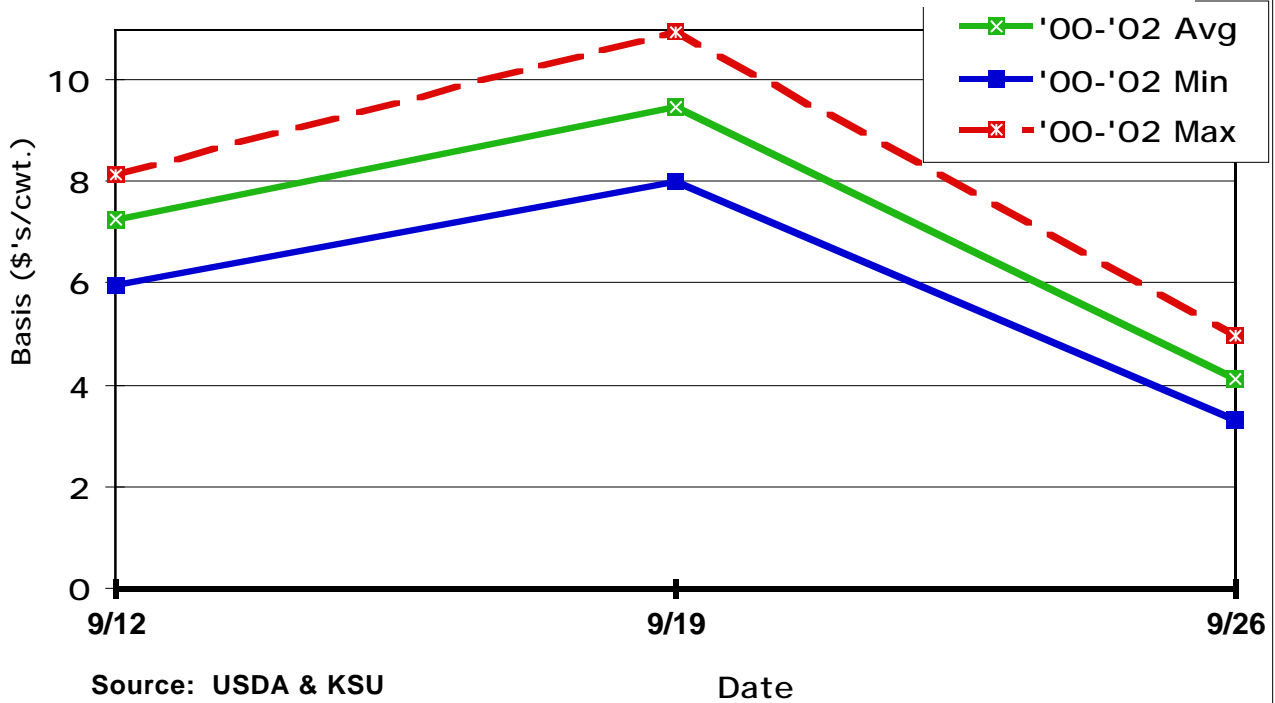

September CME Feeder Cattle Basis Dodge City 500-600 Lb. Steers