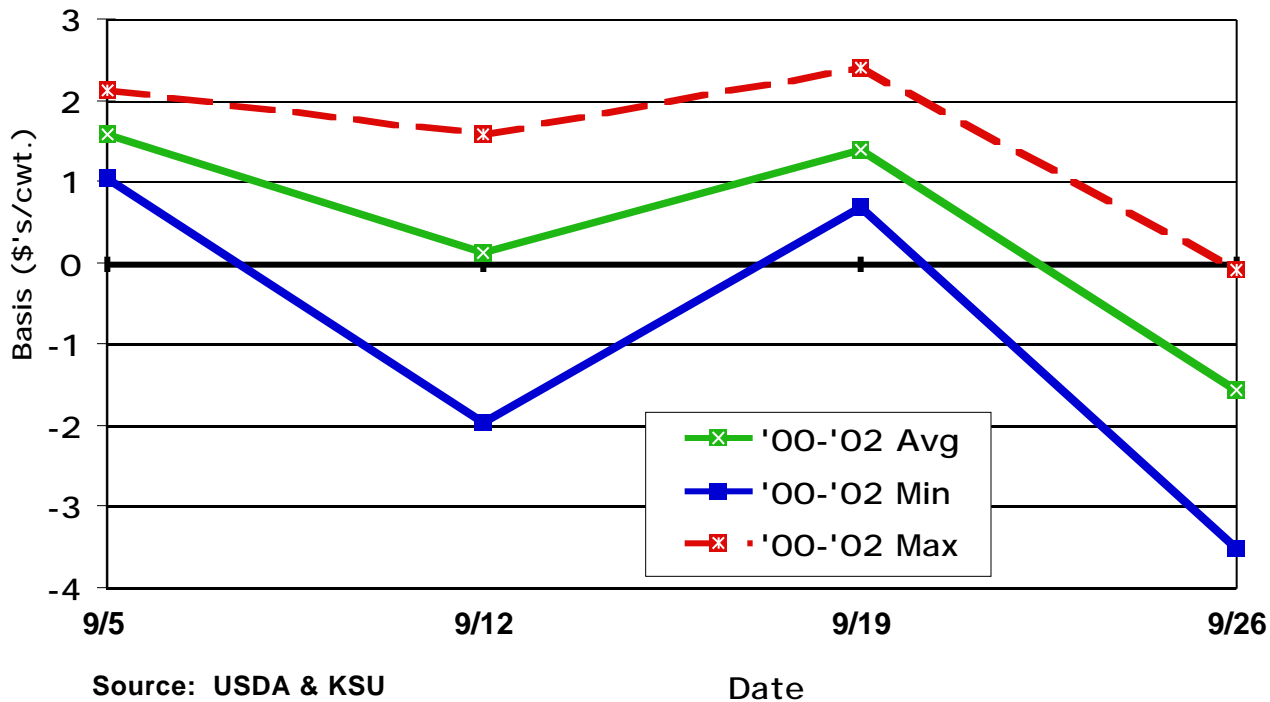

September CME Feeder Cattle Basis Dodge City 700-800 Lb. Steers