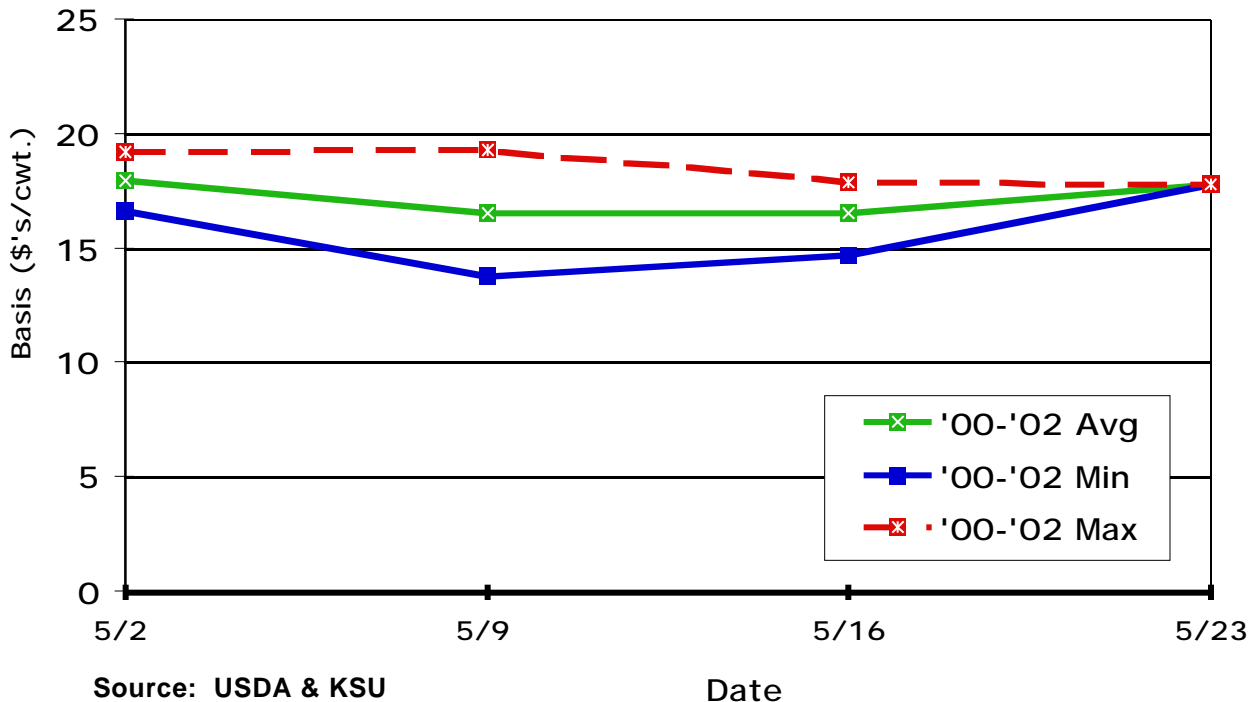

May CME Feeder Cattle Basis Dodge City 500-600 Lb. Steers