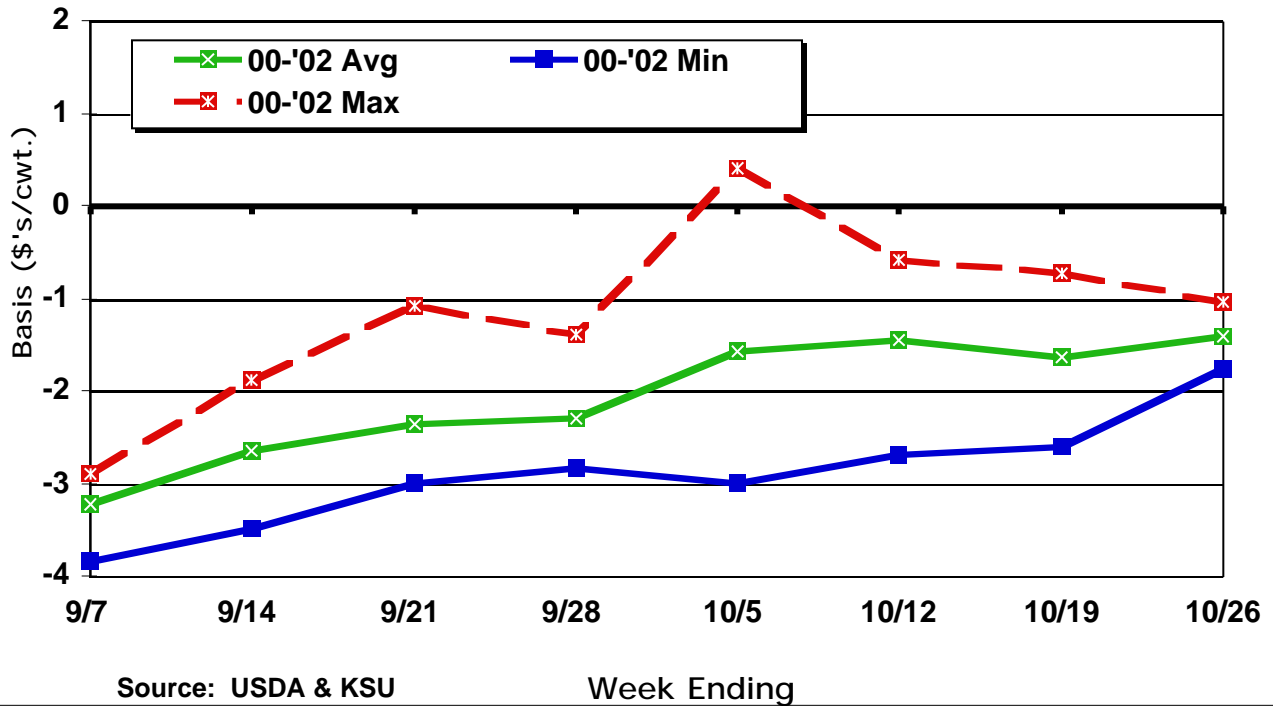

October CME Live Cattle Basis Kansas Slaughter Steers