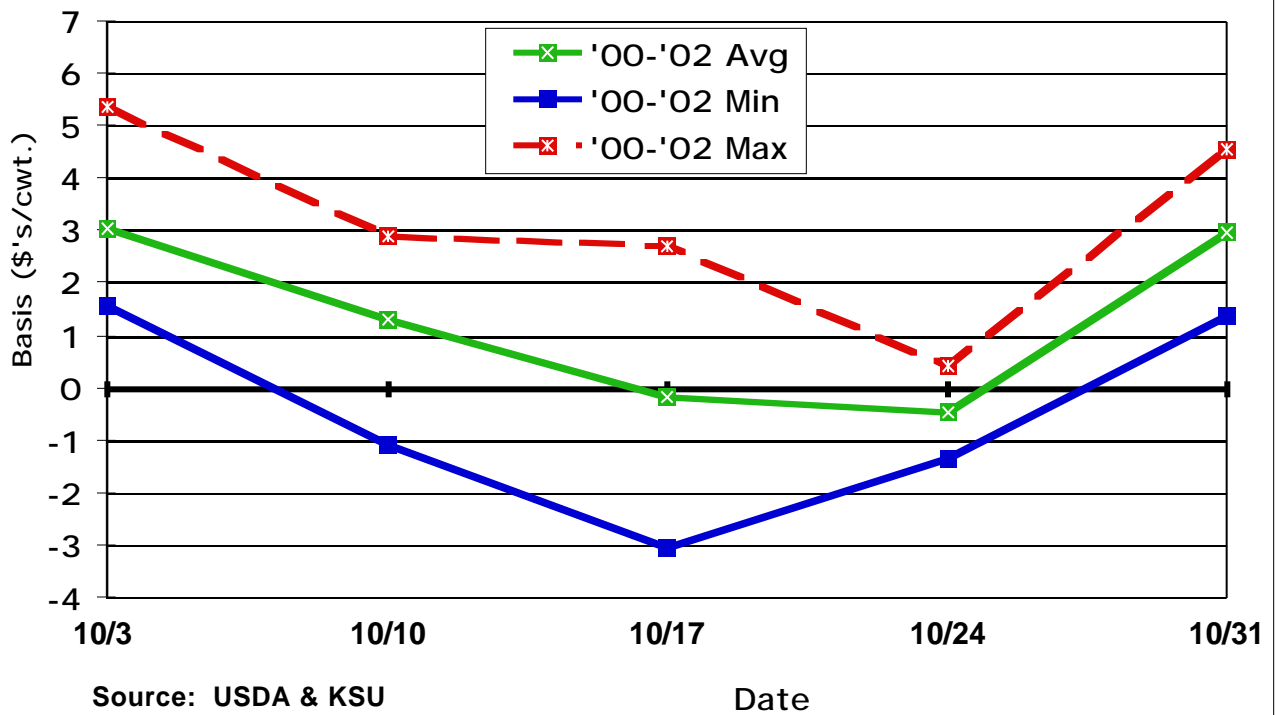

October CME Feeder Cattle Basis Dodge City 600-700 Lb. Steers