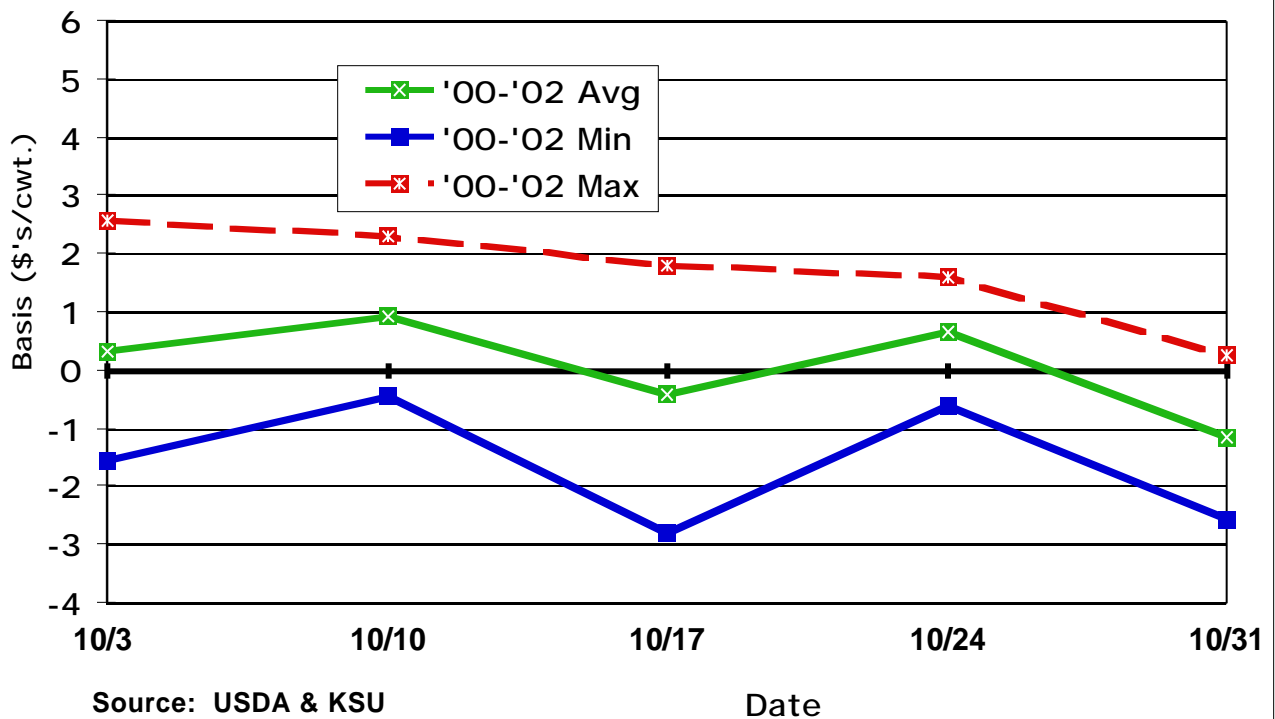

October CME Feeder Cattle Basis Dodge City 700-800 Lb. Steers