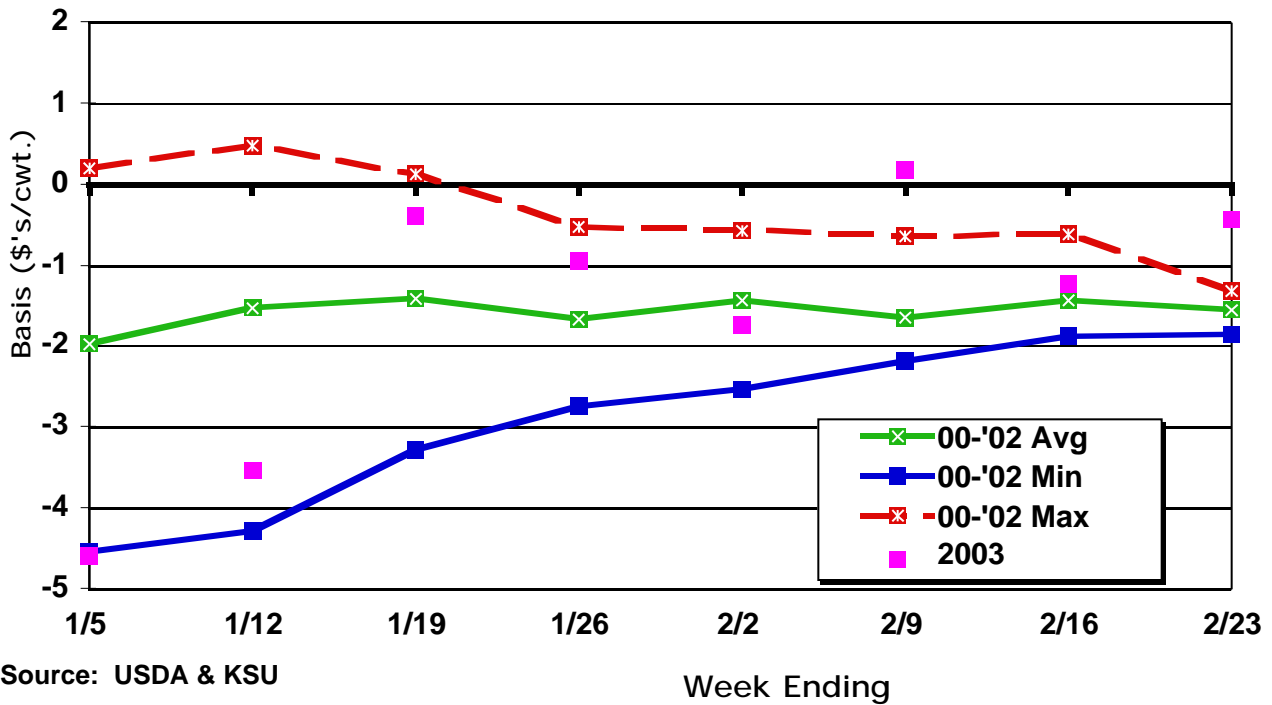

February CME Live Cattle Basis Kansas Slaughter Steers