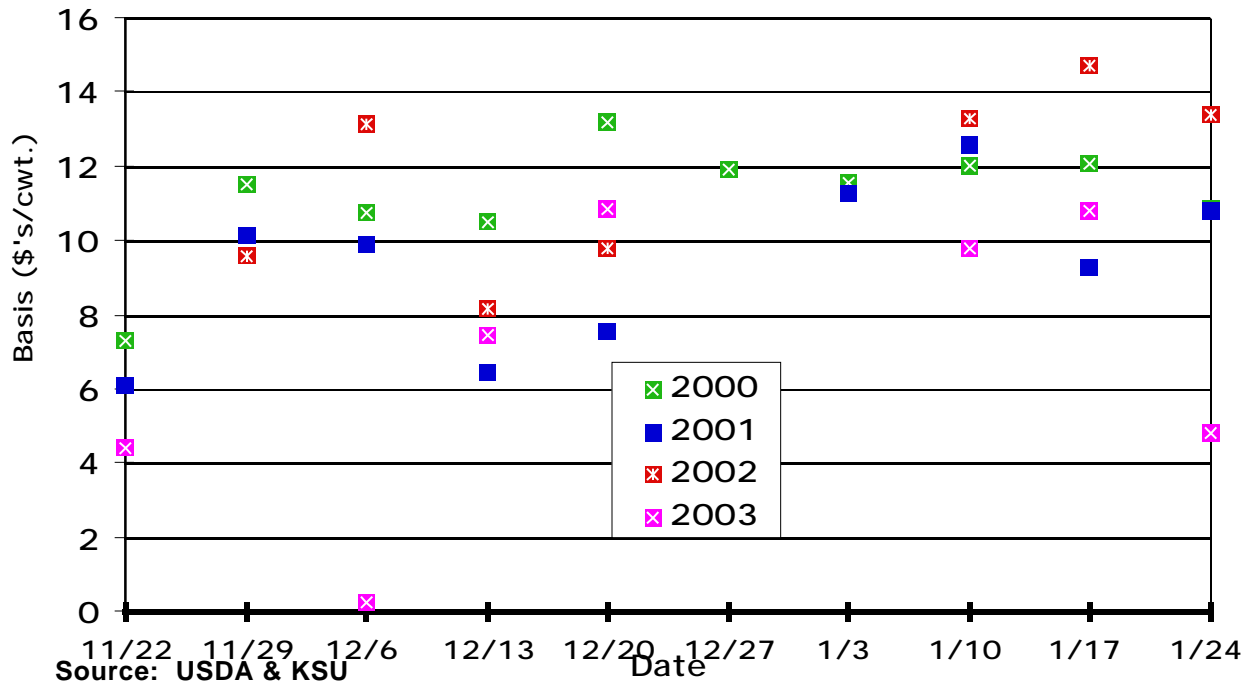

January CME Feeder Cattle Basis Dodge City 500-600 Lb. Steers