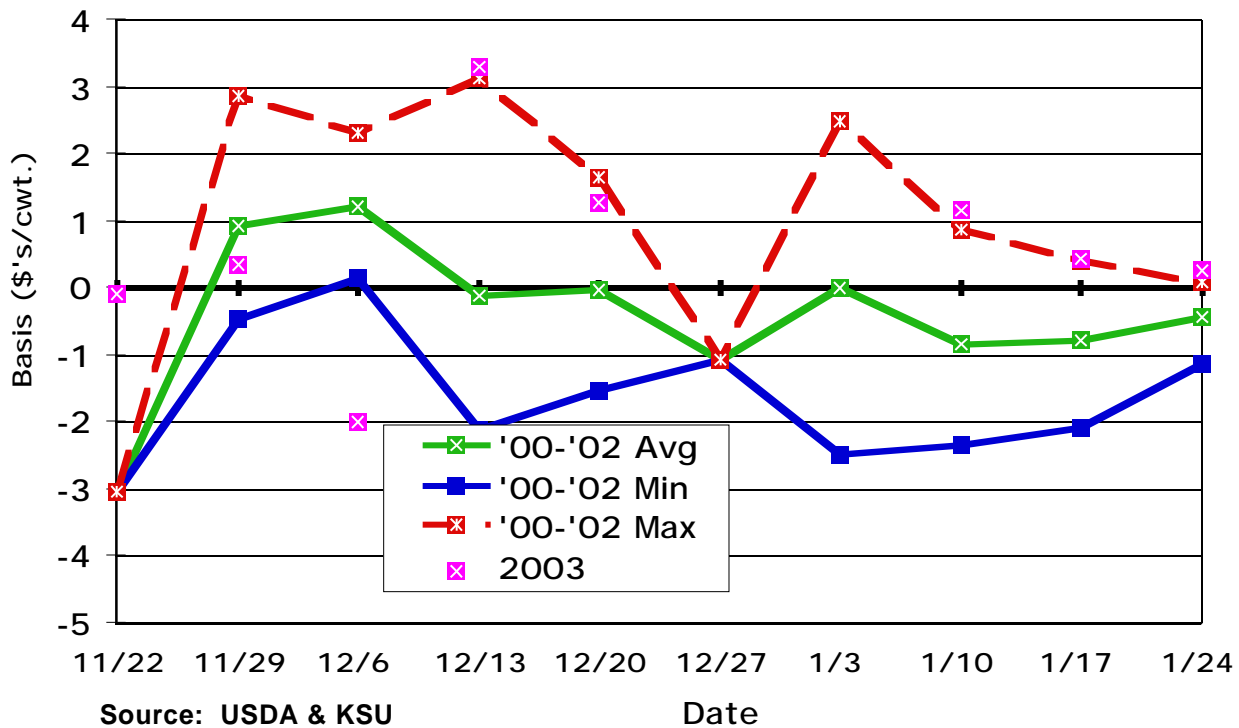

January CME Feeder Cattle Basis Dodge City 700-800 Lb. Steers