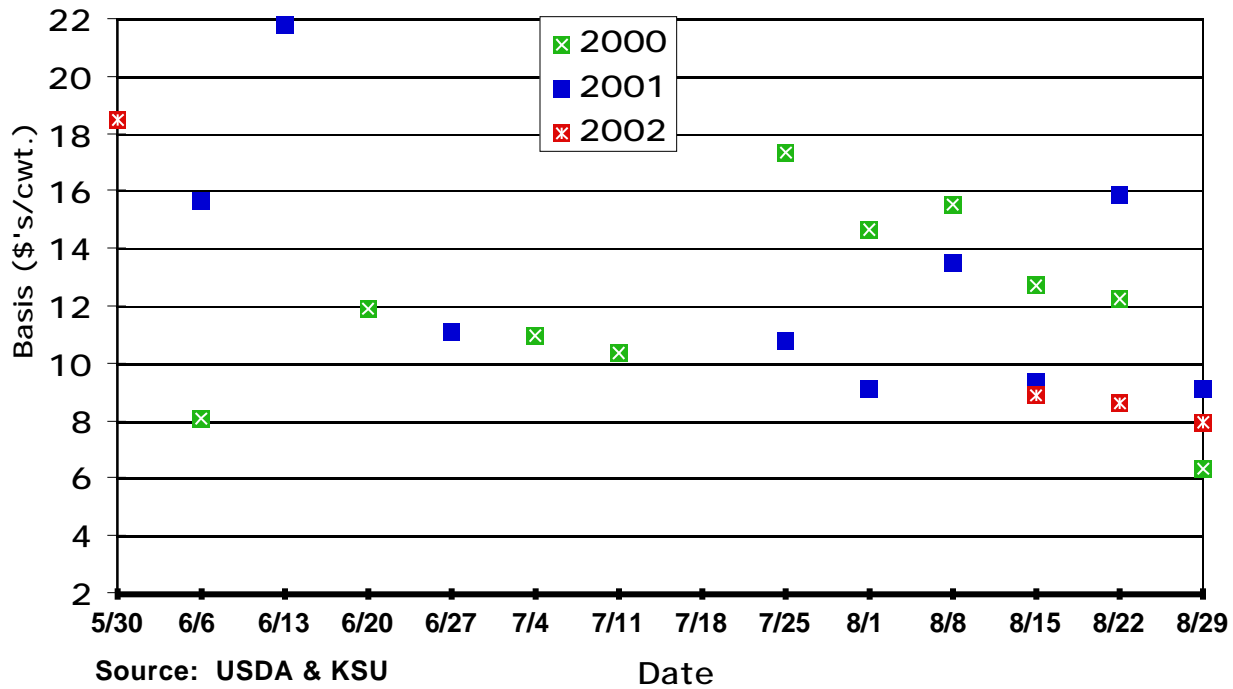

August CME Feeder Cattle Basis Dodge City 500-600 Lb. Steers