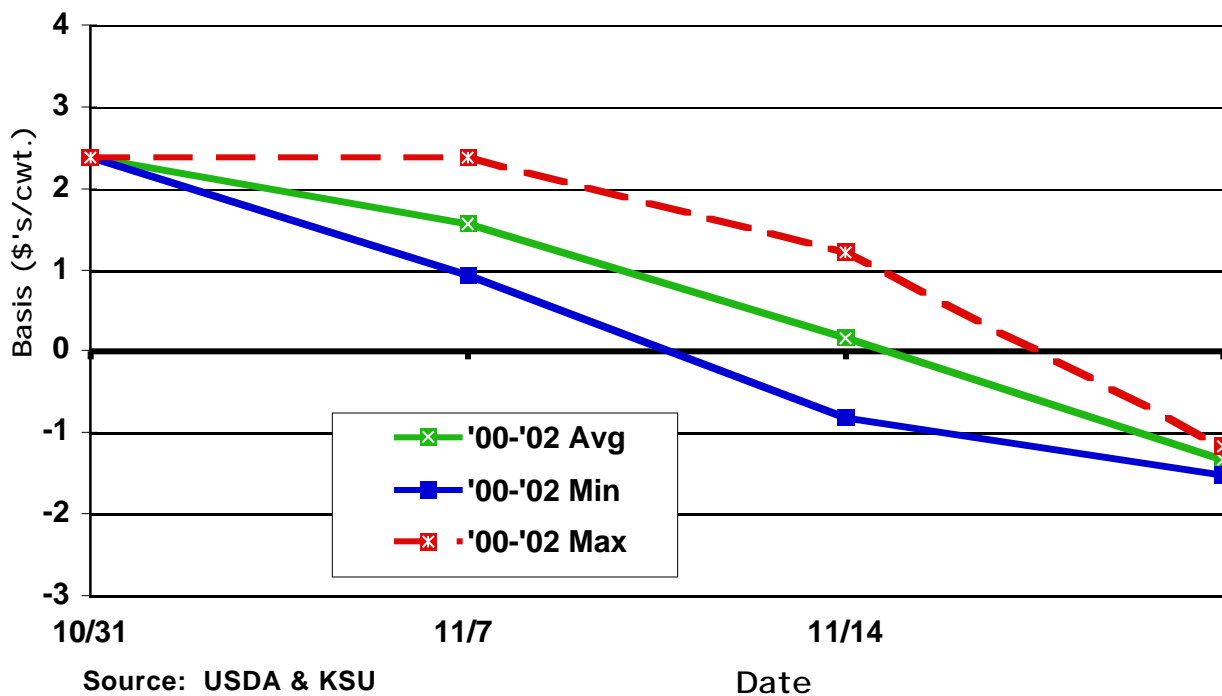

November CME Feeder Cattle Basis Dodge City 600-700 Lb. Steers