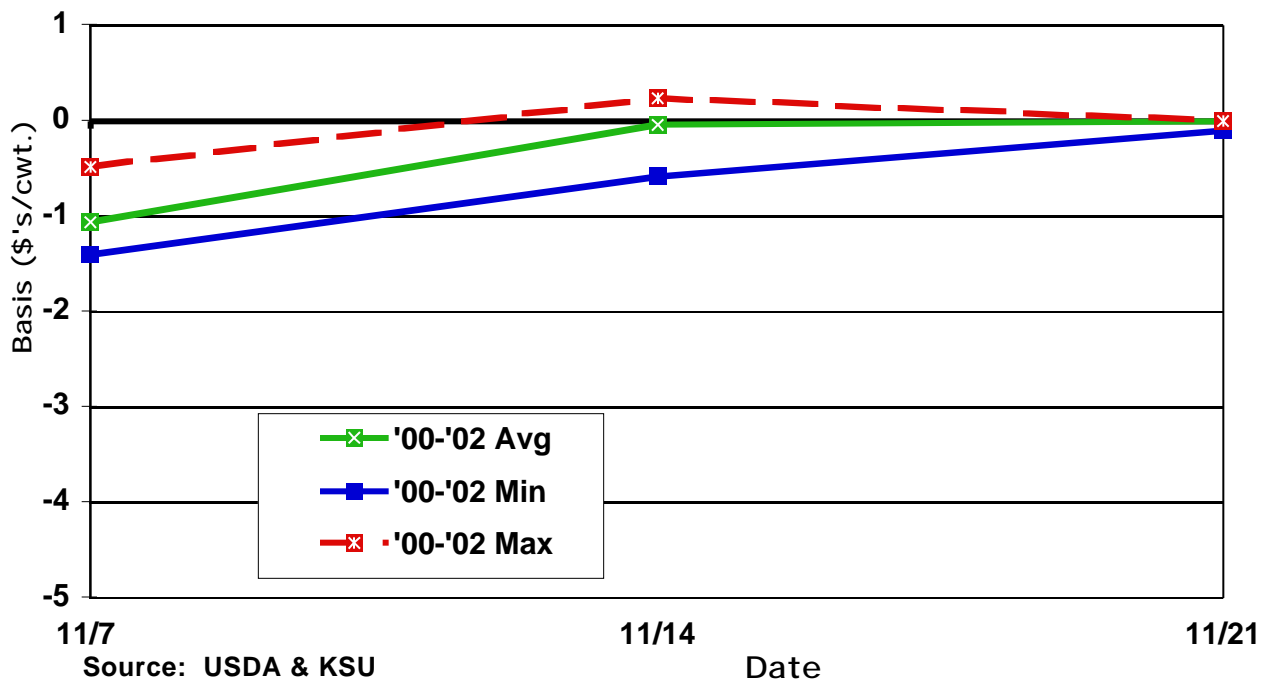

November CME Feeder Cattle Basis Dodge City 700-800 Lb. Steers