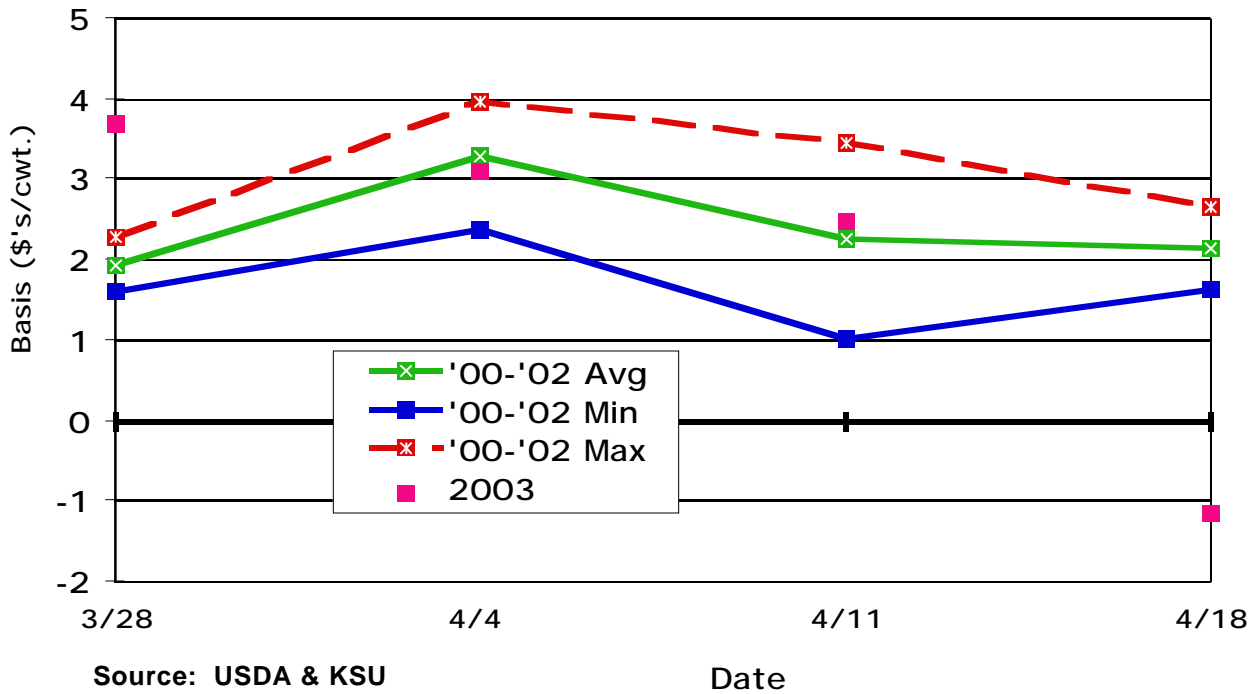

April CME Feeder Cattle Basis Dodge City 700-800 Lb. Steers