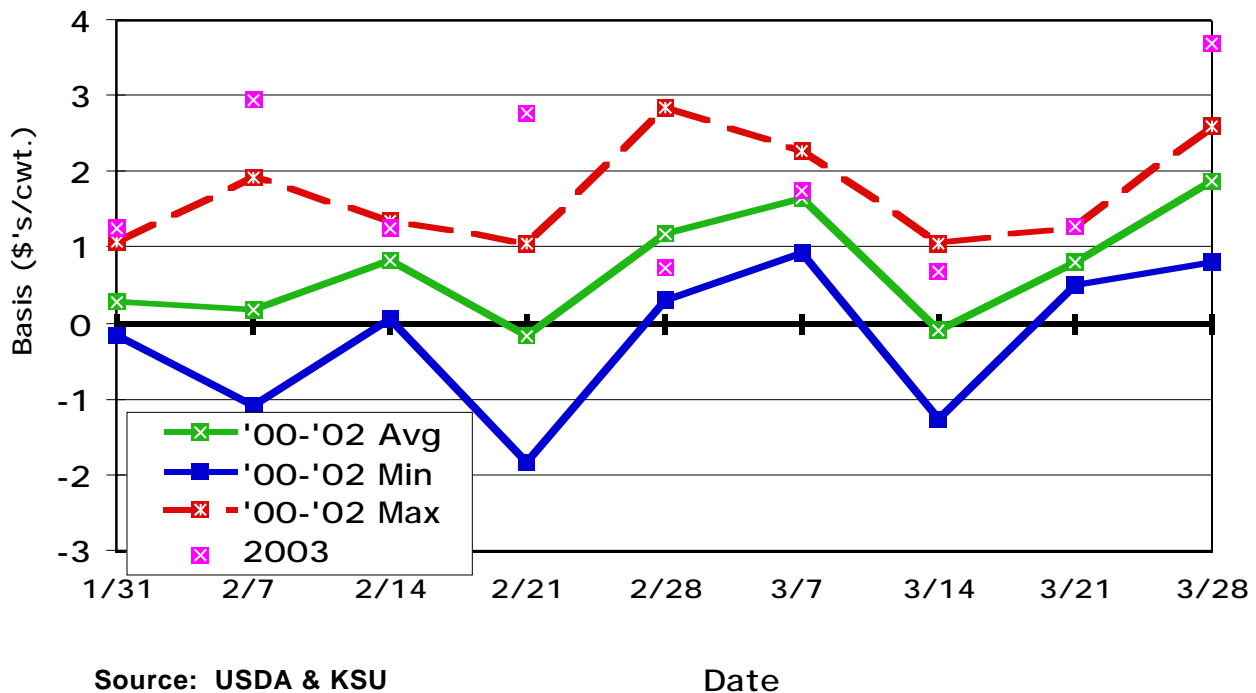

March CME Feeder Cattle Basis Dodge City 700-800 Lb. Steers