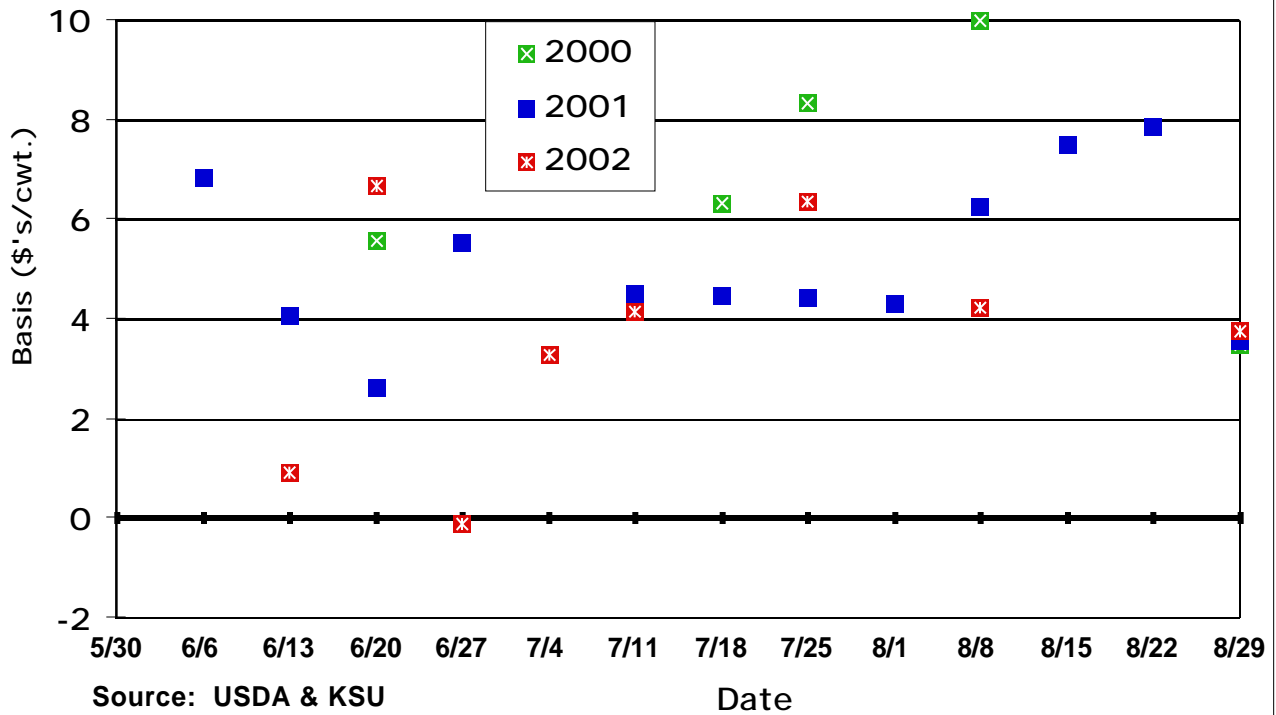

August CME Feeder Cattle Basis Dodge City 600-700 Lb. Steers