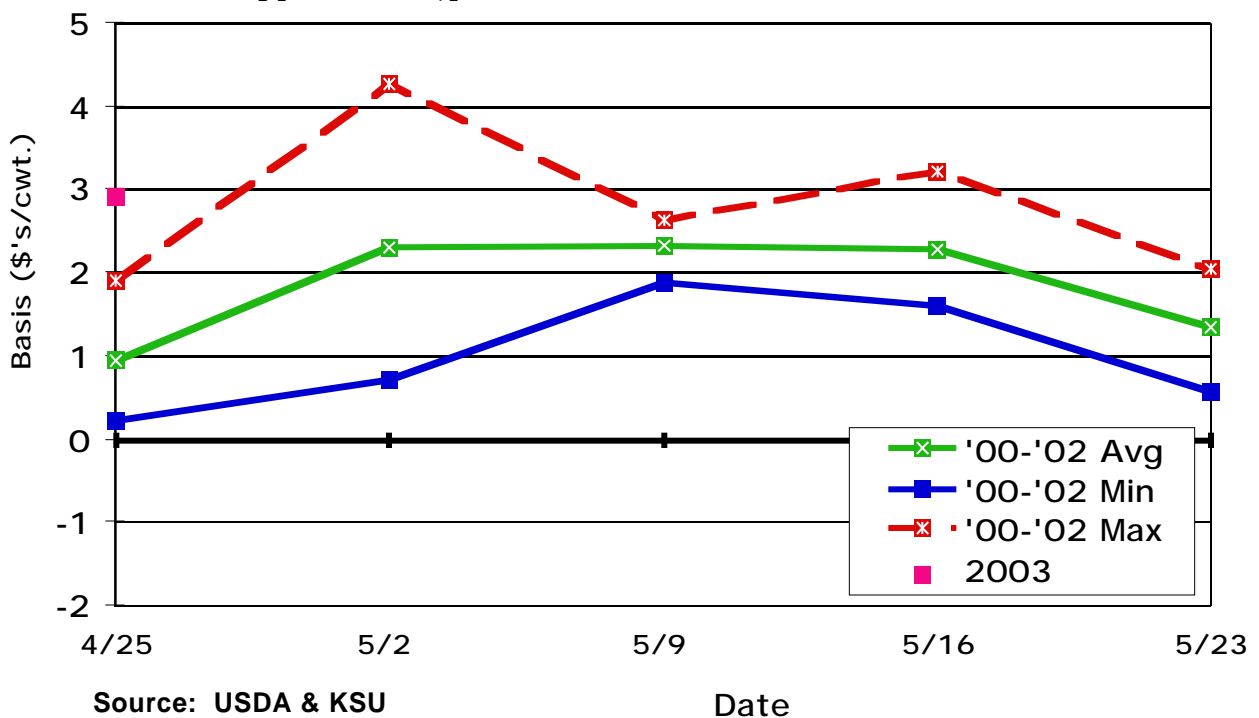

May CME Feeder Cattle Basis Dodge City 700-800 Lb. Steers