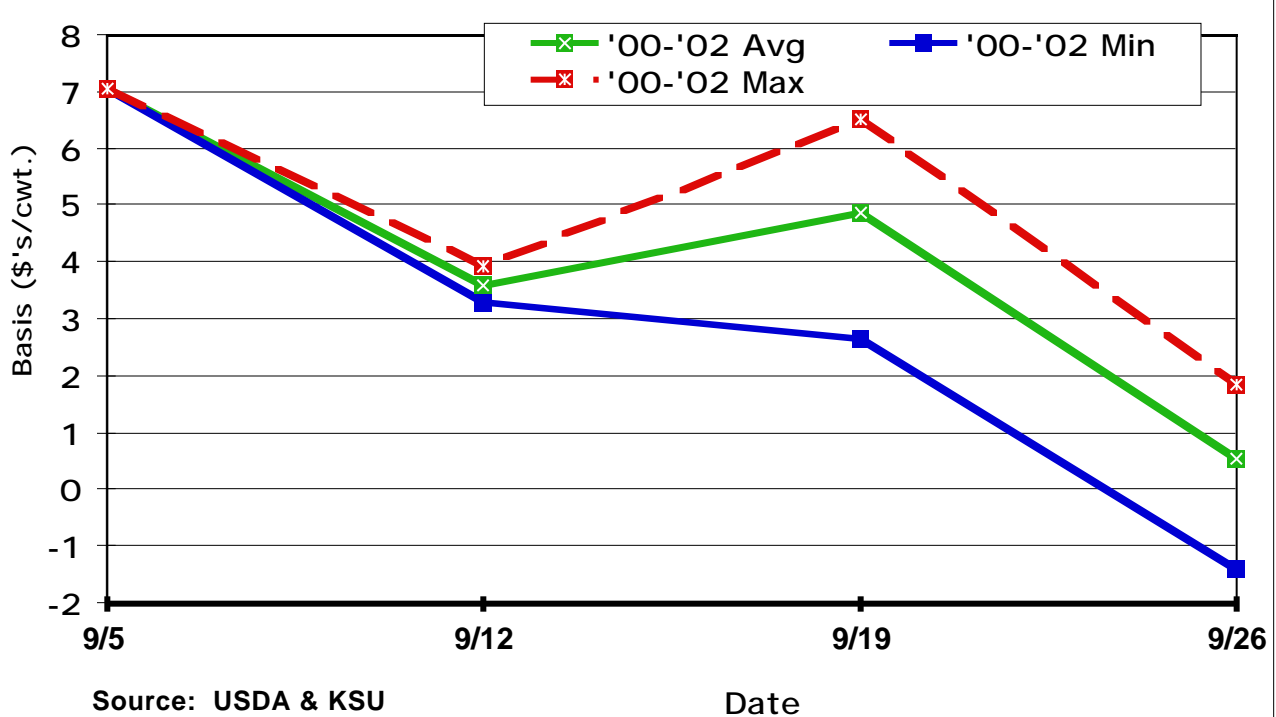

September CME Feeder Cattle Basis Dodge City 600-700 Lb. Steers