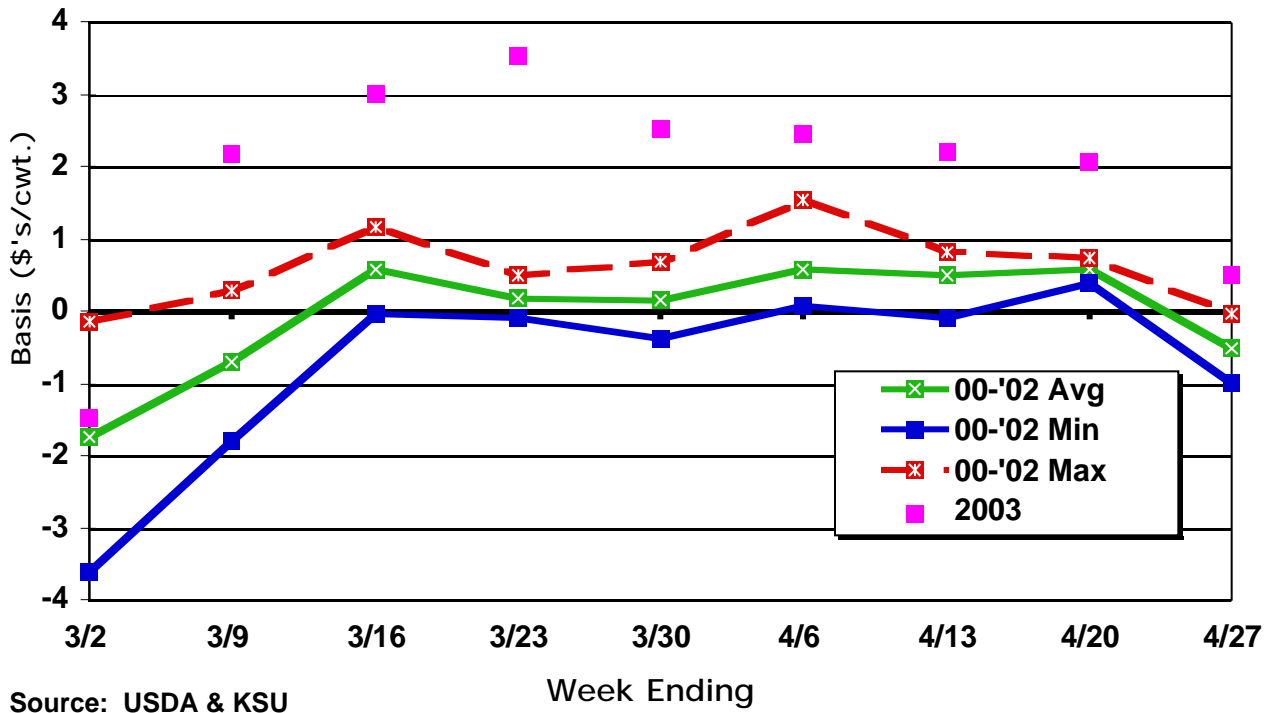

April CME Live Cattle Basis Kansas Slaughter Steers