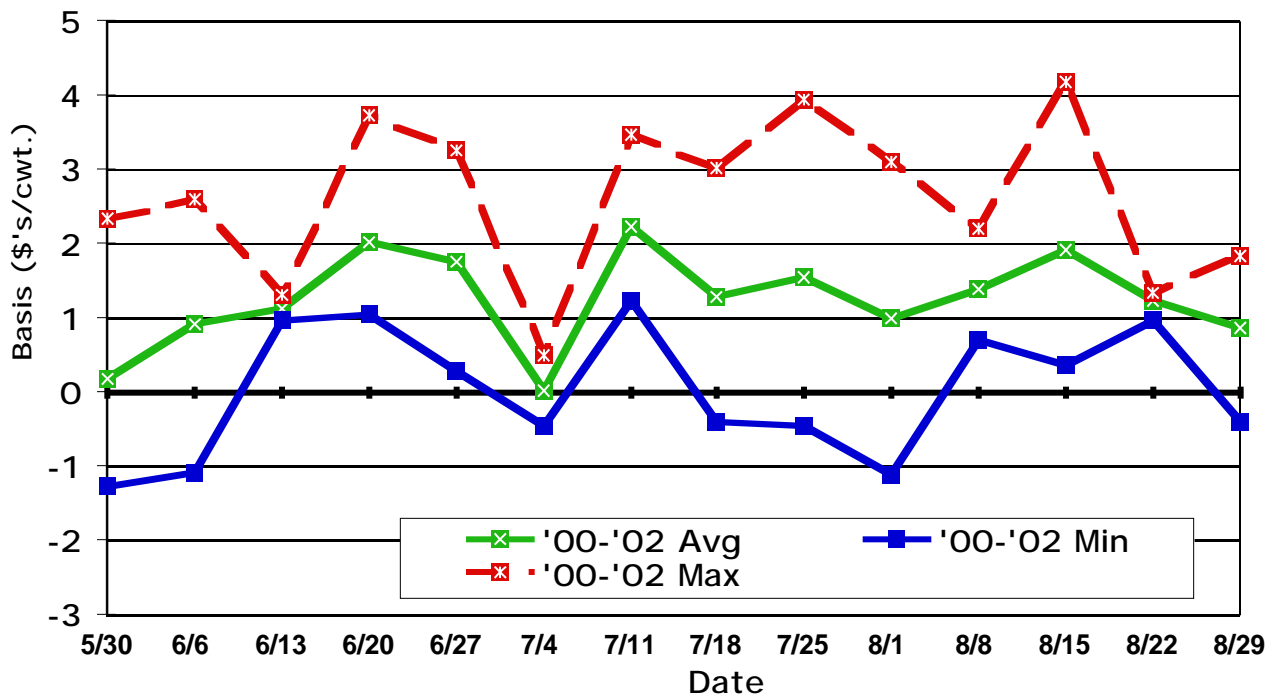

August CME Feeder Cattle Basis Dodge City 700-800 Lb. Steers