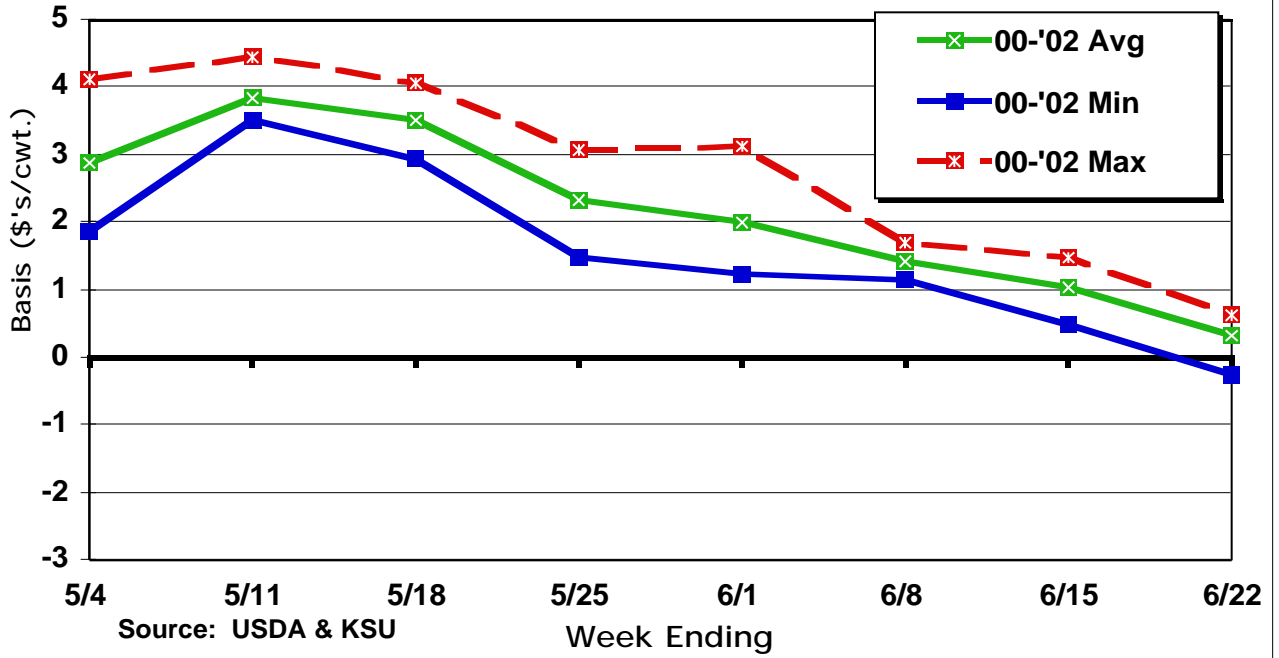

June CME Live Cattle Basis Kansas Slaughter Steers