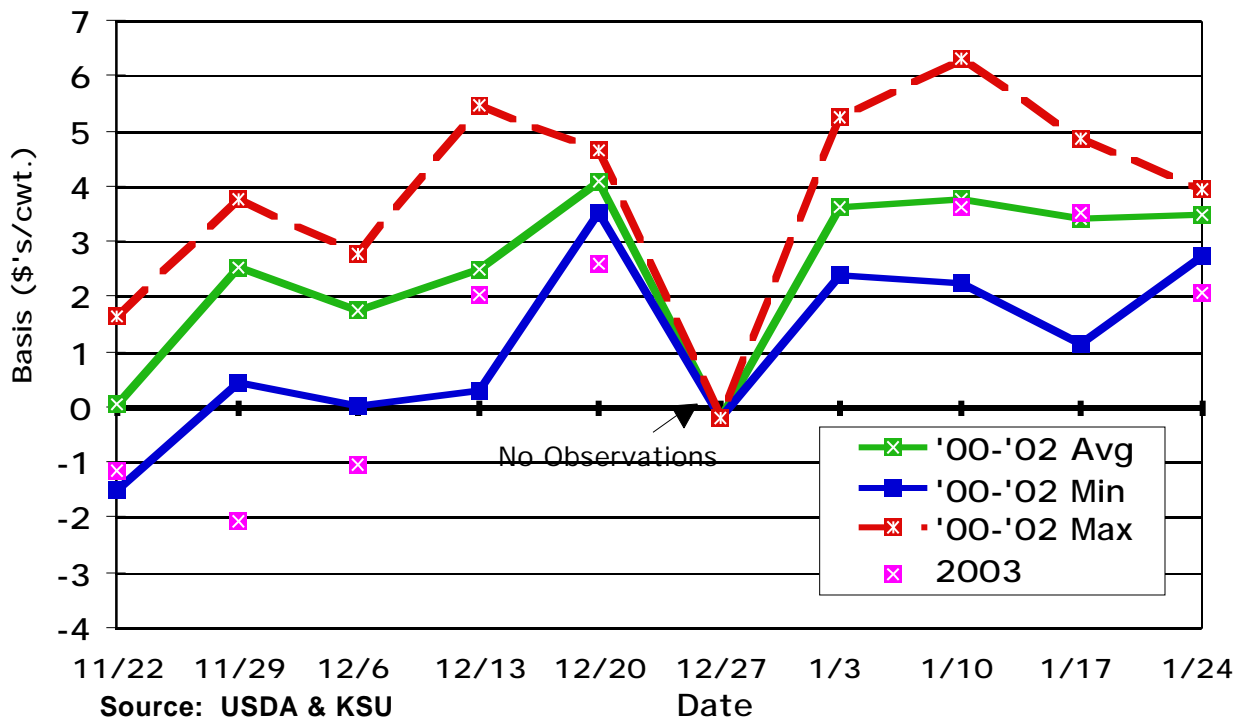

January CME Feeder Cattle Basis Dodge City 600-700 Lb. Steers