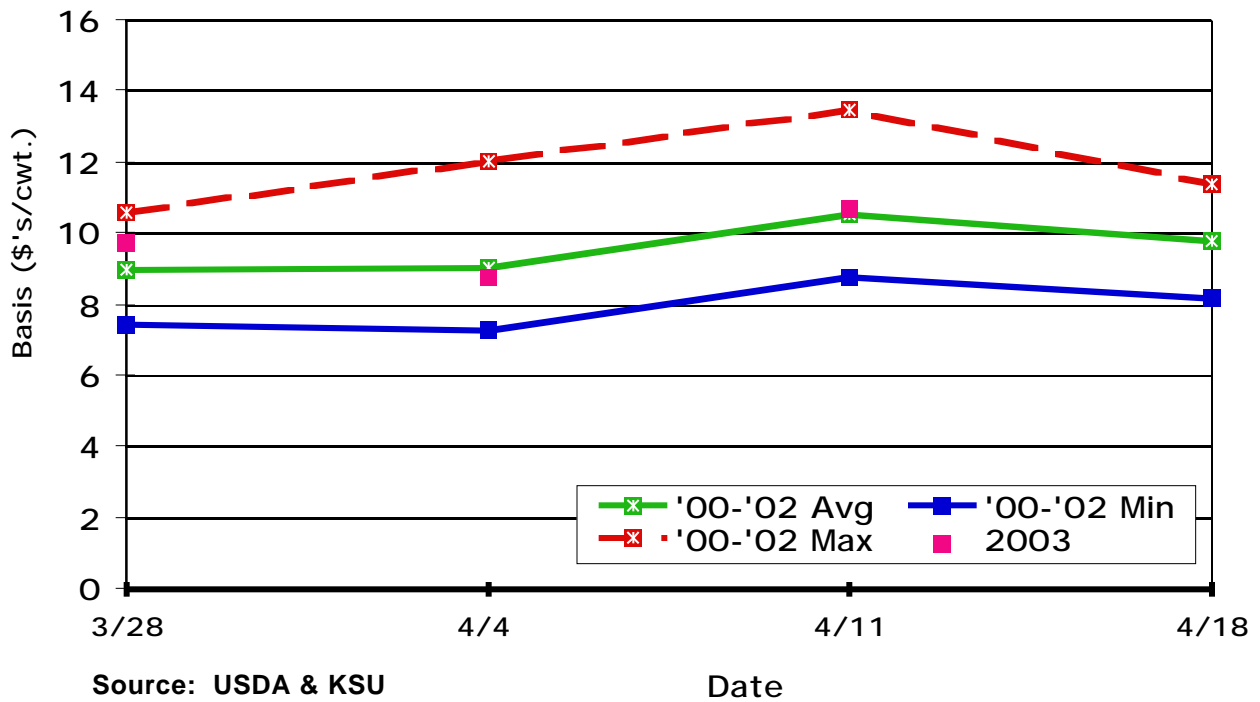

April CME Feeder Cattle Basis Dodge City 600-700 Lb. Steers