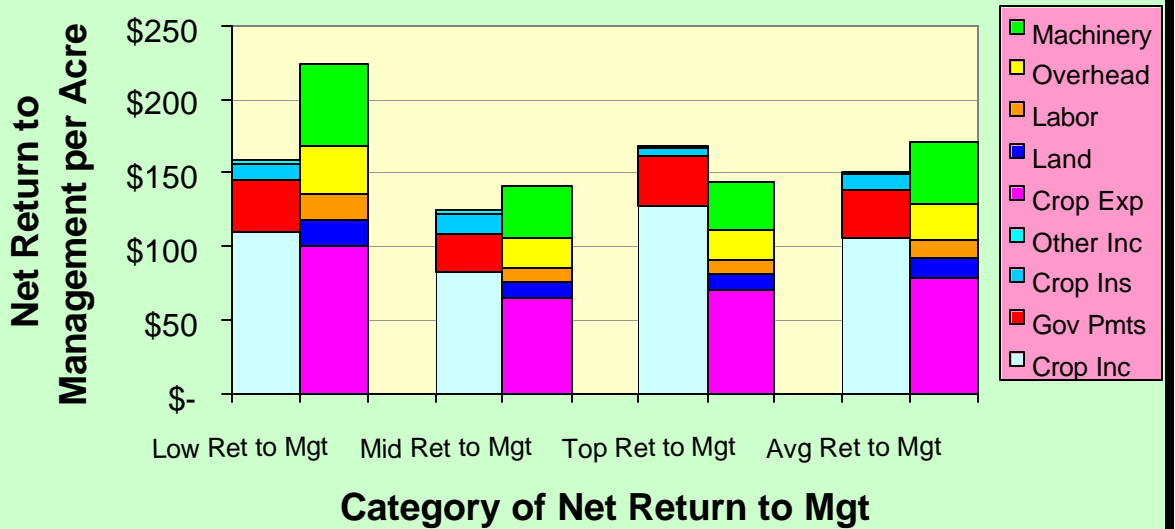

NO-TILL NON-IRRIGATED CORN

Farm Management Assoc, NW (2001)