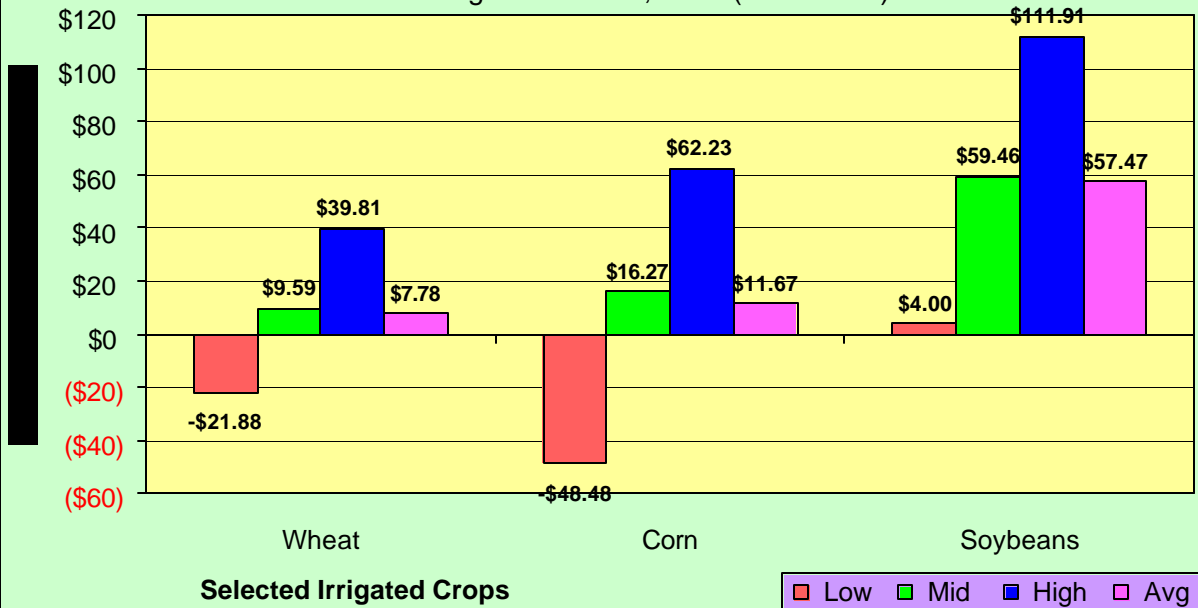

Appendices

Net Ret to Mgt of Selected Non-irrigated Crops

Farm Management Assoc, NW (1997-2001)

Net Ret to Mgt of Selected Irrigated Crops

Farm Management Assoc, NW (1997-2001)

NON-IRRIGATED WHEAT

Farm Management Assoc, NW (2001)