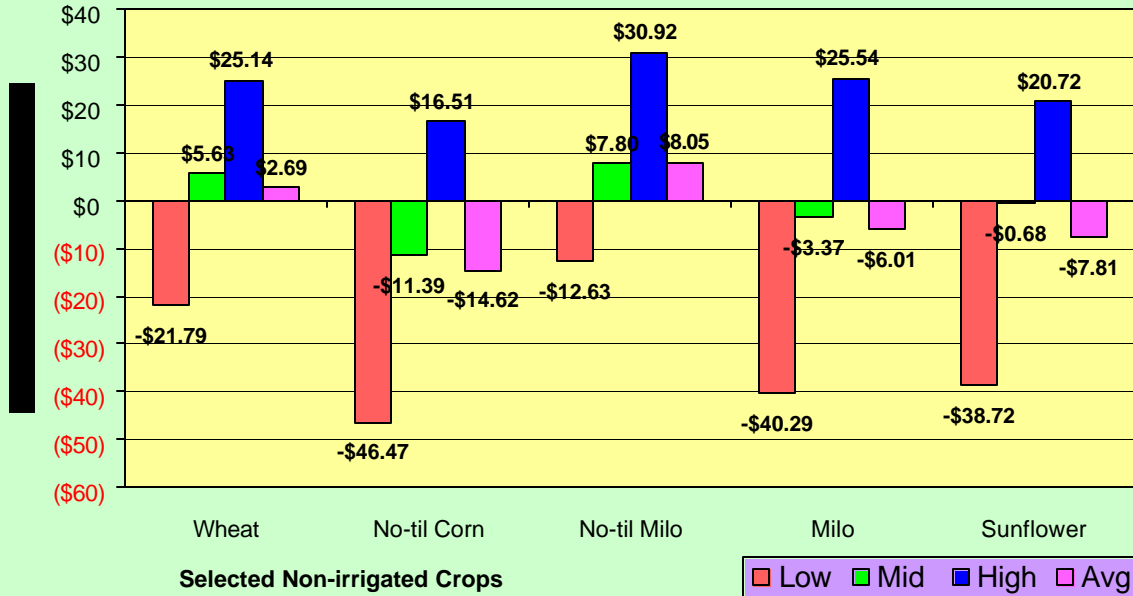

Appendices

Net Ret to Mgt of Selected Non-irrigated Crops

Farm Management Assoc, NW (1997-2001)

Net Ret to Mgt of Selected Irrigated Crops

Farm Management Assoc, NW (1997-2001)

NON-IRRIGATED WHEAT

Farm Management Assoc, NW (2001)