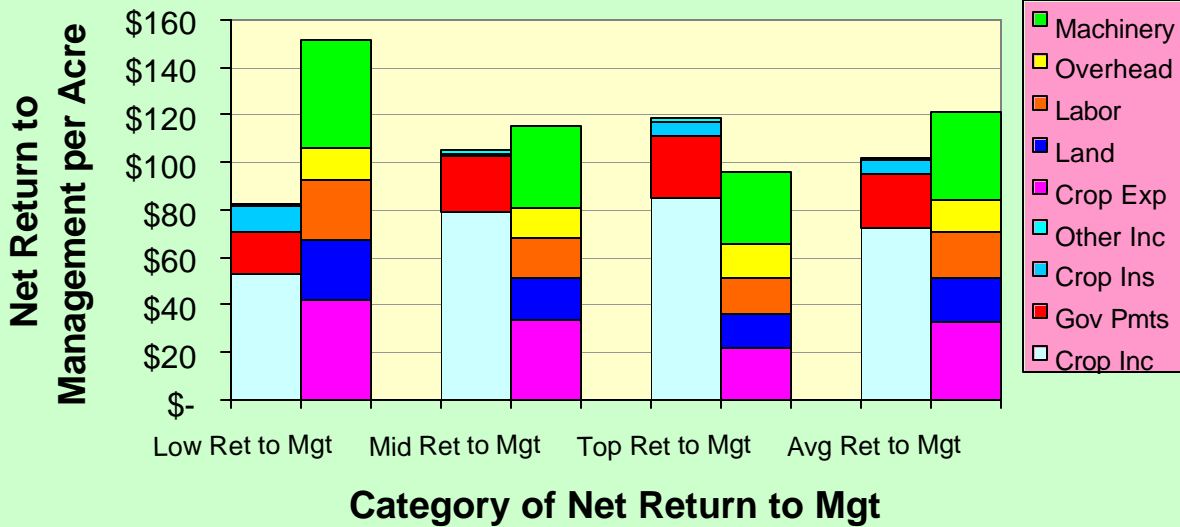

Appendices

Net Ret to Mgt of Selected Non-irrigated Crops

Farm Management Assoc, NW (1997-2001)

Net Ret to Mgt of Selected Irrigated Crops

Farm Management Assoc, NW (1997-2001)

NON-IRRIGATED WHEAT

Farm Management Assoc, NW (2001)

NO-TILL NON-IRRIGATED CORN

Farm Management Assoc, NW (2001)

NON-IRRIGATED MILO

Farm Management Assoc, NW (2001)

NO-TILL NON-IRRIGATED MILO

Farm Management Assoc, NW (2001)

NON-IRRIGATED SUNFLOWER

Farm Management Assoc, NW (2001)