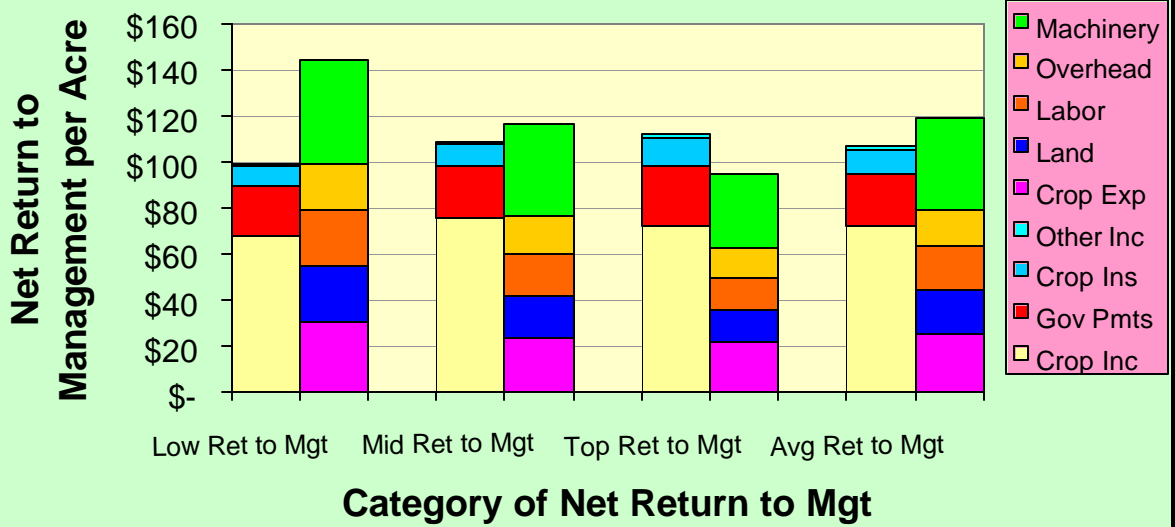

Appendices

Net Ret to Mgt of Selected Non-irrigated Crops

Farm Management Assoc, NW (1997-2001)

Net Ret to Mgt of Selected Irrigated Crops

Farm Management Assoc, NW (1997-2001)

NON-IRRIGATED WHEAT

Farm Management Assoc, NW (2001)